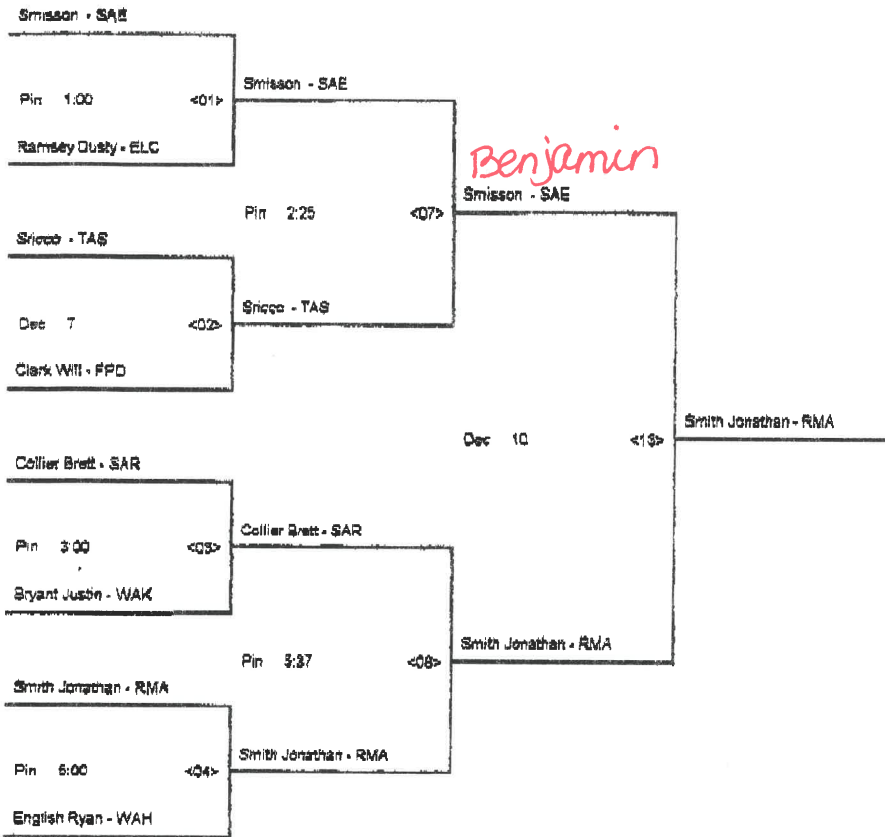

CHAMPIONSHIP BRACKET - 171 2003 STATE TOURNAMENT

QUARTER-FINALS

SEMI-FINALS

FINALS