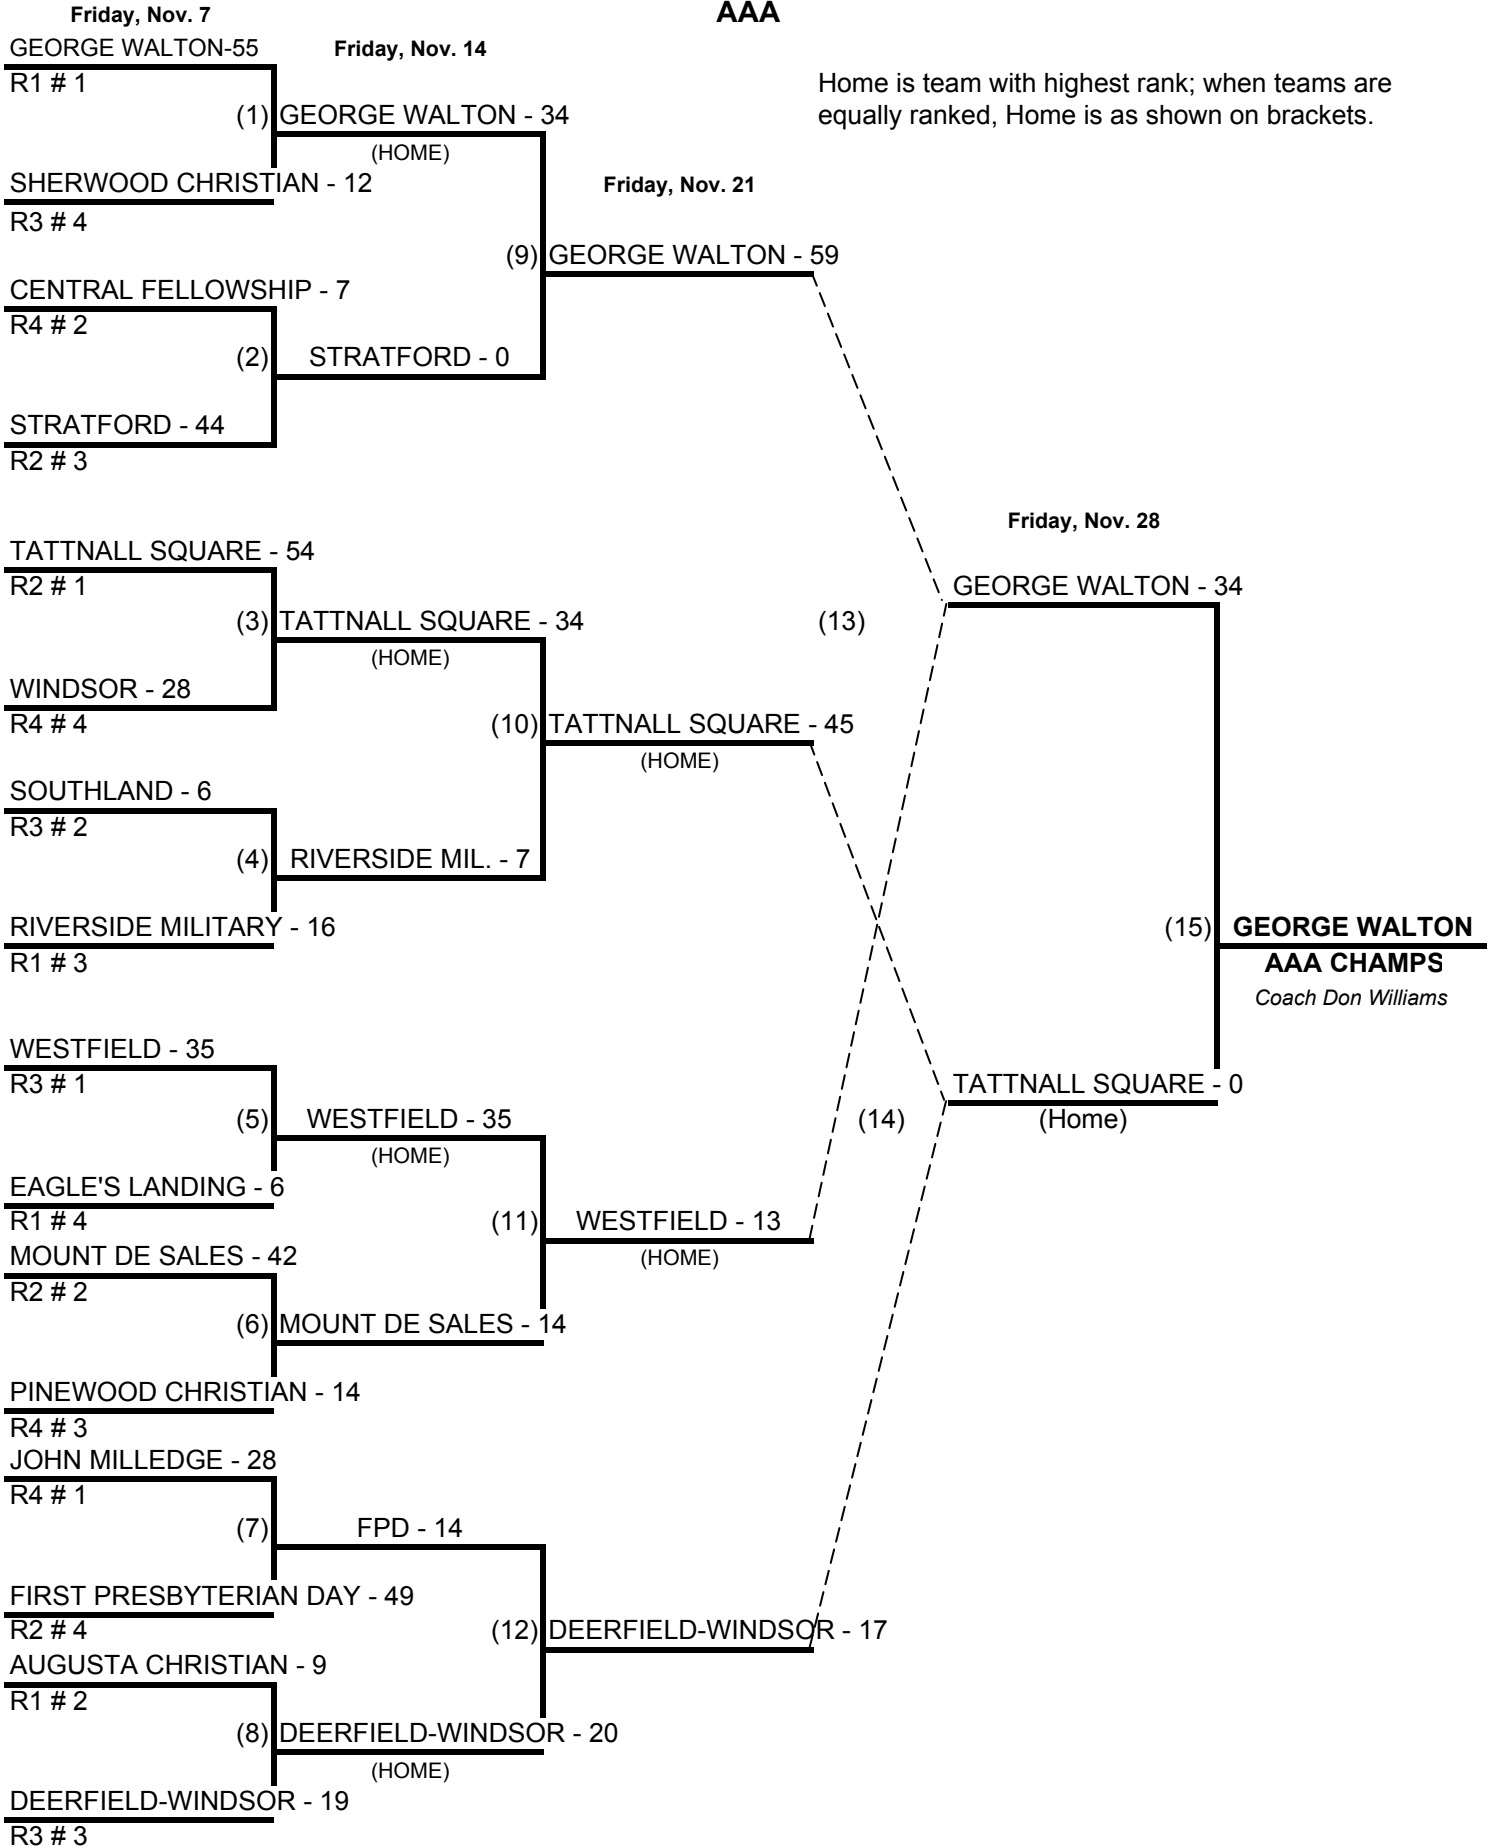

2003 GISA STATE FOOTBALL BRACKETS

AAA