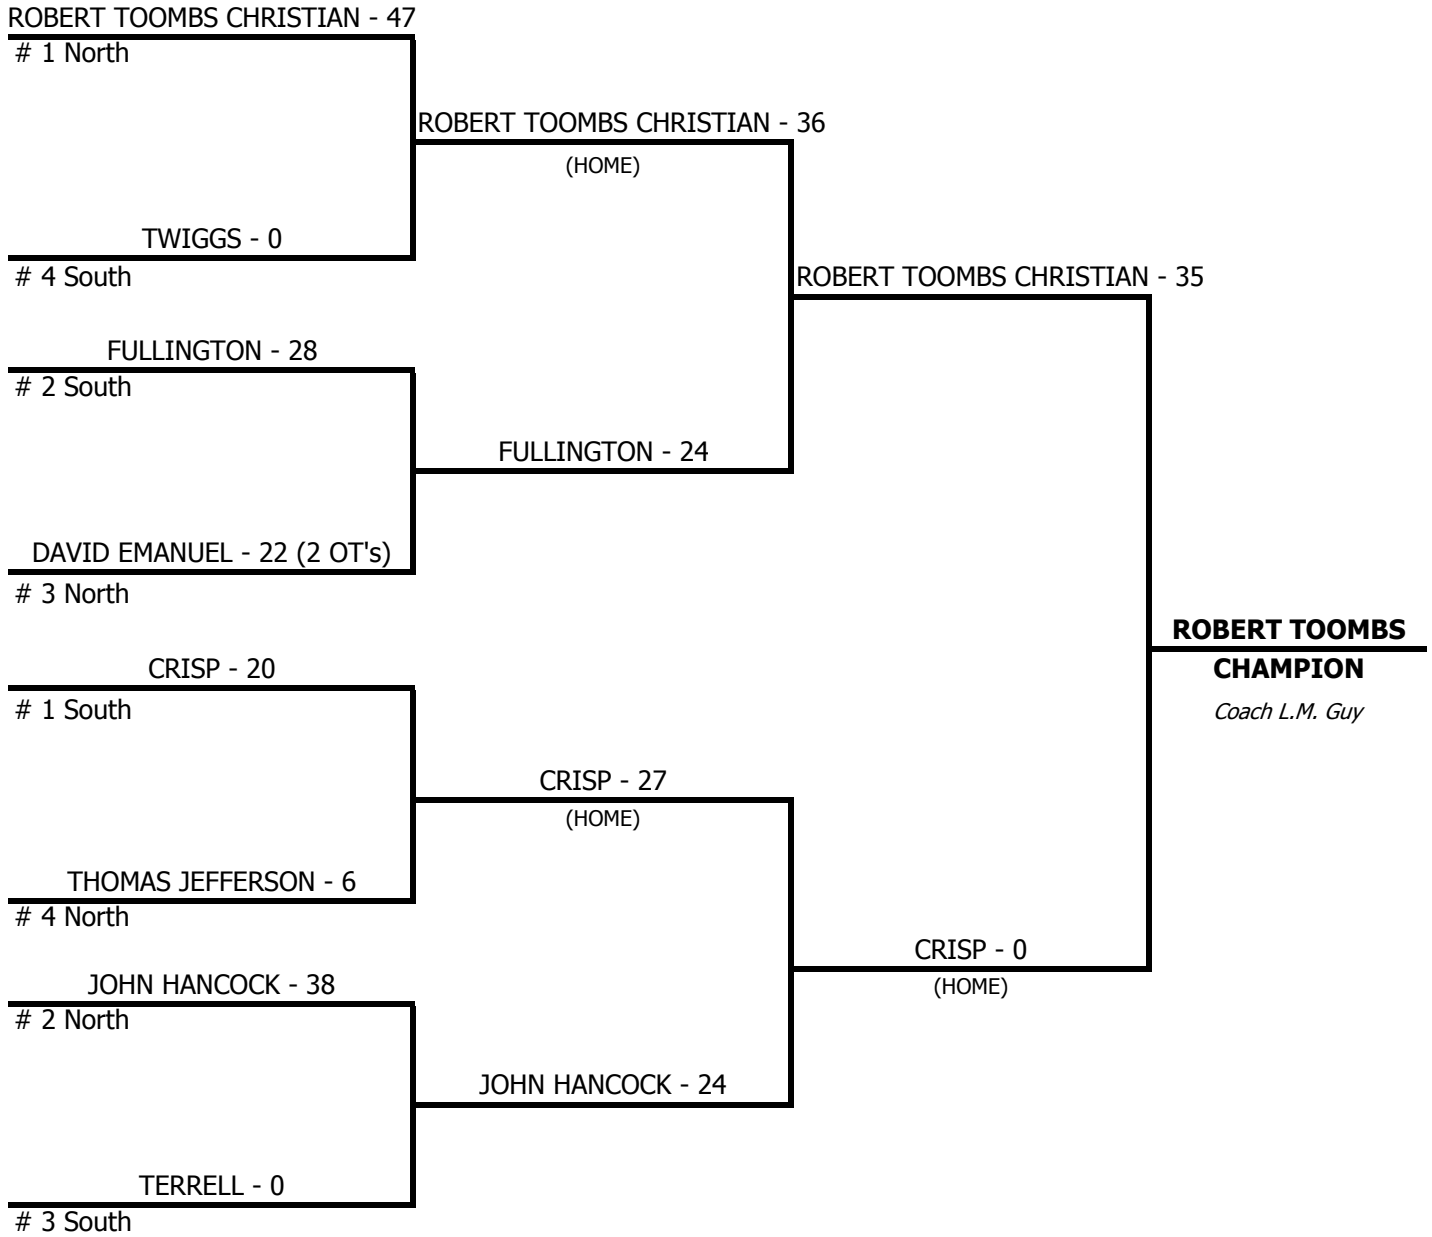

CLASS A GISA FOOTBALL BRACKETS 2003 - 2004

Quarter Finals

November 7, 2003

Semi-Finals

November 14, 2003

Finals

November 21, 2003

**Higher Seeded Team is HOME Team throughout Play-Offs.
If equal ranked teams meet in Finals, HOME is determined by bracket.**