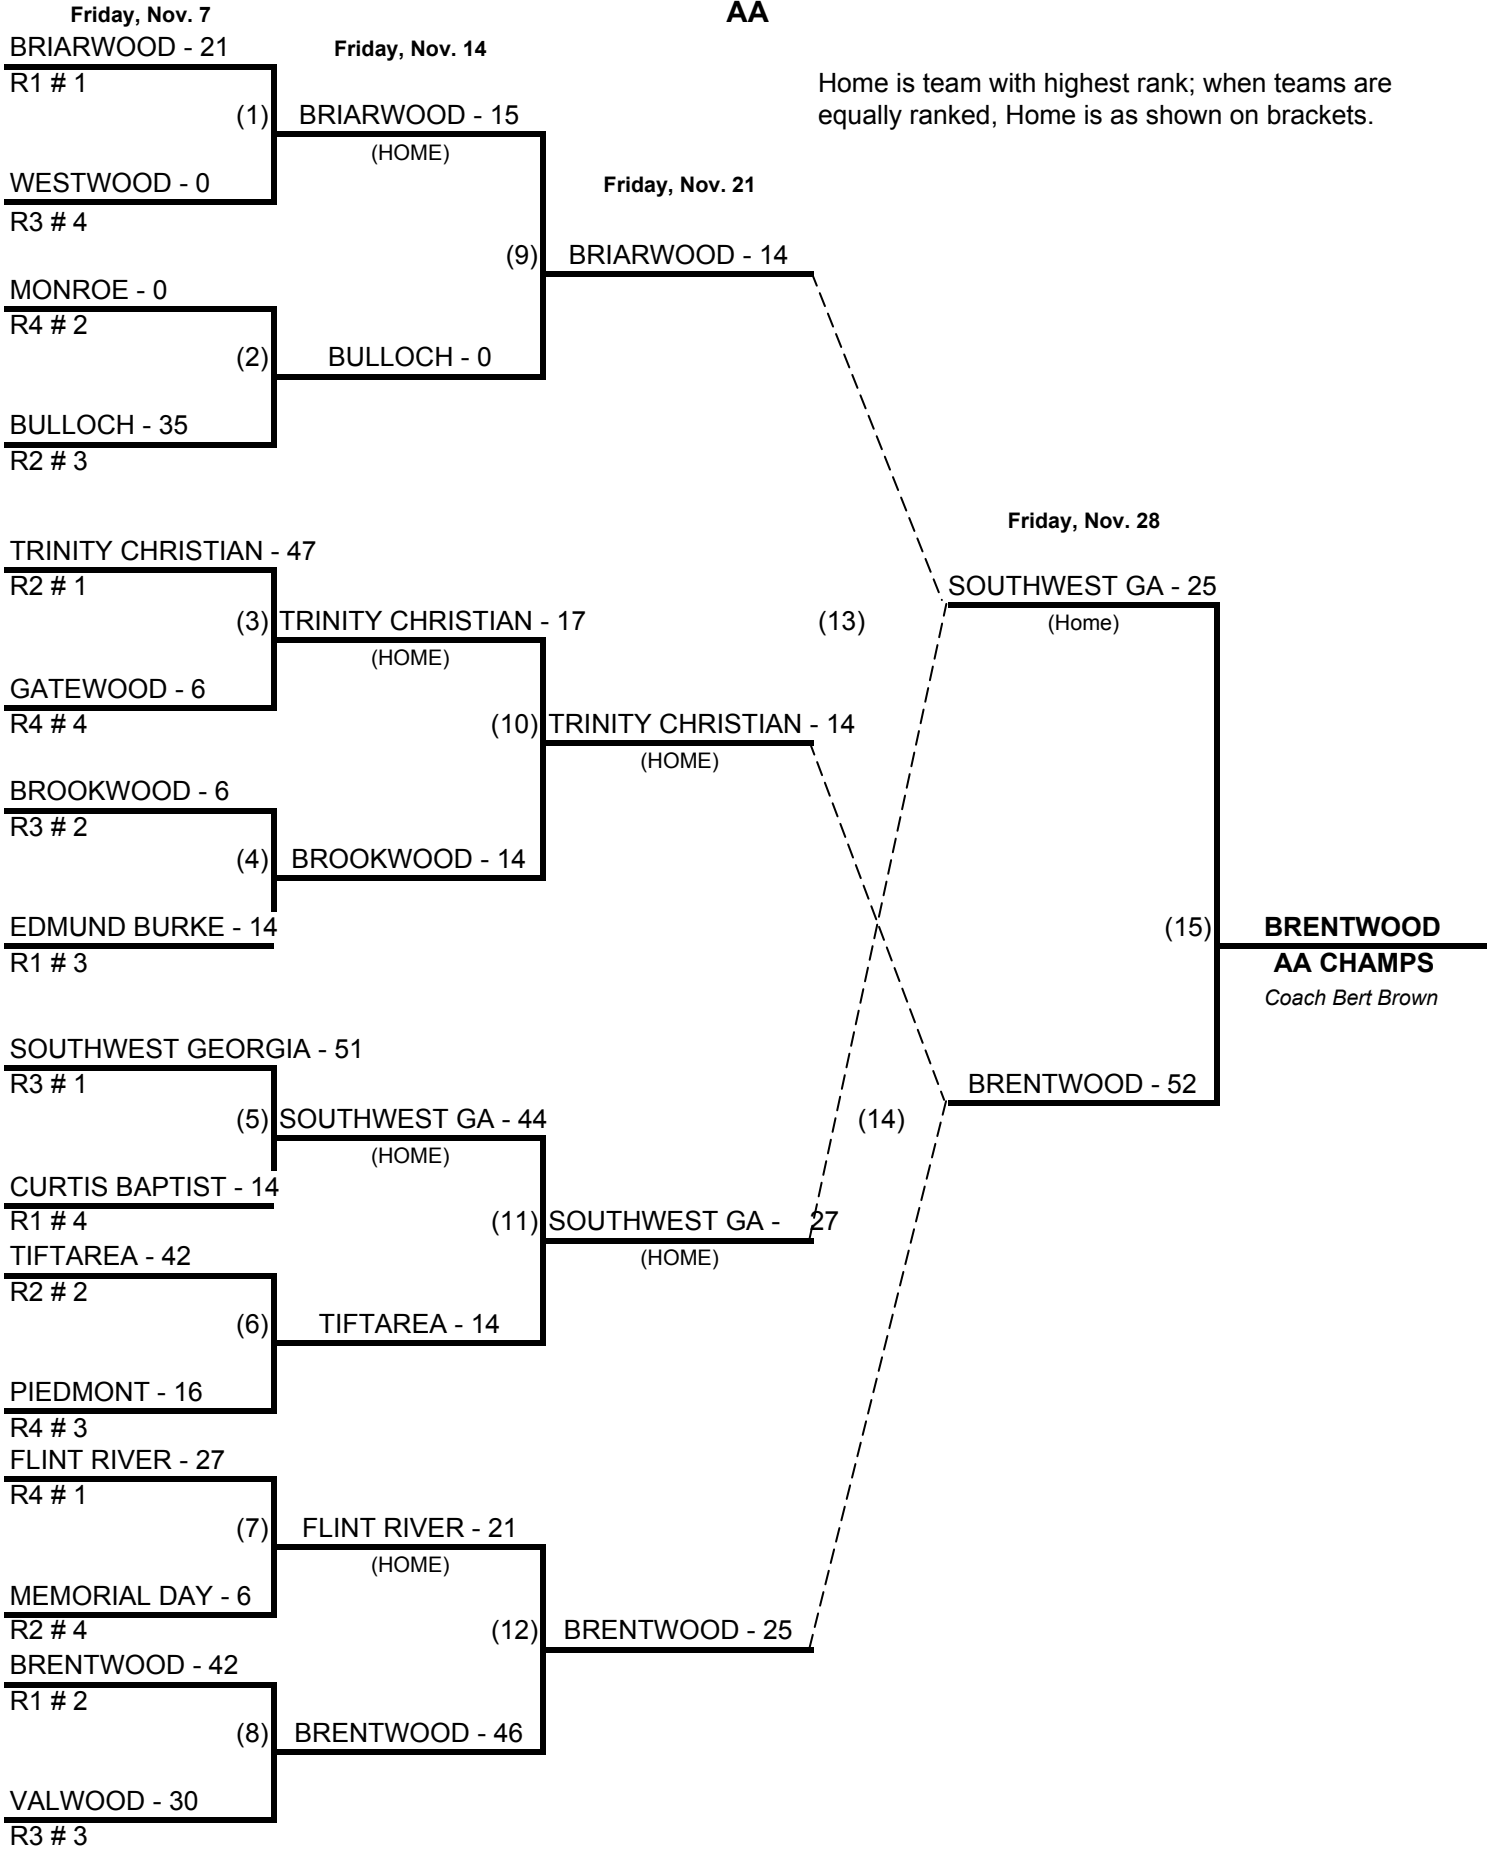

2003 GISA STATE FOOTBALL BRACKETS

AA