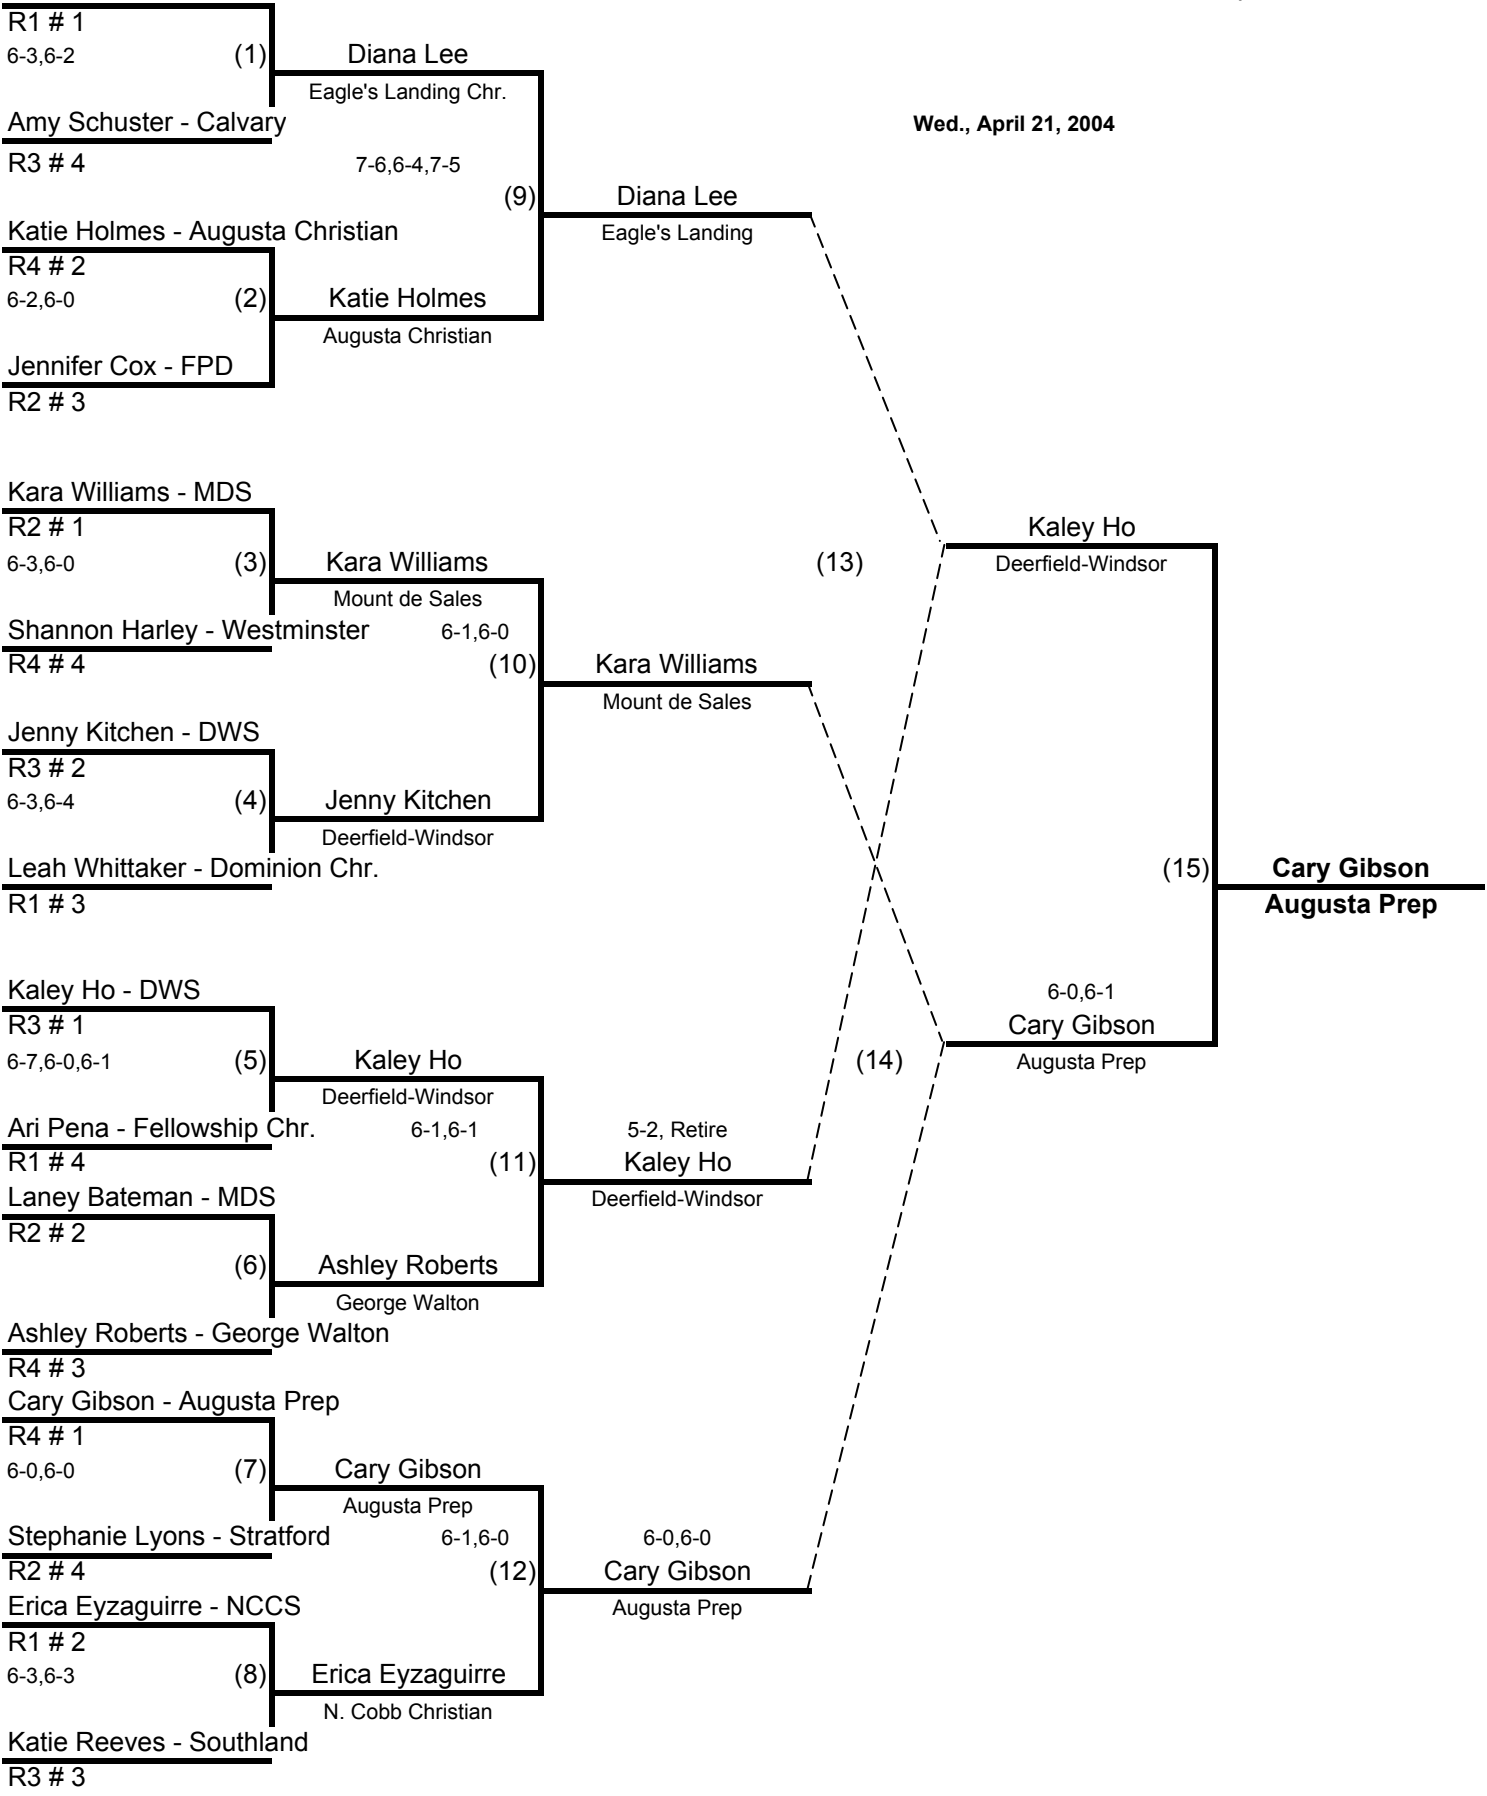

2004 GISA STATE INDIVIDUAL TENNIS TOURNAMENT

AAA GIRLS SINGLES

Tues., April 20, 2004

Updated 4-22-04

Diana Lee - ELCA

R1 # 1
6-3,6-2 (1)

Diana Lee
Eagle's Landing Chr.

Amy Schuster - Calvary

R3 # 4
7-6,6-4,7-5 (9)

Diana Lee
Eagle's Landing

Katie Holmes - Augusta Christian

R4 # 2
6-2,6-0 (2)

Katie Holmes
Augusta Christian

Jennifer Cox - FPD

R2 # 3

Kara Williams - MDS

R2 # 1
6-3,6-0 (3)

Kara Williams
Mount de Sales

Shannon Harley - Westminster

R4 # 4
6-1,6-0 (10)

Kara Williams
Mount de Sales

Jenny Kitchen - DWS

R3 # 2
6-3,6-4 (4)

Jenny Kitchen
Deerfield-Windsor

Leah Whittaker - Dominion Chr.

R1 # 3

Kaley Ho - DWS

R3 # 1
6-7,6-0,6-1 (5)

Kaley Ho
Deerfield-Windsor

Ari Pena - Fellowship Chr.

R1 # 4
6-1,6-1 (11)

Kaley Ho
Deerfield-Windsor

Laney Bateman - MDS

R2 # 2
6-1,6-1 (6)

Ashley Roberts
George Walton

Ashley Roberts - George Walton

R4 # 3

Cary Gibson - Augusta Prep

R4 # 1
6-0,6-0 (7)

Cary Gibson
Augusta Prep

Stephanie Lyons - Stratford

R2 # 4
6-1,6-0 (12)

Cary Gibson
Augusta Prep

Erica Eyzaguirre - NCCS

R1 # 2
6-3,6-3 (8)

Erica Eyzaguirre
N. Cobb Christian

Katie Reeves - Southland

R3 # 3

Wed., April 21, 2004

Kaley Ho

Deerfield-Windsor

(15)

Cary Gibson

Augusta Prep

6-0,6-1

Cary Gibson

Augusta Prep

(13)

(14)

Diana Lee

Eagle's Landing

Kara Williams

Mount de Sales

5-2, Retire

Kaley Ho

Deerfield-Windsor

6-0,6-0

Cary Gibson

Augusta Prep