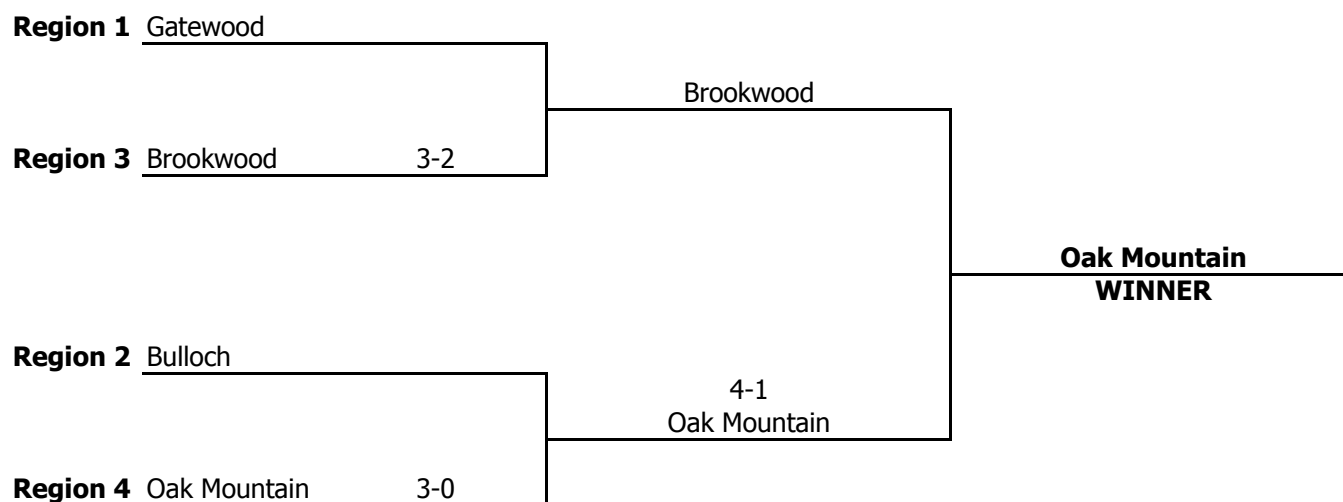

12:00 noon AAA Boys (Regions 1 & 3); AAA Boys (Regions 2 & 4)

Finals

1:30 p.m. AA Girls AAA Girls

3:00 p.m. AA Boys AAA Boys

2004 GISA TEAM TENNIS TOURNAMENT

Wednesday, April 28, 2004

AA BOYS

Only Region Team Champions, as determined by each Region, will participate. Semi-Final winners will participate in the Finals. Consolation Rounds will NOT be held.