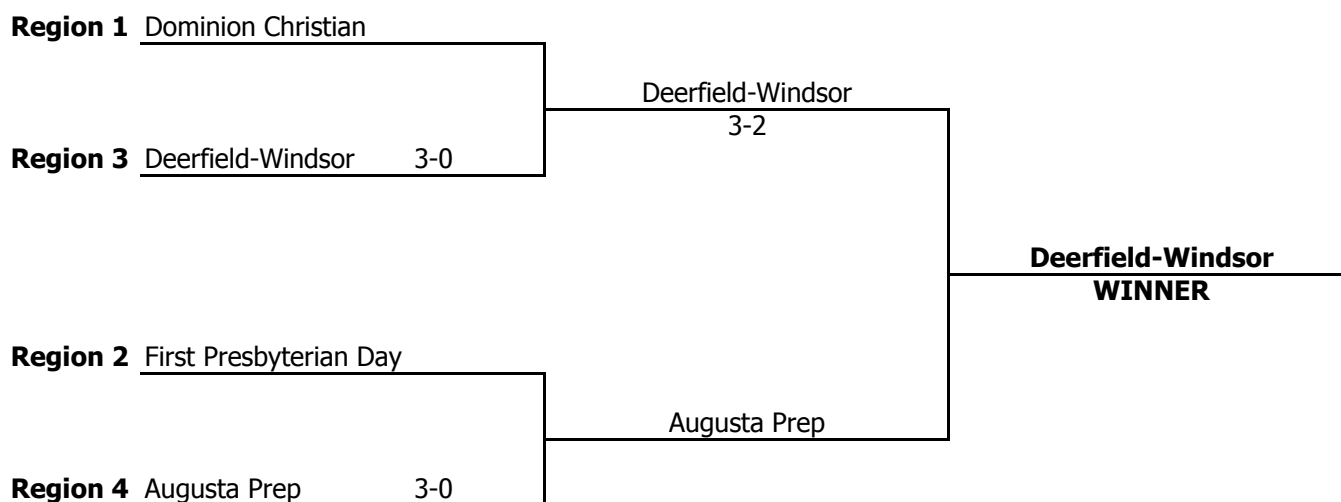

12:00 noon AAA Boys (Regions 1 & 3); AAA Boys (Regions 2 & 4)

Finals

1:30 p.m. AA Girls AAA Girls

3:00 p.m. AA Boys AAA Boys

2004 GISA TEAM TENNIS TOURNAMENT

Wednesday, April 28, 2004

AAA GIRLS

Only Region Team Champions, as determined by each Region, will participate. Semi-Final winners will participate in the Finals. Consolation Rounds will NOT be held.