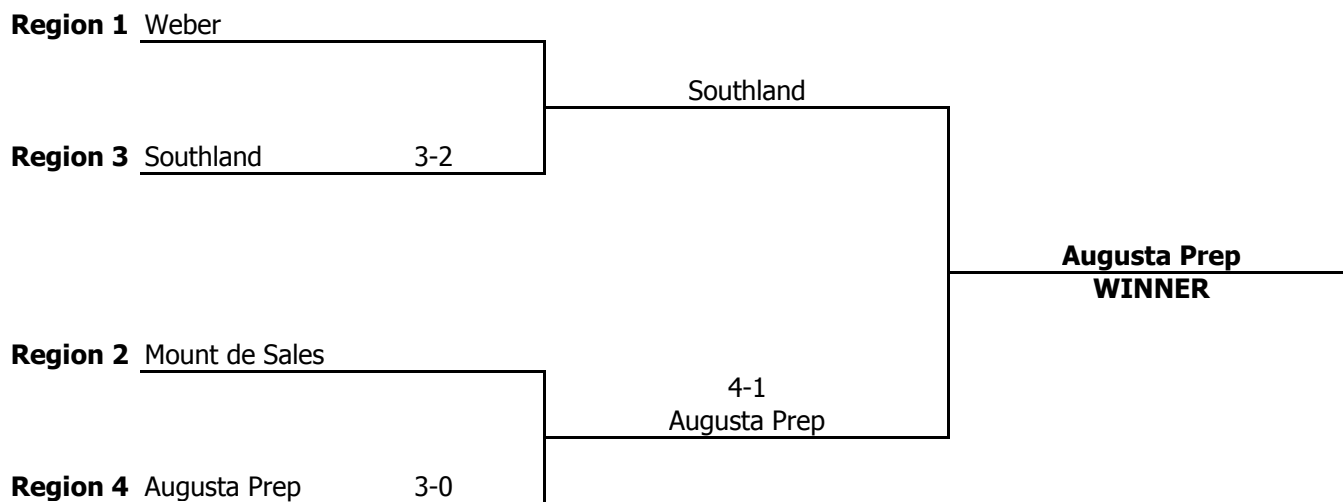

12:00 noon AAA Boys (Regions 1 & 3); AAA Boys (Regions 2 & 4)

Finals

1:30 p.m. AA Girls AAA Girls

3:00 p.m. AA Boys AAA Boys

2004 GISA TEAM TENNIS TOURNAMENT

Wednesday, April 28, 2004

AAA BOYS

Only Region Team Champions, as determined by each Region, will participate. Semi-Final winners will participate in the Finals. Consolation Rounds will NOT be held.