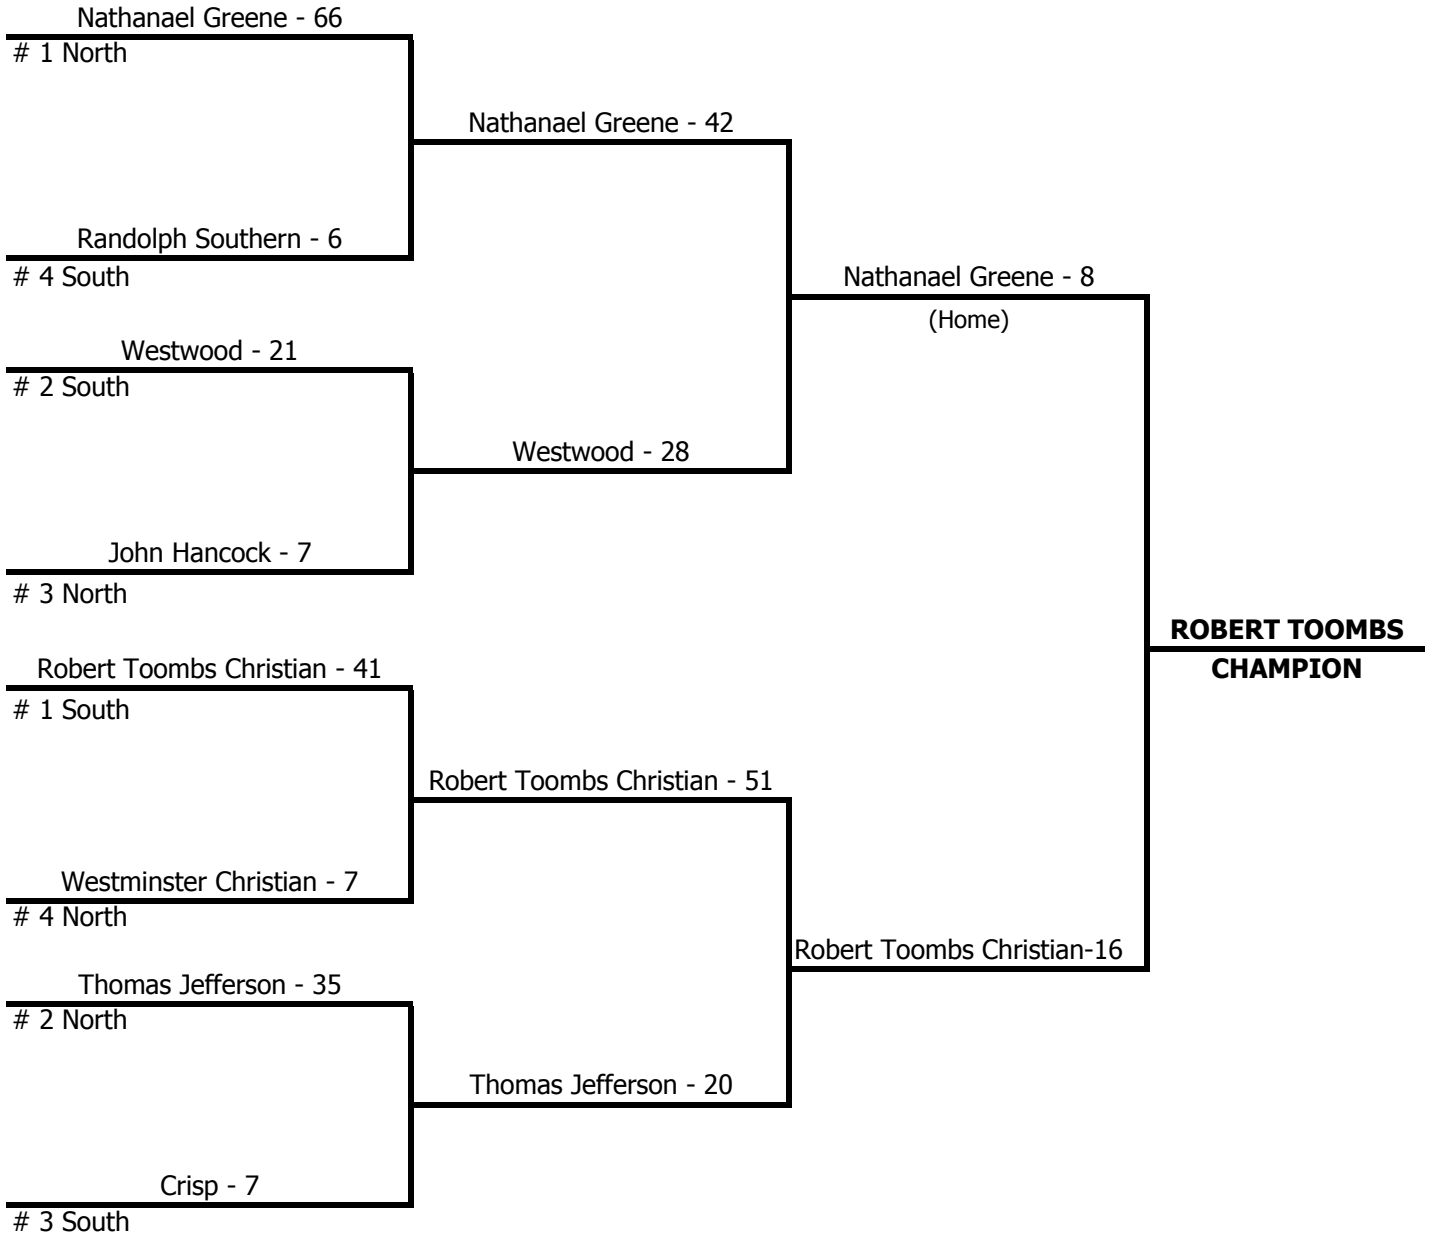

CLASS A GISA FOOTBALL BRACKETS 2004 - 2005

Quarter Finals

November 5, 2004

Semi-Finals

November 12, 2004

Finals

November 19, 2004

**Higher Seeded Team is HOME Team throughout Play-Offs.
If equal ranked teams meet in Finals, HOME is determined by bracket.**