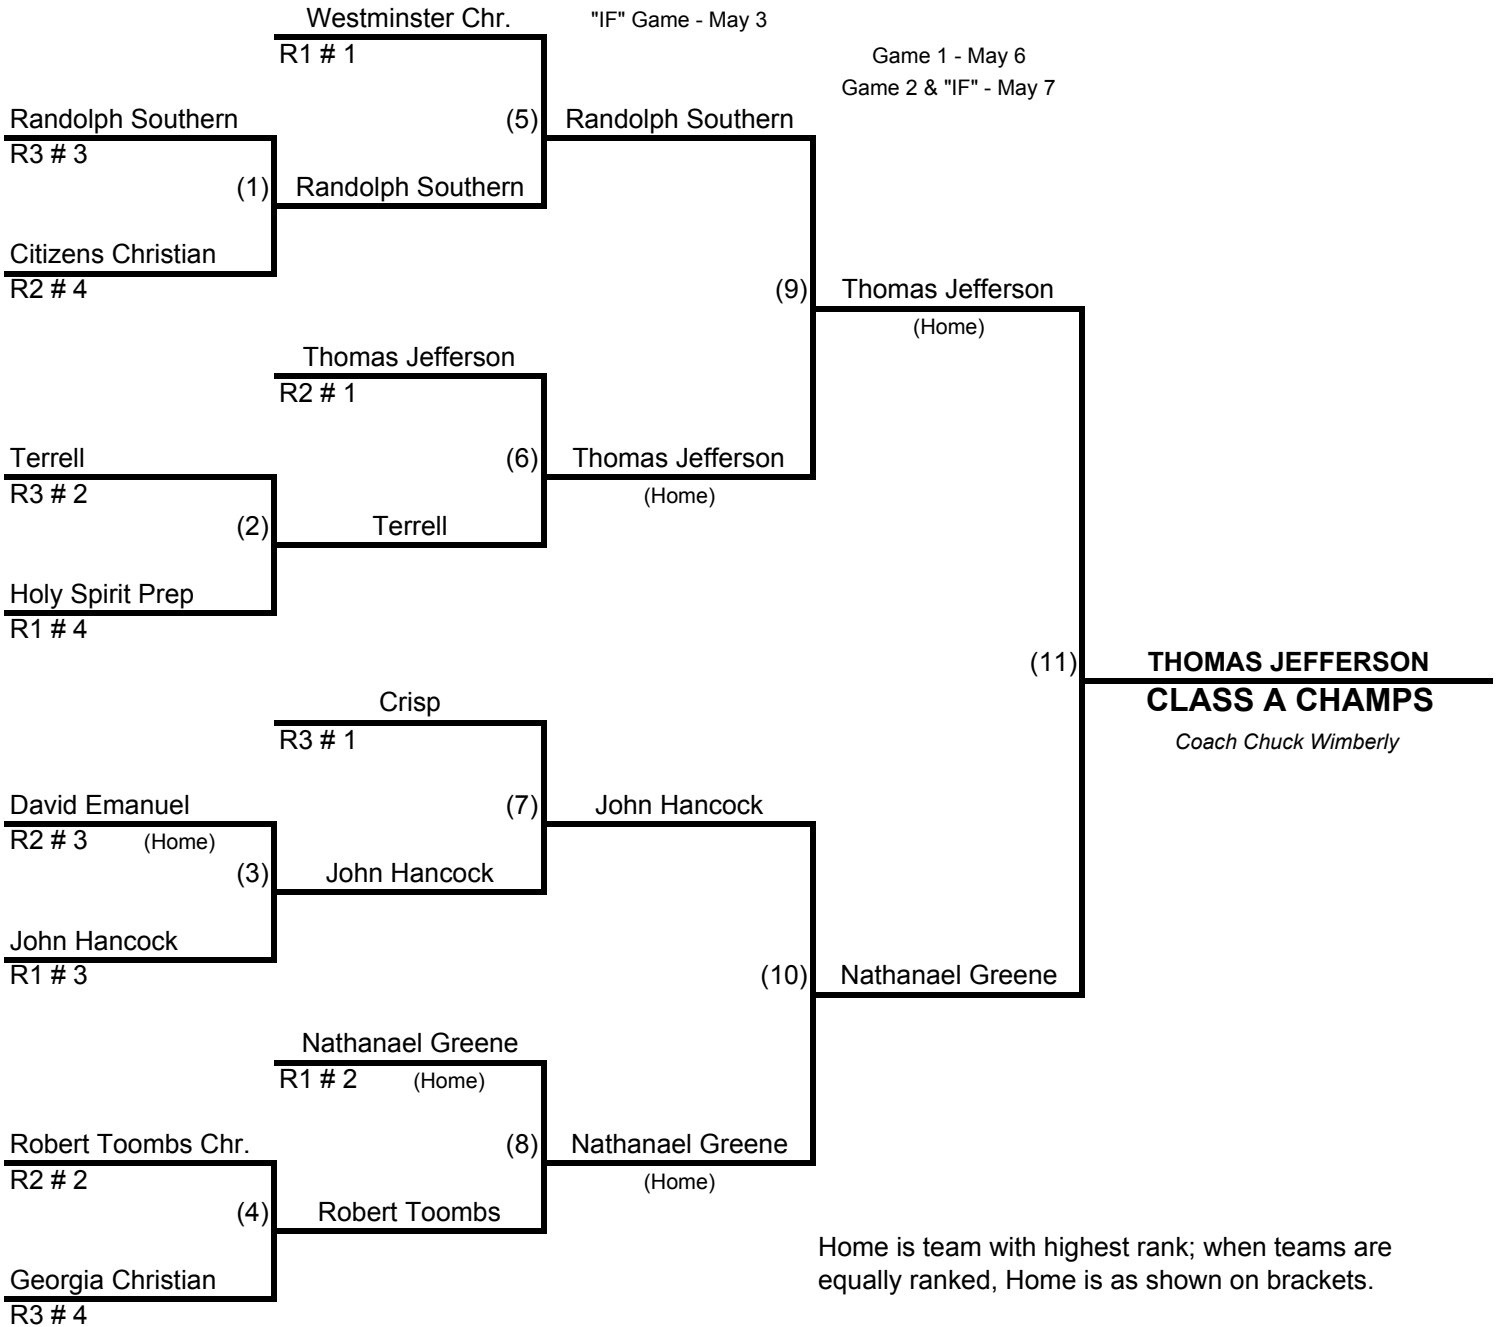

2005 GISA STATE BASEBALL TOURNAMENT
CLASS A
Best 2 out of 3 for ALL Series

9-May-05

Game 1 - April 22
Game 2 & "IF" - April 23

Game 1 & 2 - April 26
"IF" Game - April 27

Games 1 & 2 - May 2
"IF" Game - May 3

Game 1 - May 6
Game 2 & "IF" - May 7