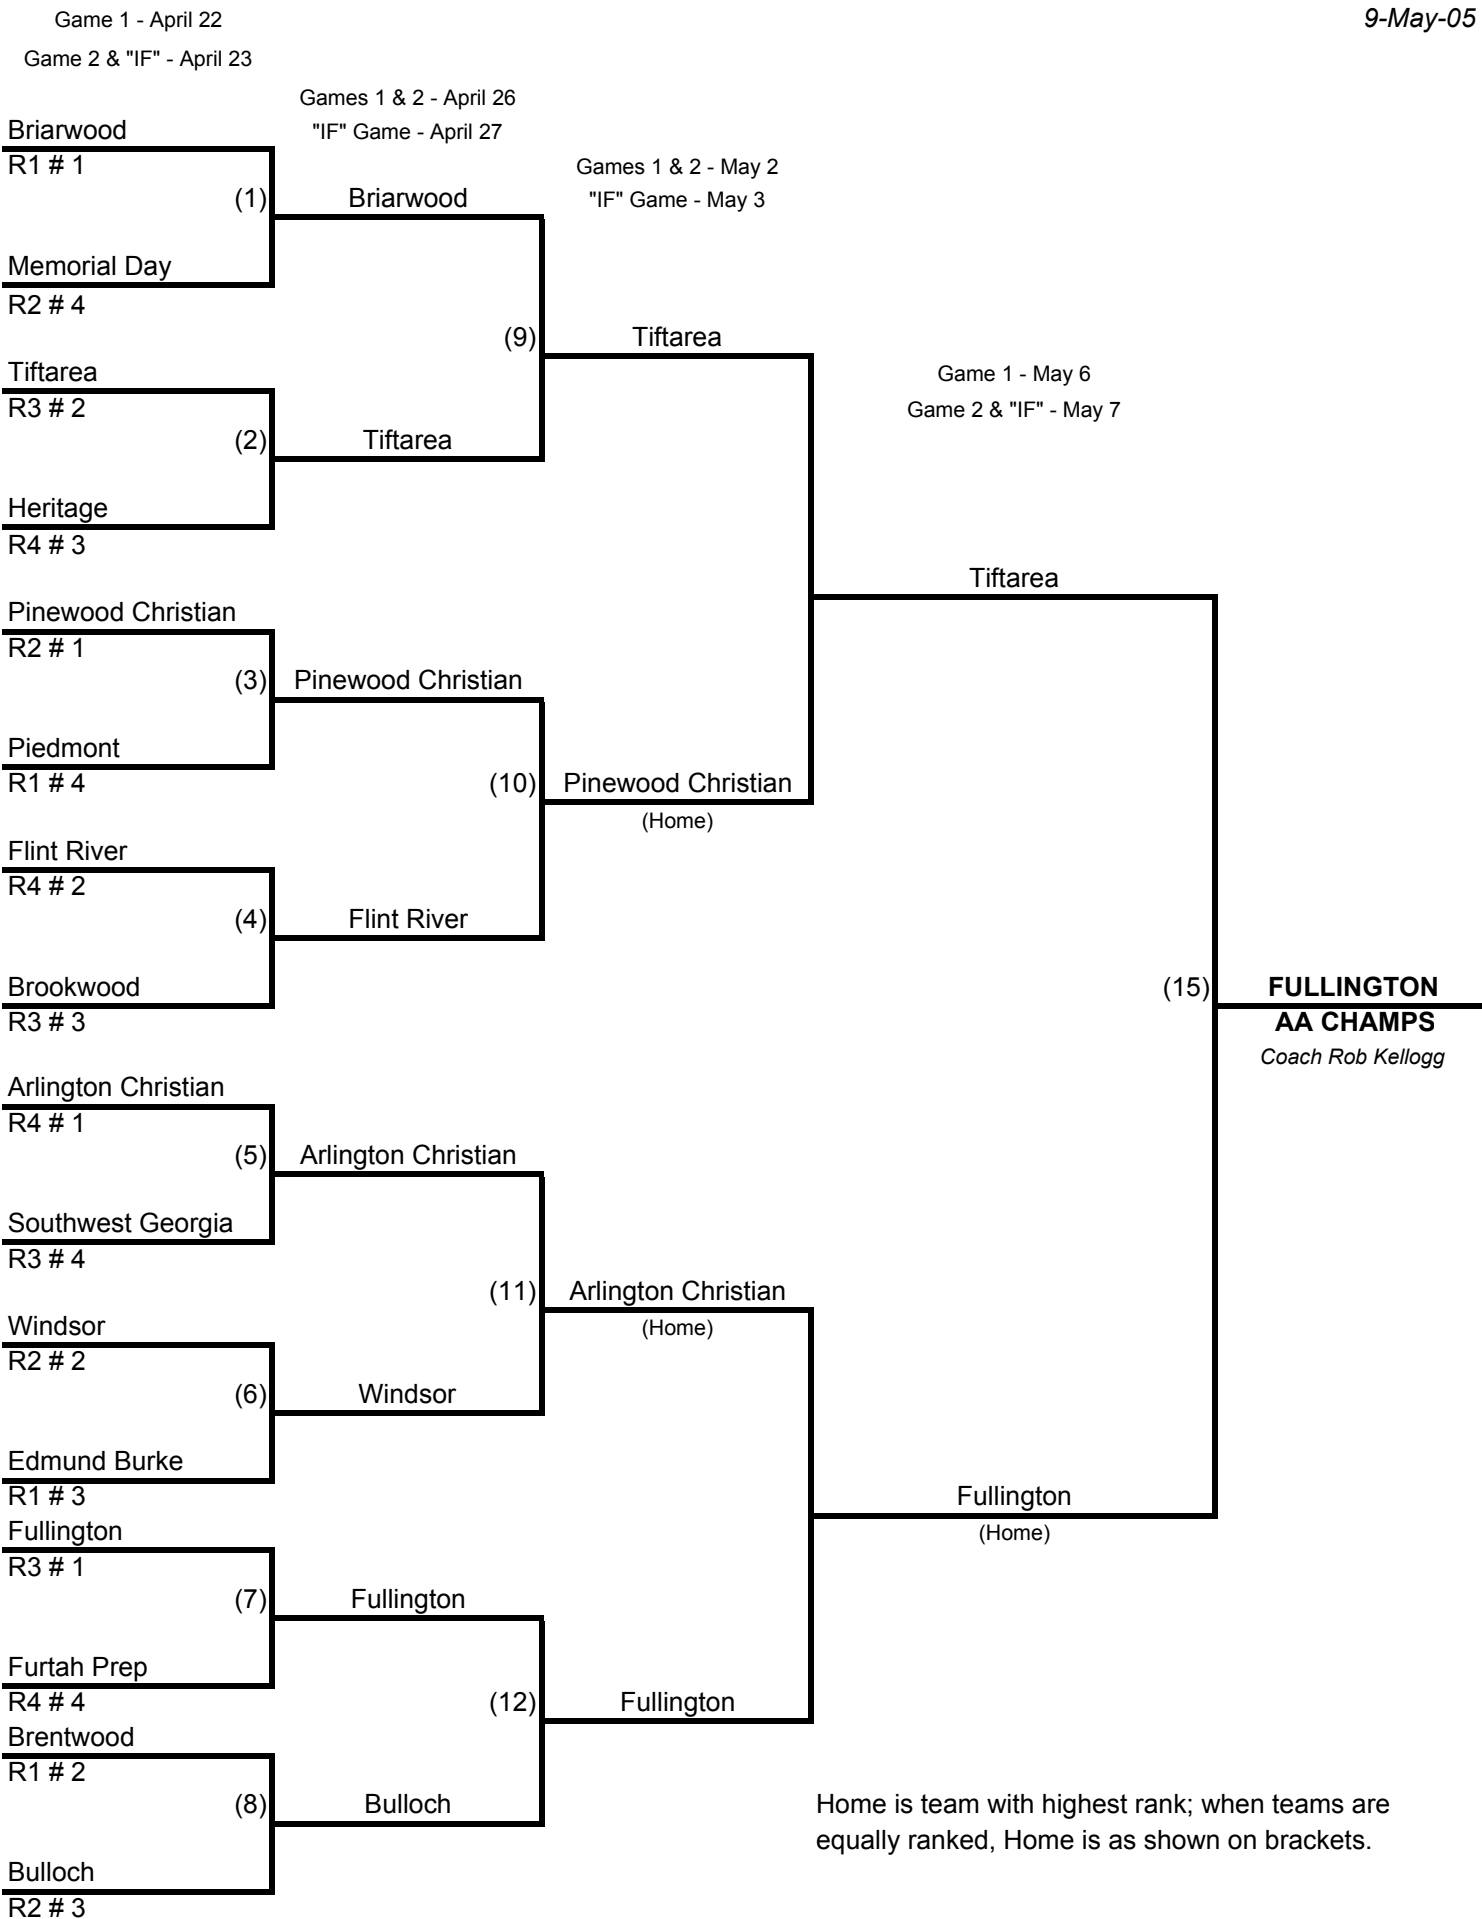

2005 GISA AA STATE BASEBALL TOURNAMENT

Best 2 out of 3 for ALL Series

9-May-05