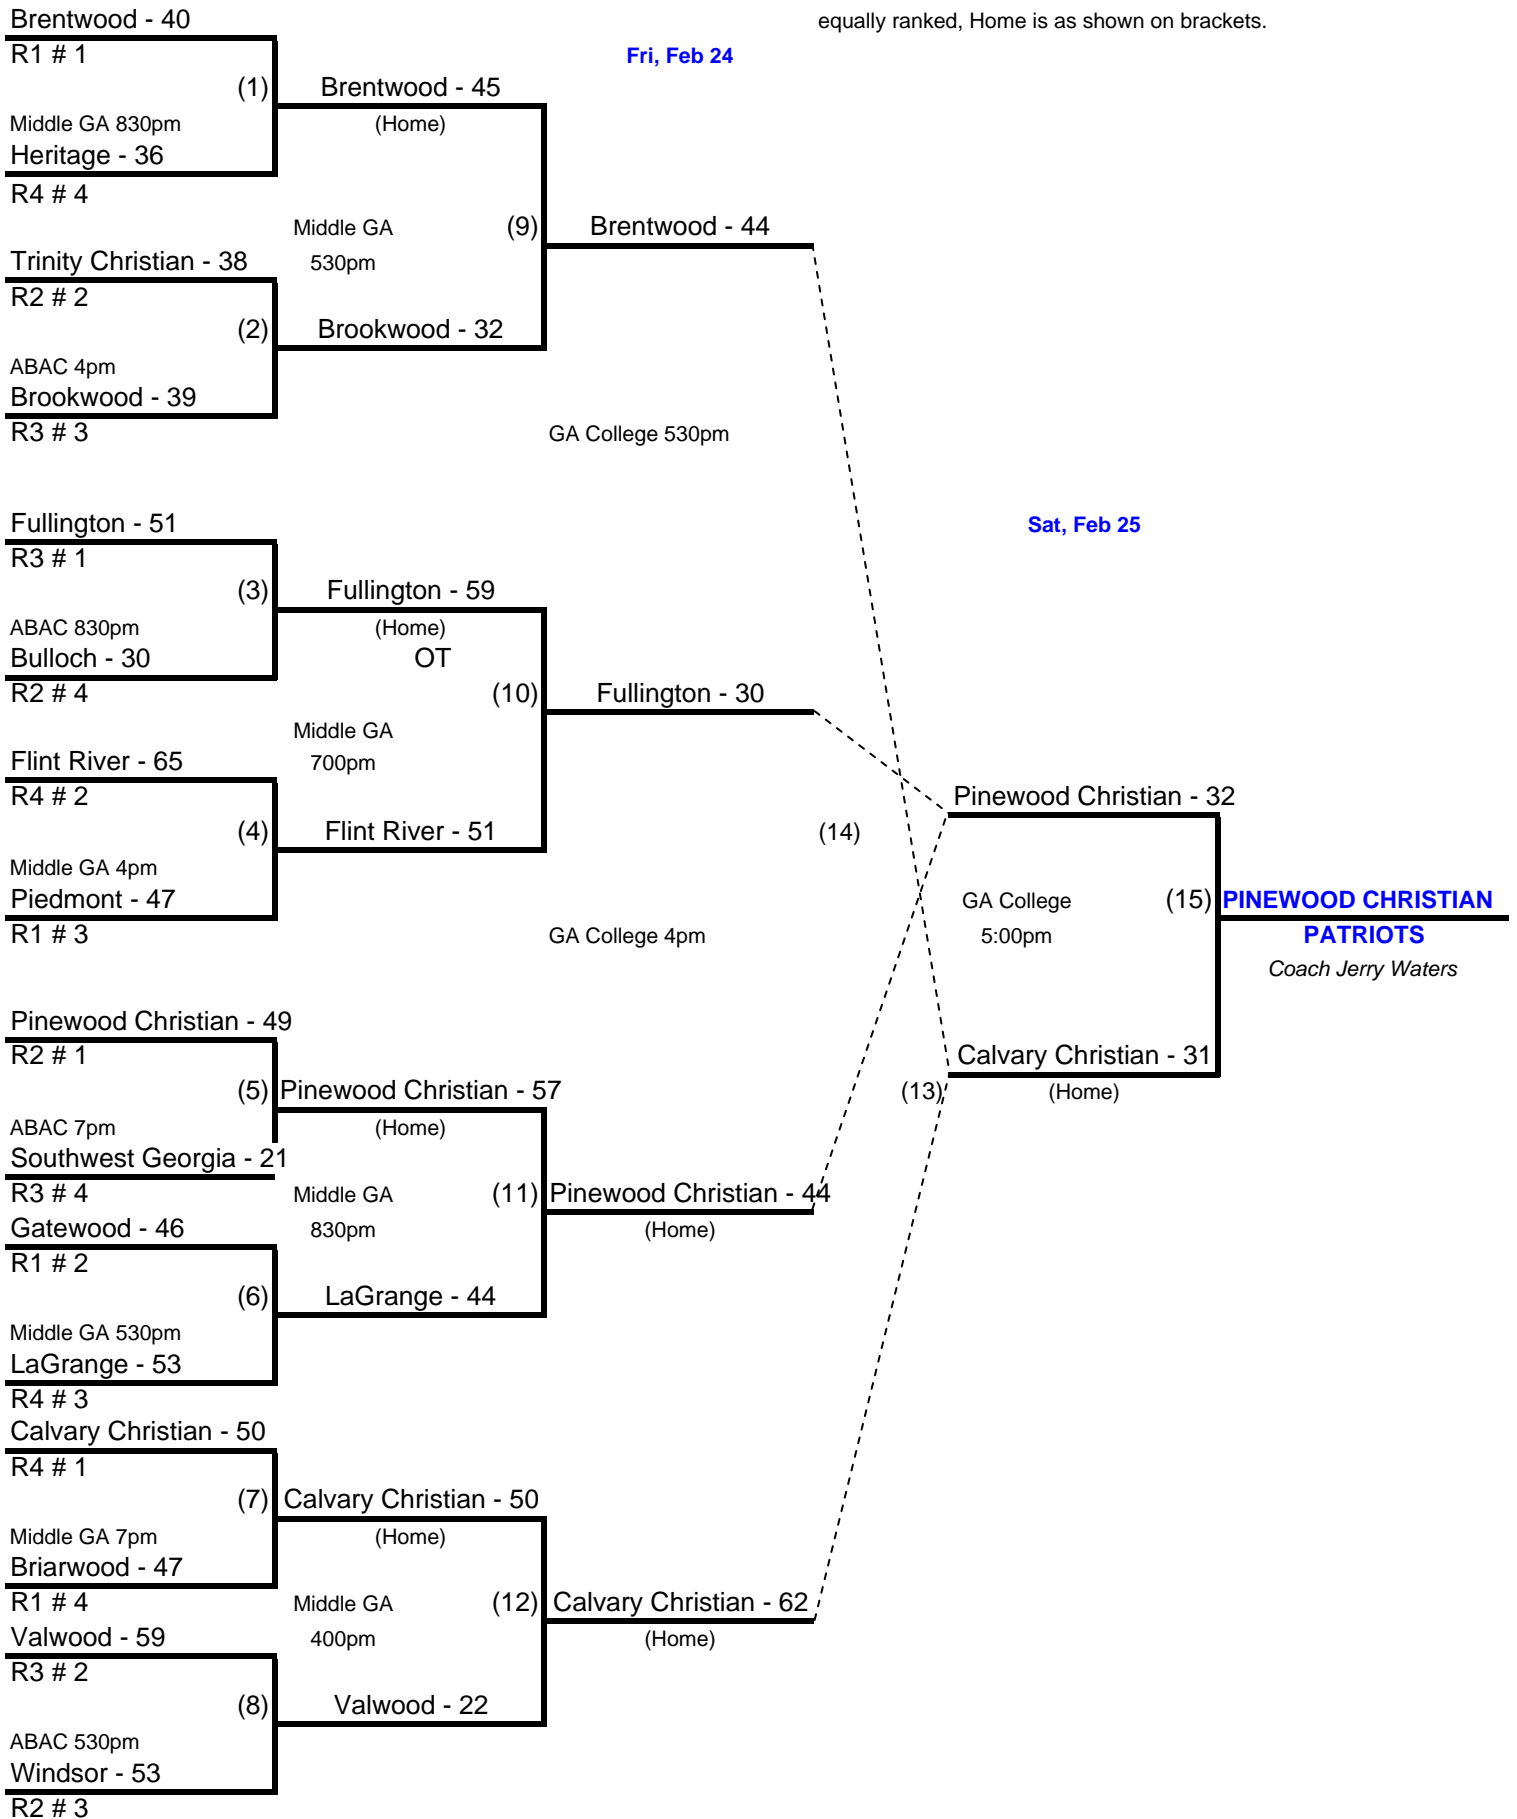

Thur, Feb 16

Sat, Feb 18

Fri, Feb 24

Home is team with highest rank; when teams are equally ranked, Home is as shown on brackets.

Sat, Feb 25

2006 GISA STATE BASKETBALL TOURNAMENT

AA GIRLS

Wed, Feb 15

Fri, Feb 17

Thu, Feb 23

Sat, Feb 25

Home is team with highest rank; when teams are equally ranked, Home is as shown on brackets.

2006 GISA STATE BASKETBALL TOURNAMENT

AA BOYS

Thur, Feb 16

Sat, Feb 18

Fri, Feb 24

Home is team with highest rank; when teams are equally ranked, Home is as shown on brackets.

2006 GISA STATE BASKETBALL TOURNAMENT

AAA GIRLS

Wed, Feb 15

Fri, Feb 17

Thu, Feb 23

Sat, Feb 25