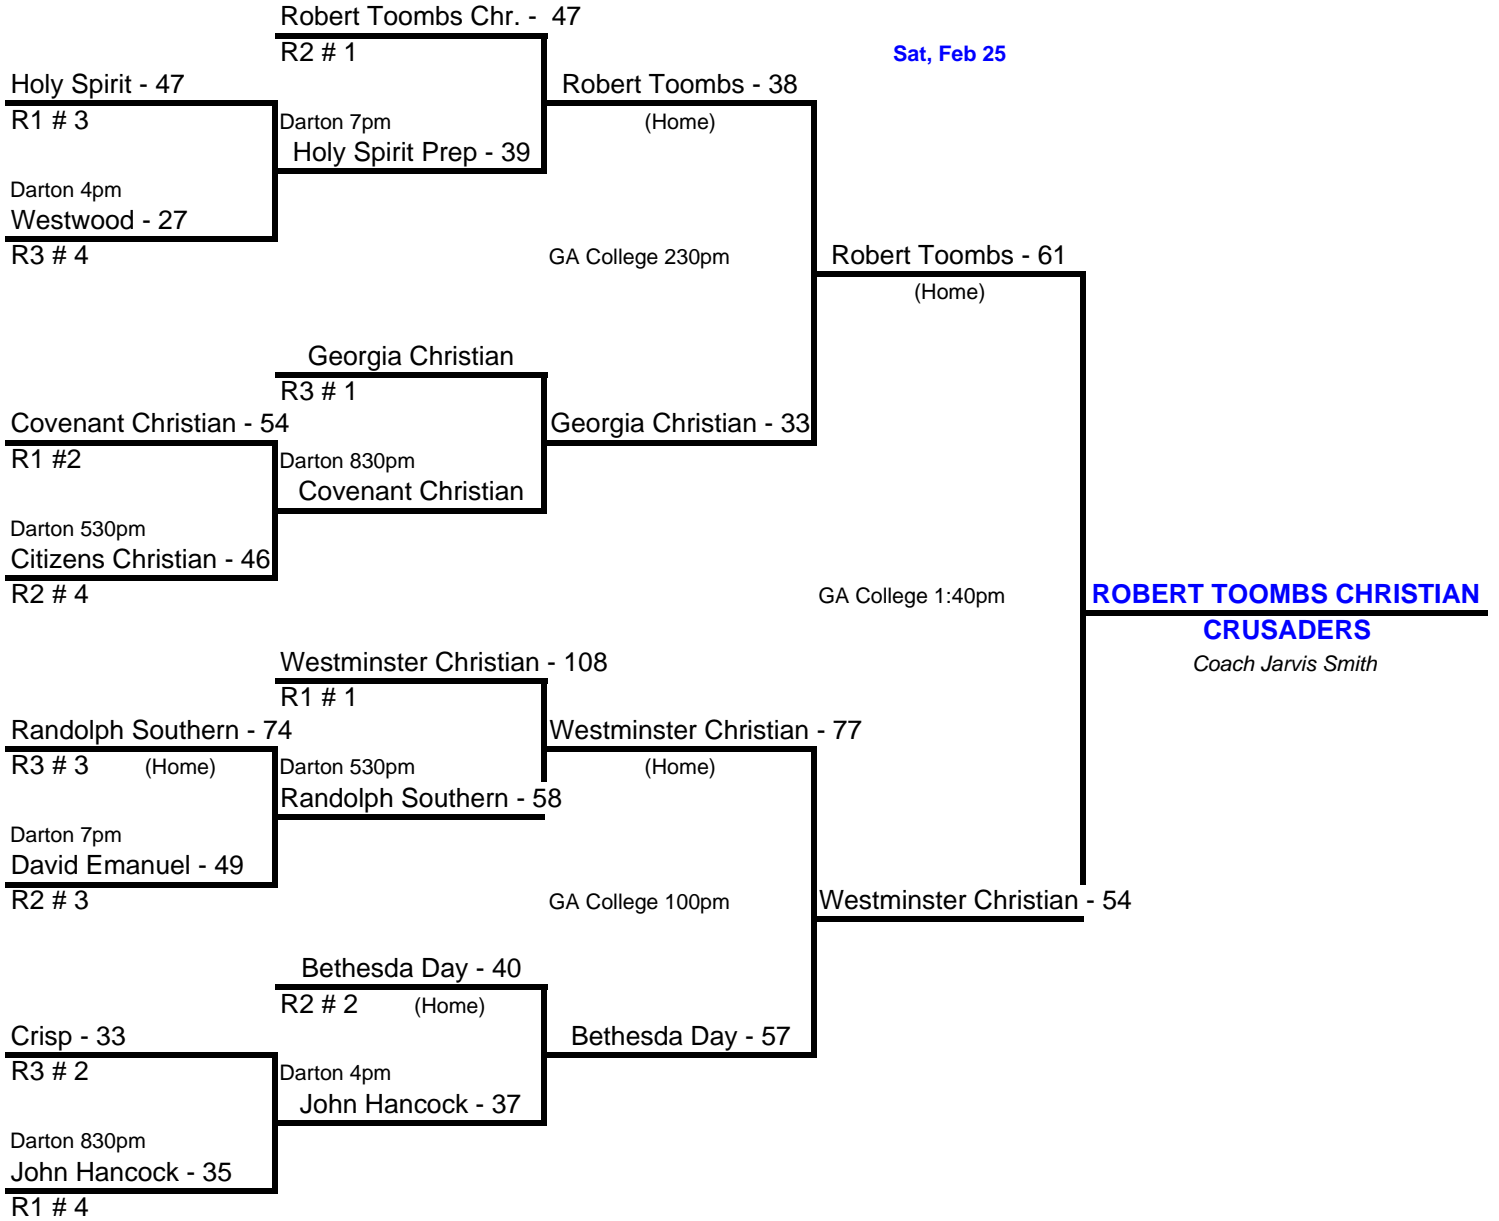

2006 GISA STATE BASKETBALL TOURNAMENT

CLASS A - GIRLS

Wed, Feb 15

Fri, Feb 17

Thur, Feb 23

Home is team with highest rank; when teams are equally ranked, Home is as shown on brackets.

Sat, Feb 25

2006 GISA STATE BASKETBALL TOURNAMENT CLASS A - BOYS

Thur, Feb 16

Sat, Feb 18

Fri, Feb 24

Home is team with highest rank; when teams are equally ranked, Home is as shown on brackets.

Sat, Feb 25

2006 GISA STATE BASKETBALL TOURNAMENT

AA GIRLS

Wed, Feb 15