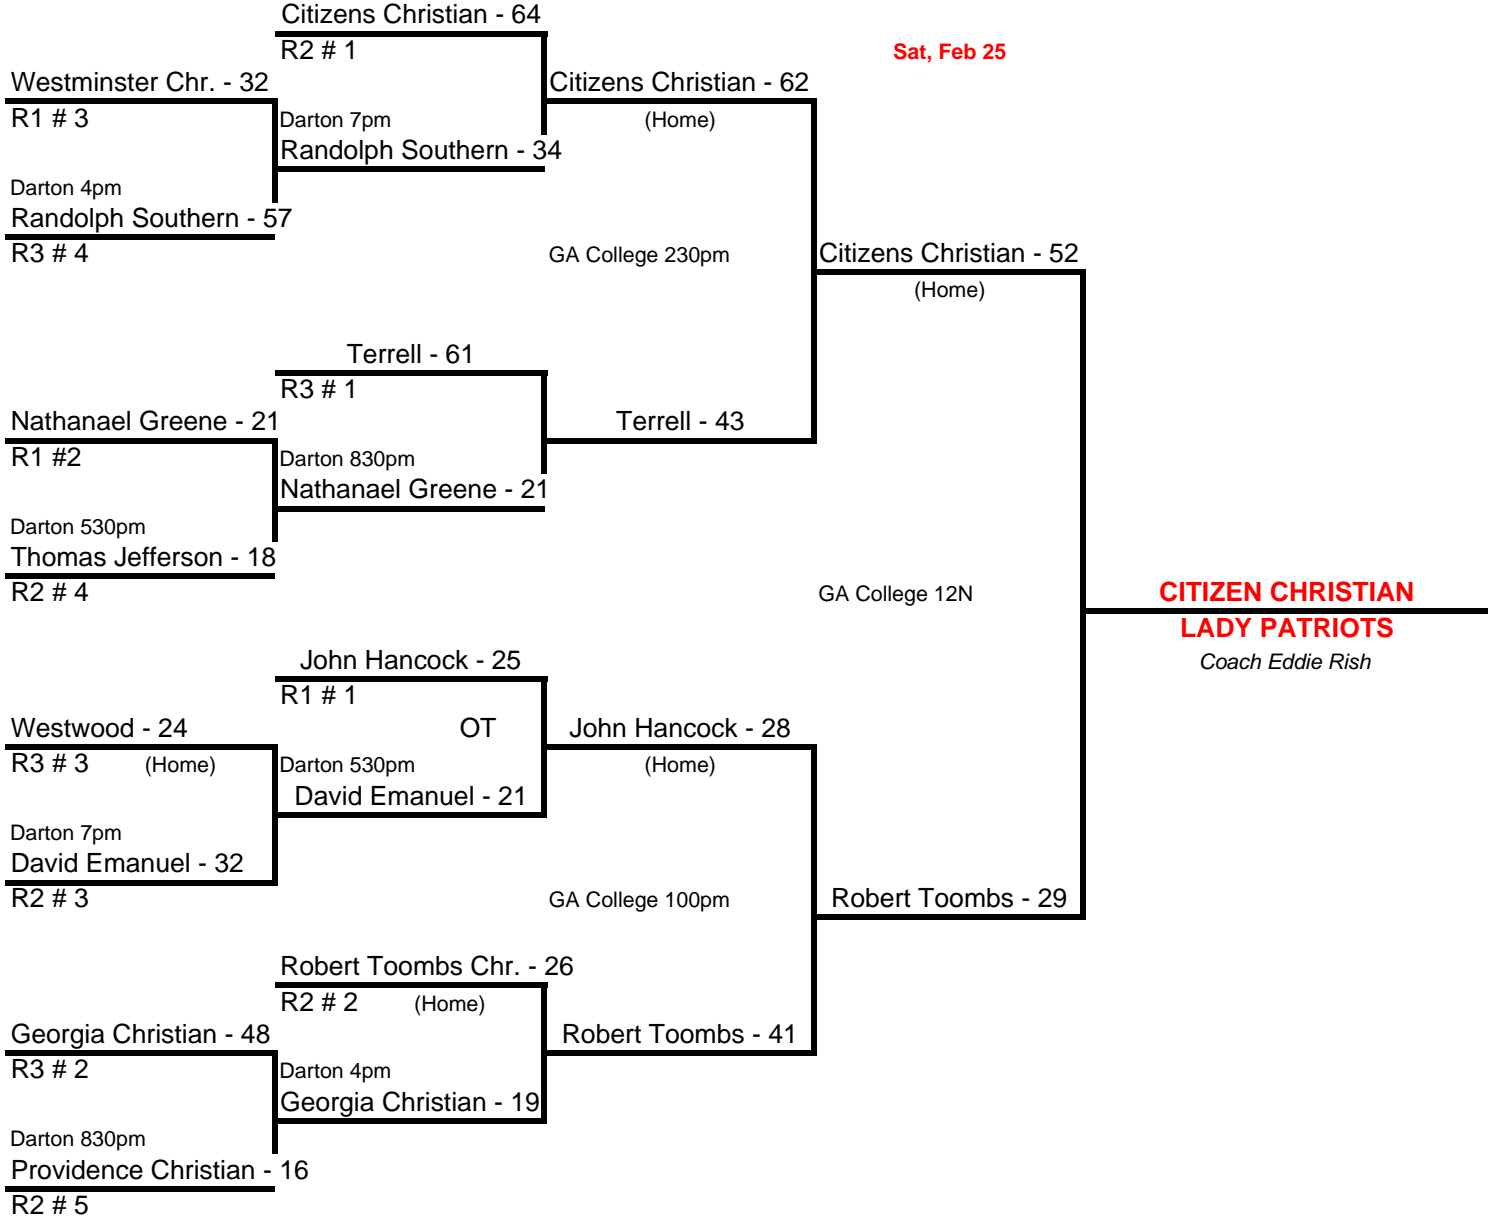

2006 GISA STATE BASKETBALL TOURNAMENT

CLASS A - GIRLS

Wed, Feb 15

Fri, Feb 17

Thur, Feb 23

Home is team with highest rank; when teams are equally ranked, Home is as shown on brackets.

Sat, Feb 25

2006 GISA STATE BASKETBALL TOURNAMENT CLASS A - BOYS

Thur, Feb 16

Sat, Feb 18

Fri, Feb 24

Home is team with highest rank; when teams are equally ranked, Home is as shown on brackets.

Sat, Feb 25

2006 GISA STATE BASKETBALL TOURNAMENT

AA GIRLS

Wed, Feb 15