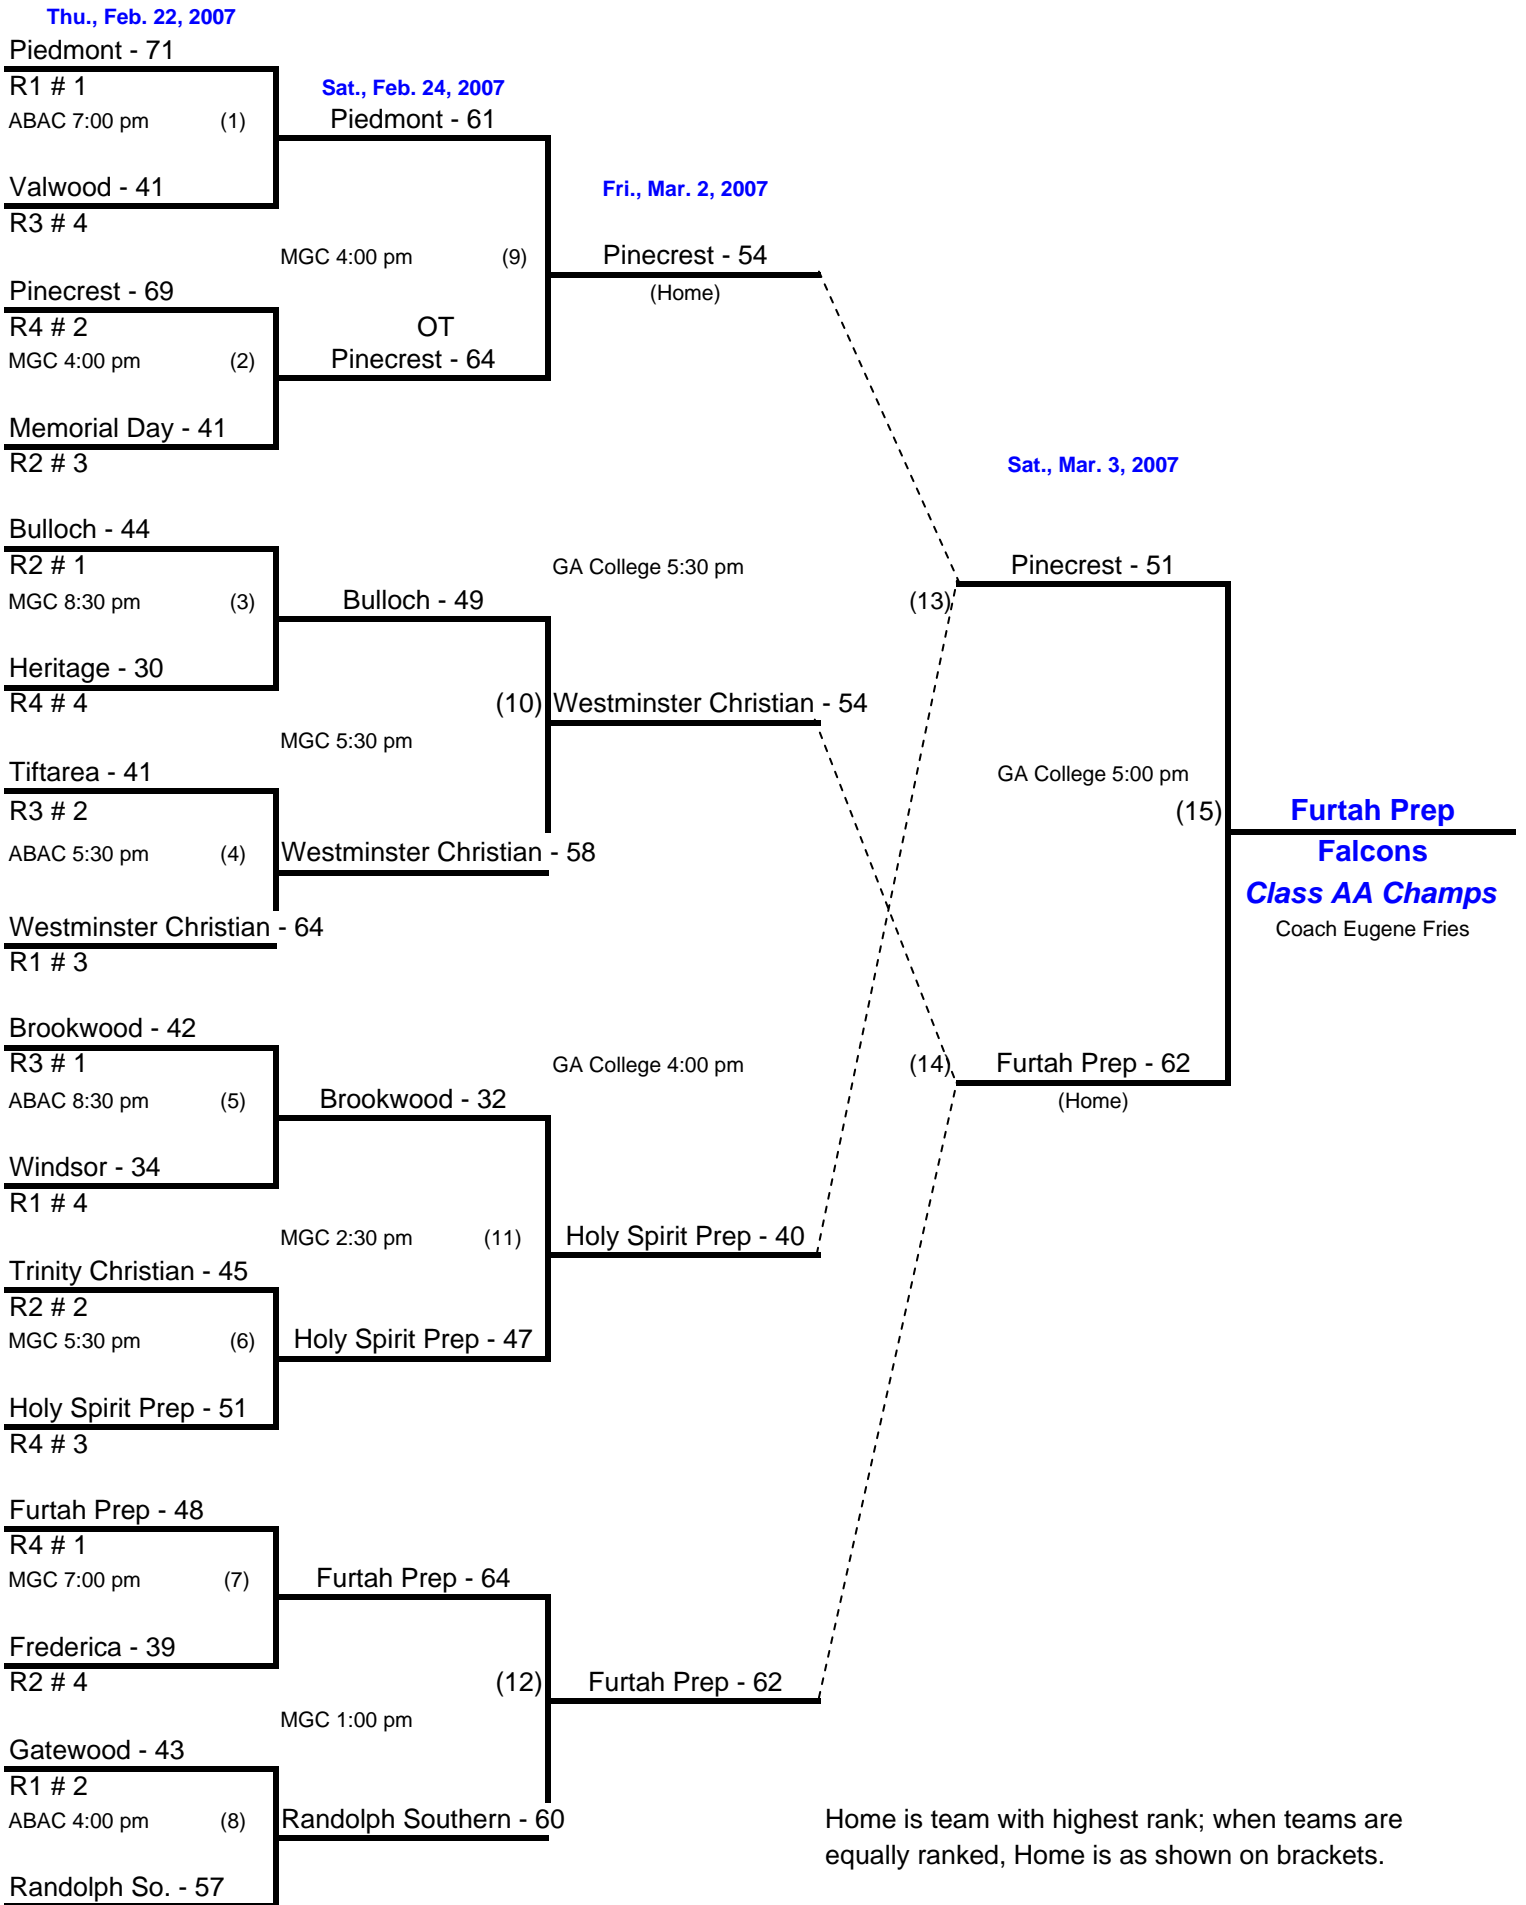

R1 # 2
ABAC 4:00 pm (8)

Brentwood - 39

Randolph So. - 48

Home is team with highest rank; when teams are equally ranked, Home is as shown on brackets.

2007 GISA STATE BASKETBALL TOURNAMENT BRACKETS

CLASS AA - BOYS