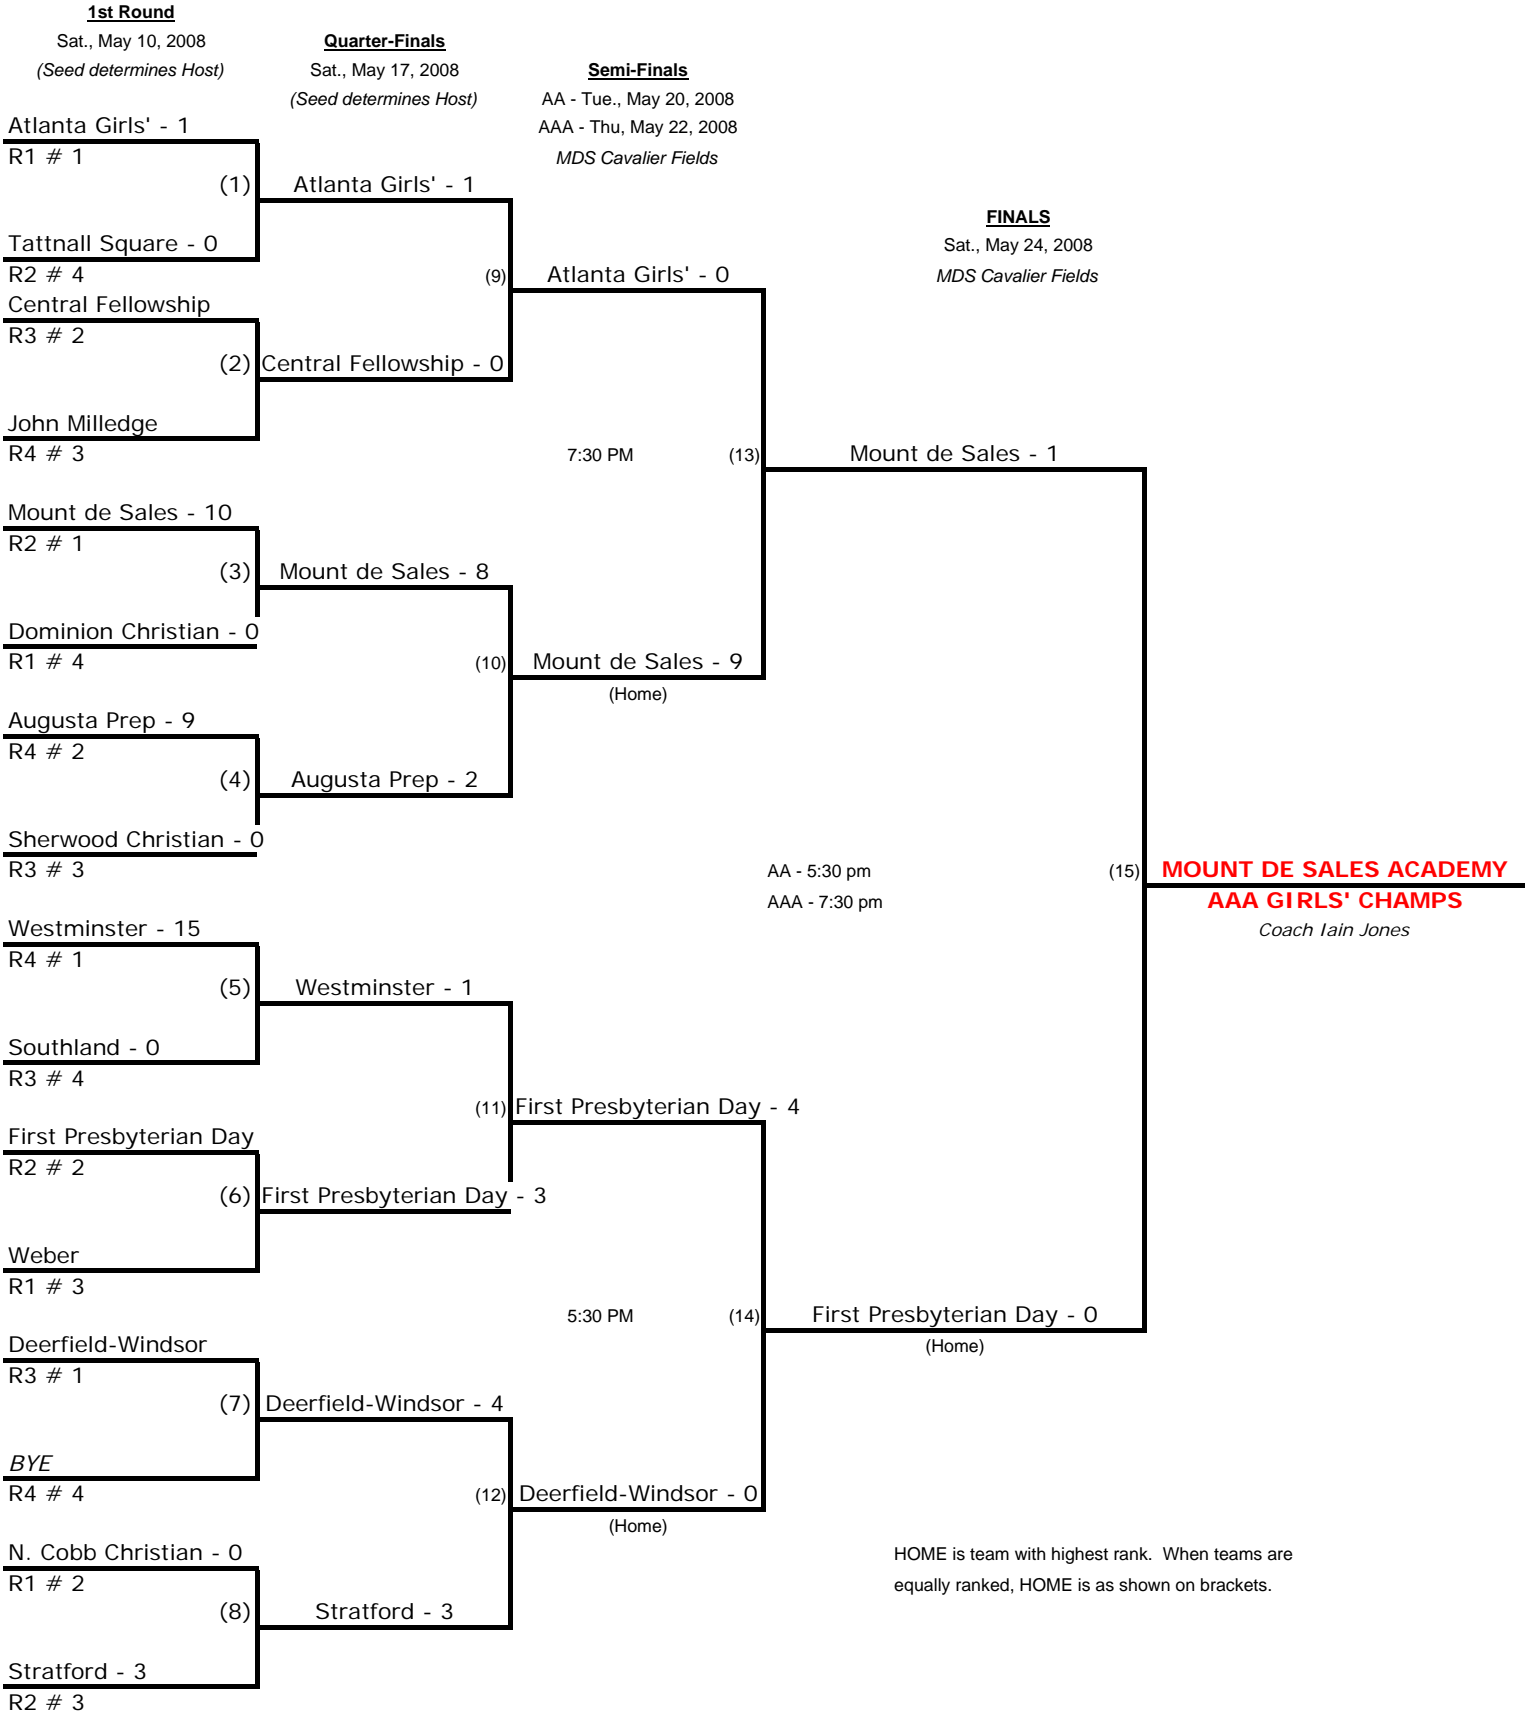

2008 GISA CLASS AAA GIRLS' STATE SOCCER TOURNAMENTS

HOME is team with highest rank. When teams are equally ranked, HOME is as shown on brackets.