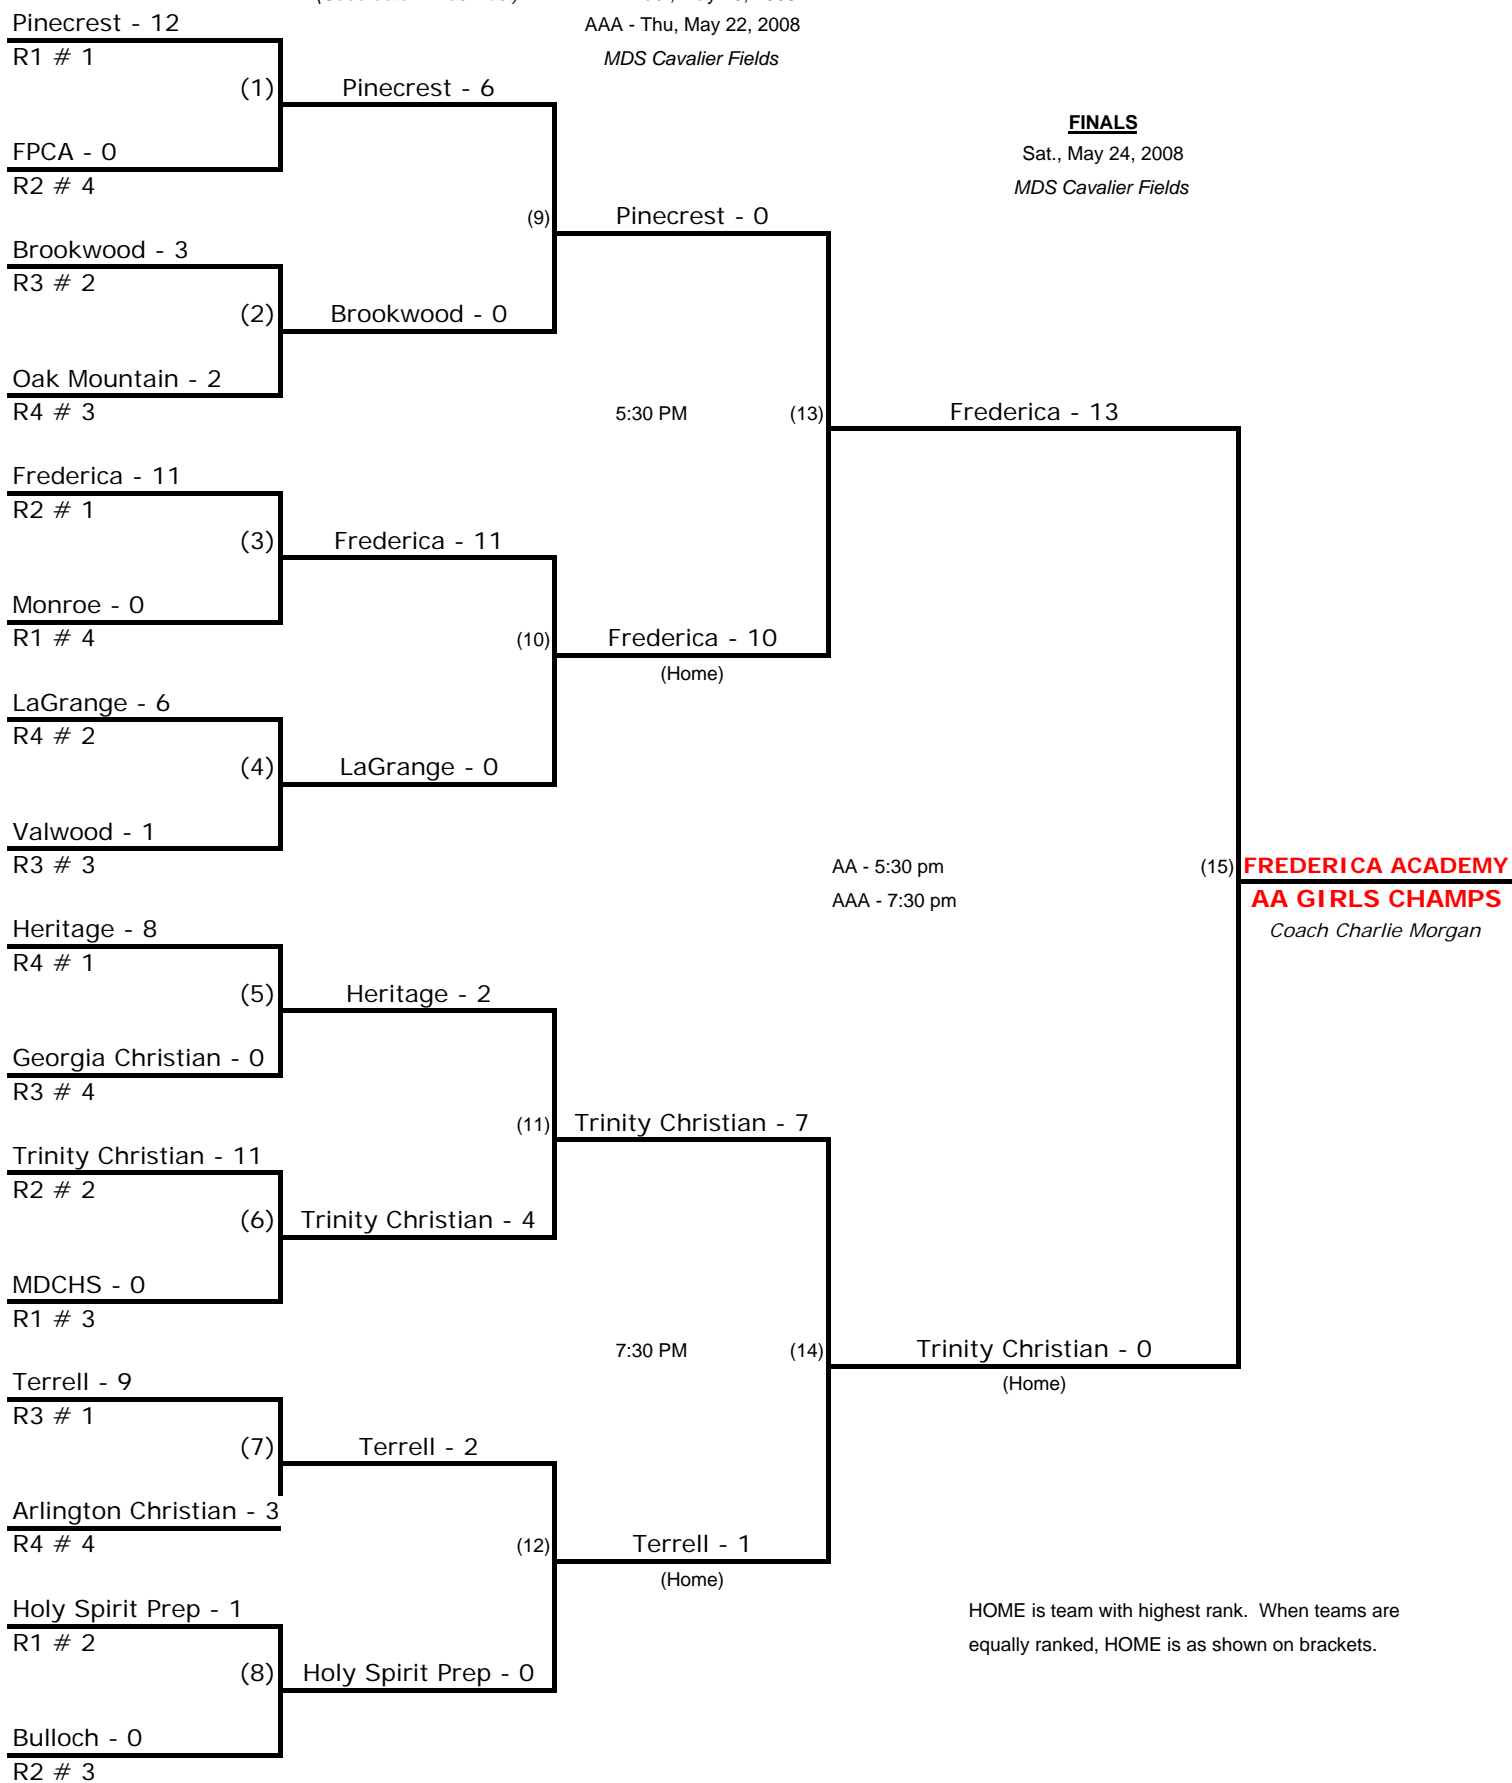

2008 GISA CLASS AA GIRLS' STATE SOCCER TOURNAMENTS

1st Round

Sat., May 10, 2008
(Seed determines Host)

Quarter-Finals

Sat., May 17, 2008
(Seed determines Host)

Semi-Finals

AA - Tue., May 20, 2008
AAA - Thu, May 22, 2008
MDS Cavalier Fields

FINALS

Sat., May 24, 2008
MDS Cavalier Fields