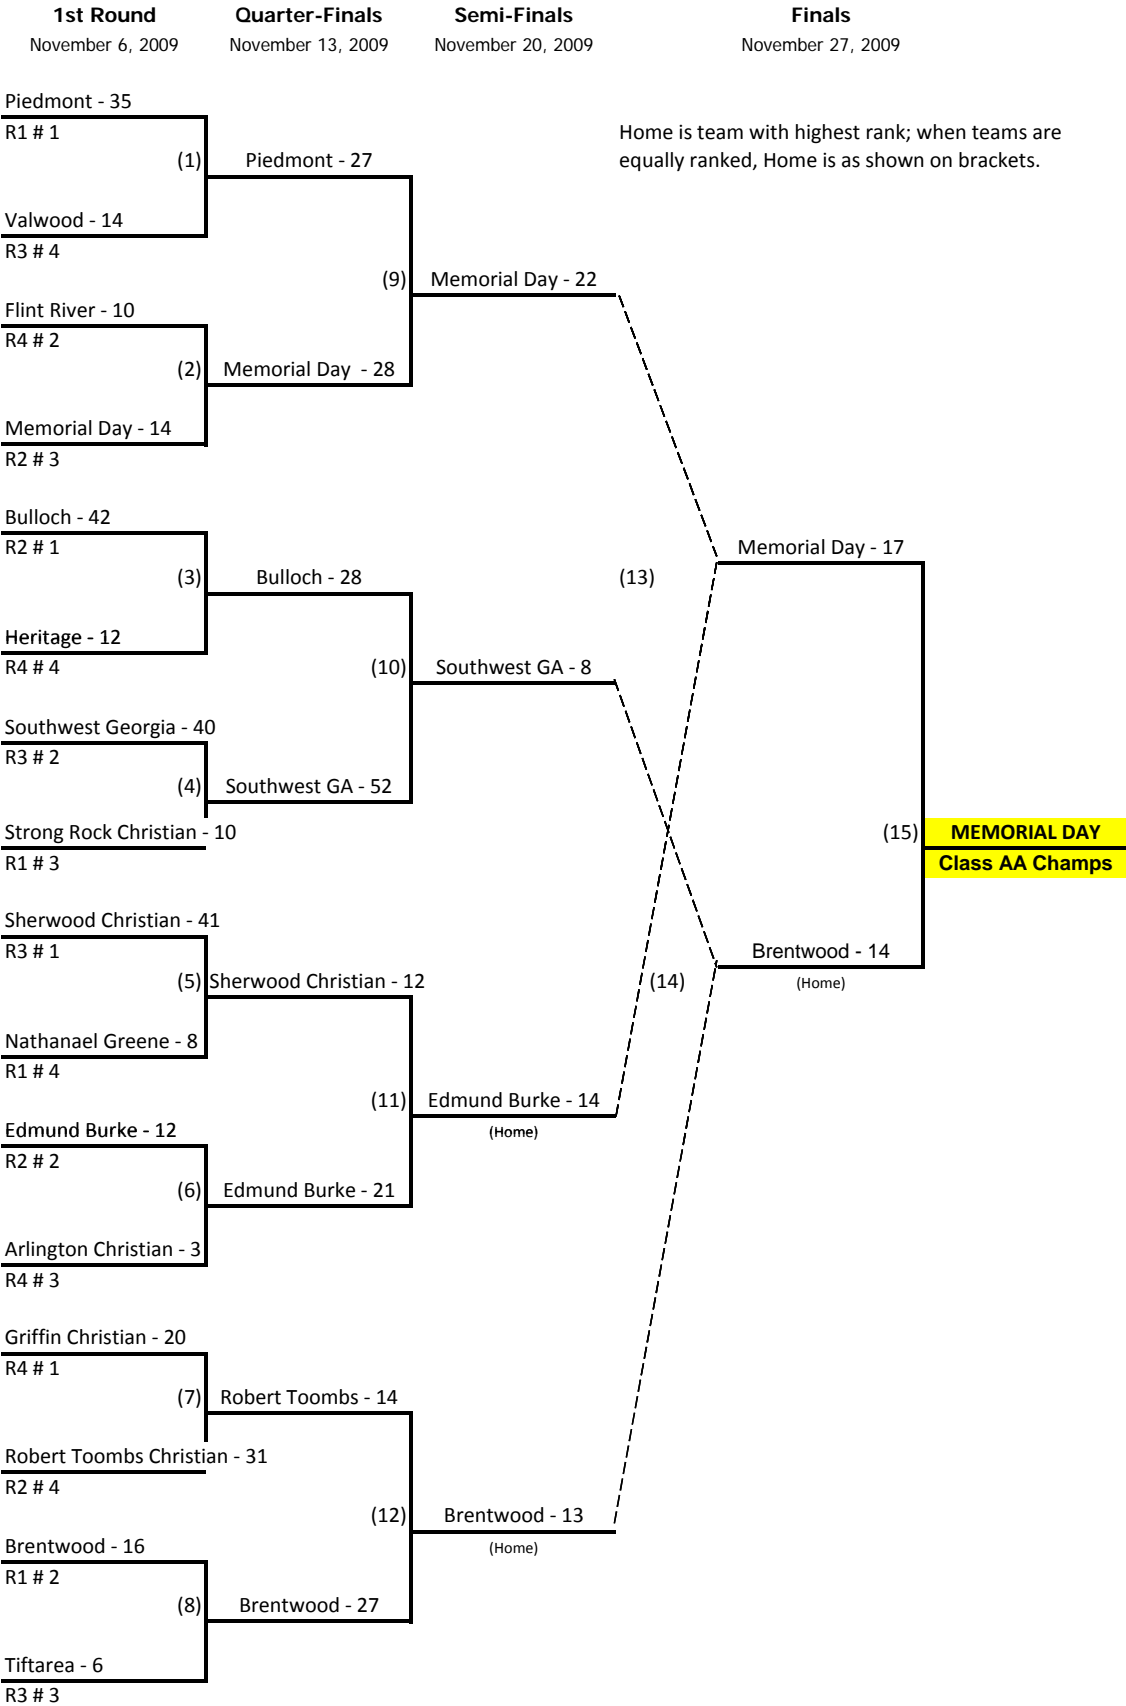

CLASS AA

2009 GISA FOOTBALL BRACKETS