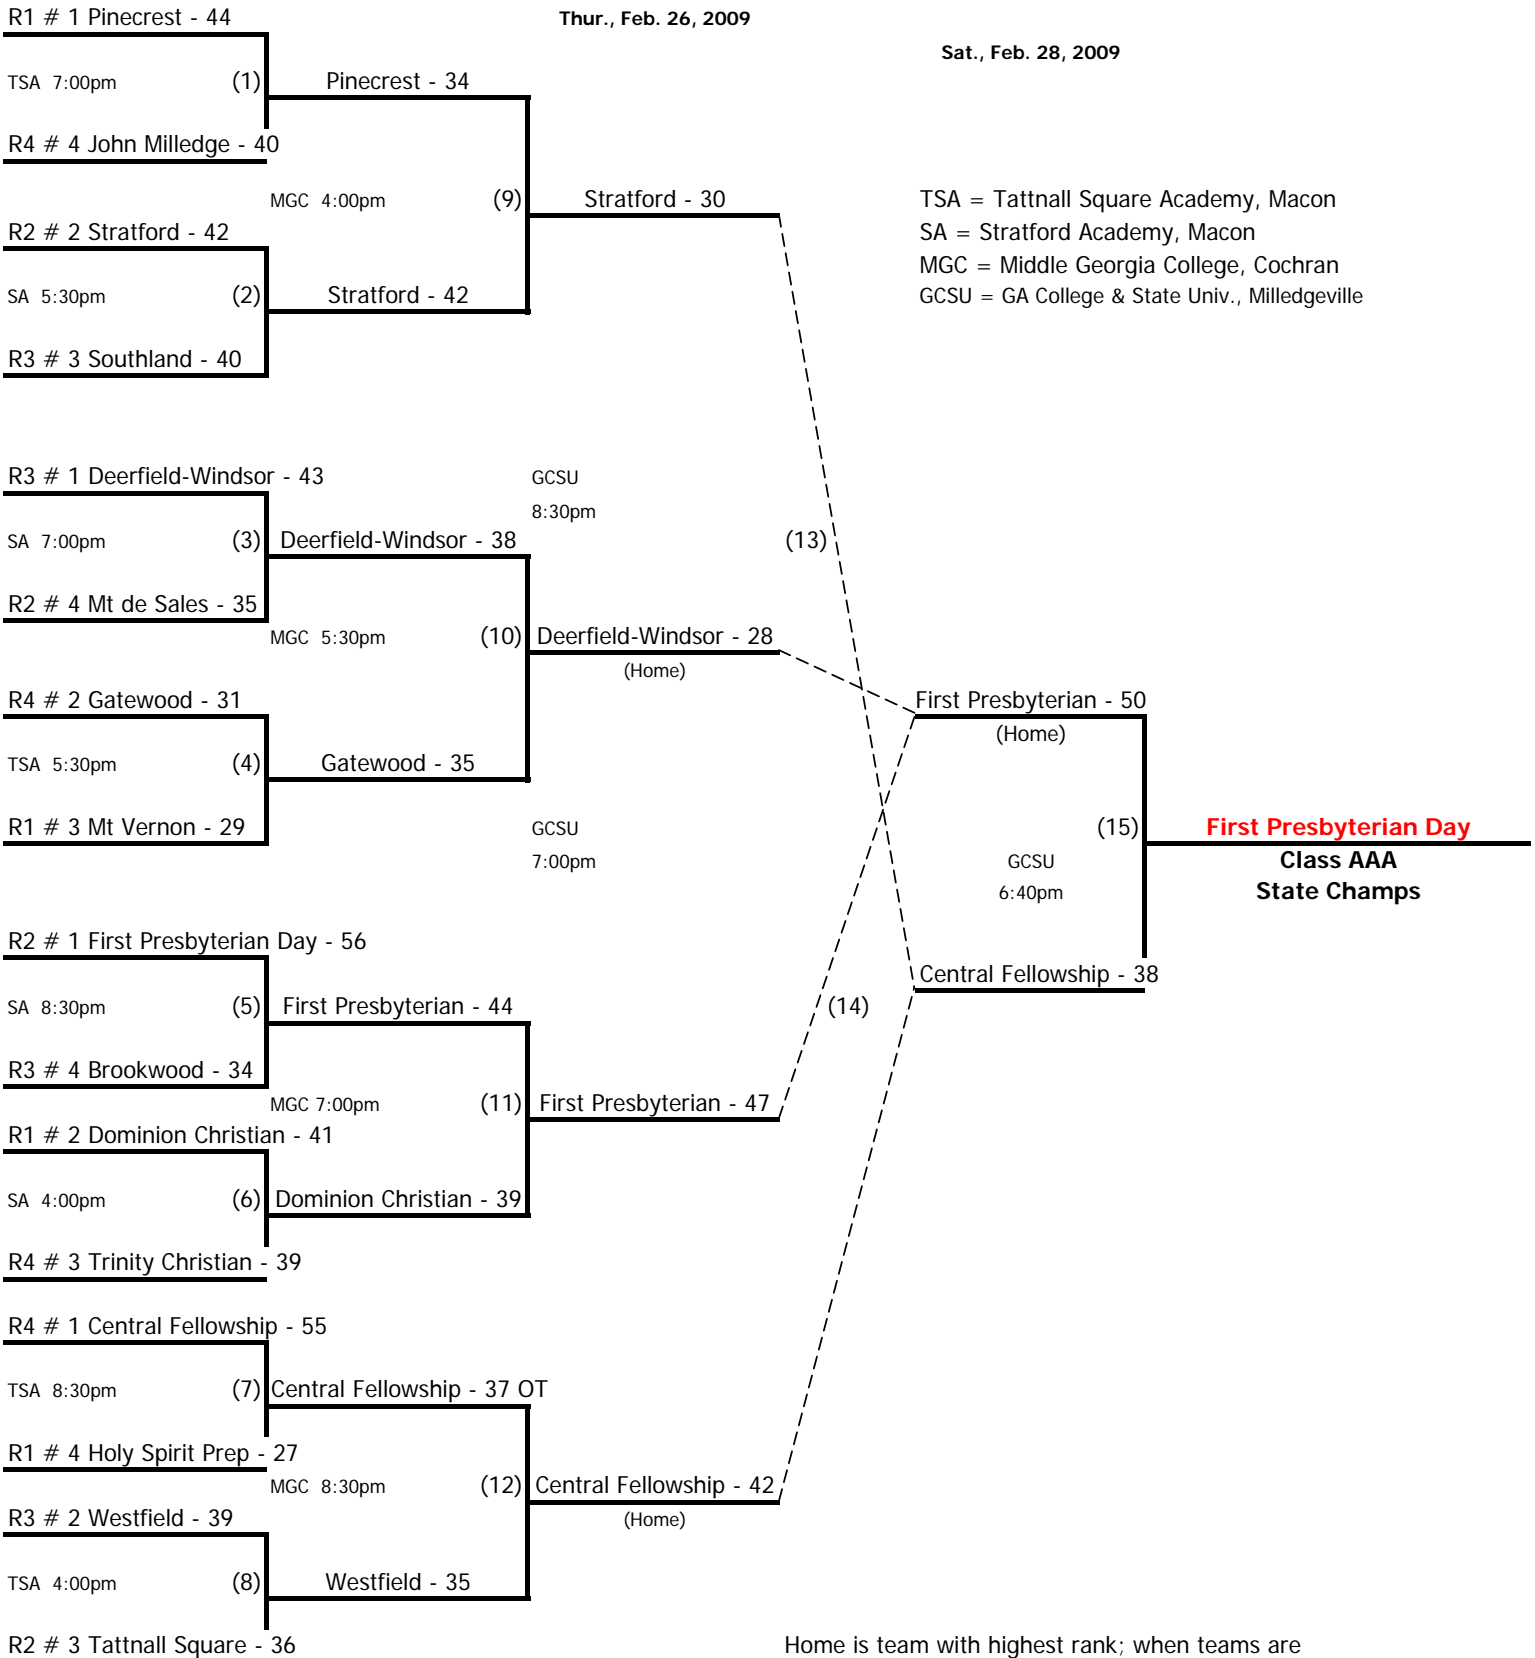

2009 GISA STATE BASKETBALL BRACKETS

Class AAA - GIRLS

Wed., Feb. 18, 2009

Fri., Feb. 20, 2009

Thur., Feb. 26, 2009

Sat., Feb. 28, 2009

Home is team with highest rank; when teams are equally ranked, Home is as shown on brackets.

GISA REGION BASKETBALL TOURNAMENTS 2009

Class A

Region 1A	February 10, 12 & 13	Thomas Jefferson Academy		
Girls				
Game #	Day	Time	Team	vs Team
1	Tuesday	6:00	# 4 John Hancock - 50	vs # 5 Twiggs - 52
3	Thursday	4:00	# 1 David Emanuel - 55	vs # 5 Twiggs - 32
5	Thursday	7:00	# 2 Thomas Jefferson - 20	vs # 3 Briarwood - 33
7	Friday	4:00	# 2 Thomas Jefferson	vs # 5 Twiggs
9	Friday	7:00	# 1 David Emanuel	vs # 3 Briarwood
Boys				
Game #	Day	Time	Team	vs Team
2	Tuesday	7:30	# 4 David Emanuel - 69	vs # 5 Twiggs - 40
4	Thursday	5:30	# 1 John Hancock - 66	vs # 4 David Emanuel - 64
6	Thursday	8:30	# 2 Briarwood - 49	vs # 3 Thomas Jefferson - 50 (OT)
8	Friday	5:30	# 2 Briarwood	vs # 4 David Emanuel
10	Friday	8:30	# 1 John Hancock	vs # 3 Thomas Jefferson
Region 2A	February 10, 12, 13	South GA, hosted by CCA		
Girls				
Game #	Day	Time	Team	vs Team
2	Tuesday	5:30	# 4 Providence Chr. - 24	vs # 5 First Presbyterian Chr. - 53
4	Thursday	4:00	# 1 Georgia Christian - 64	vs # 5 First Presbyterian Christian - 34
6	Thursday	7:00	# 2 Heritage Christian - 34	vs # 3 Citizens Christian - 33
8	Friday	4:00	# 3 Citizens Christian	vs # 5 First Presbyterian Christian
10	Friday	7:00	# 1 Georgia Christian	vs # 2 Heritage Christian
Boys				
Game #	Day	Time	Team	vs Team
1	Tuesday	4:00	# 3 Georgia Christian - 66	vs # 6 Heritage Christian - 53
3	Tuesday	7:00	# 4 Citizens Christian - 64	vs # 5 Providence Christian - 34
5	Thursday	5:30	# 1 First Presby. Chr. - 87	vs # 4 Citizens Christian - 54
7	Thursday	8:30	# 2 Bethesda - 63	vs # 3 Georgia Christian - 19
9	Friday	5:30	# 3 Georgia Christian	vs # 4 Citizens Christian
11	Friday	8:30	# 1 First Presbyterian Chr.	vs # 2 Bethesda
Region 3A	February 10, 12, & 13	Andrew, Hosted by Randolph Southern		
Girls				
Game #	Day	Time	Team	vs Team
1	Monday	5:30	# 4 Westwood - 46	vs # 5 Randolph Southern - 52
3	Thursday	4:00	# 2 Crisp - 25	vs # 3 Fullington - 27
5	Thursday	7:00	# 1 Terrell - 64	vs # 5 Randolph Southern - 20
7	Friday	4:00	# 2 Crisp - 29	vs # 5 Randolph Southern - 28
9	Friday	7:00	# 1 Terrell - 43	vs # 3 Fullington - 55
Boys				
Game #	Day	Time	Team	vs Team
2	Monday	7:00	# 4 Randolph Southern - 54	vs # 5 Westwood - 52
4	Thursday	5:30	# 2 Crisp - 42	vs # 3 Fullington - 39
6	Thursday	8:30	# 1 Terrell - 65	vs # 4 Randolph Southern - 35
8	Friday	5:30	# 3 Fullington - 50	vs # 4 Randolph Southern - 43
10	Friday	8:30	# 1 Terrell - 30	vs # 2 Crisp - 41
Region 4A	February 10, 12, 13	Oak Mountain Academy		
Girls				
Game #	Day	Time	Team	vs Team
1	Tuesday	4:00	# 4 LaFayette Chr. - 53	vs # 5 Praise - 50 (2OT's)
5	Thursday	4:00	# 2 Monroe - 19	vs # 3 Covenant - 35
7	Thursday	7:00	# 1 Oak Mountain - 72	vs # 4 LaFayette Christian - 30
9	Friday	4:00	# 2 Monroe - 45	vs # 4 LaFayette Christian - 41
11	Friday	7:00	# 1 Oak Mountain - 58	vs # 3 Covenant - 28