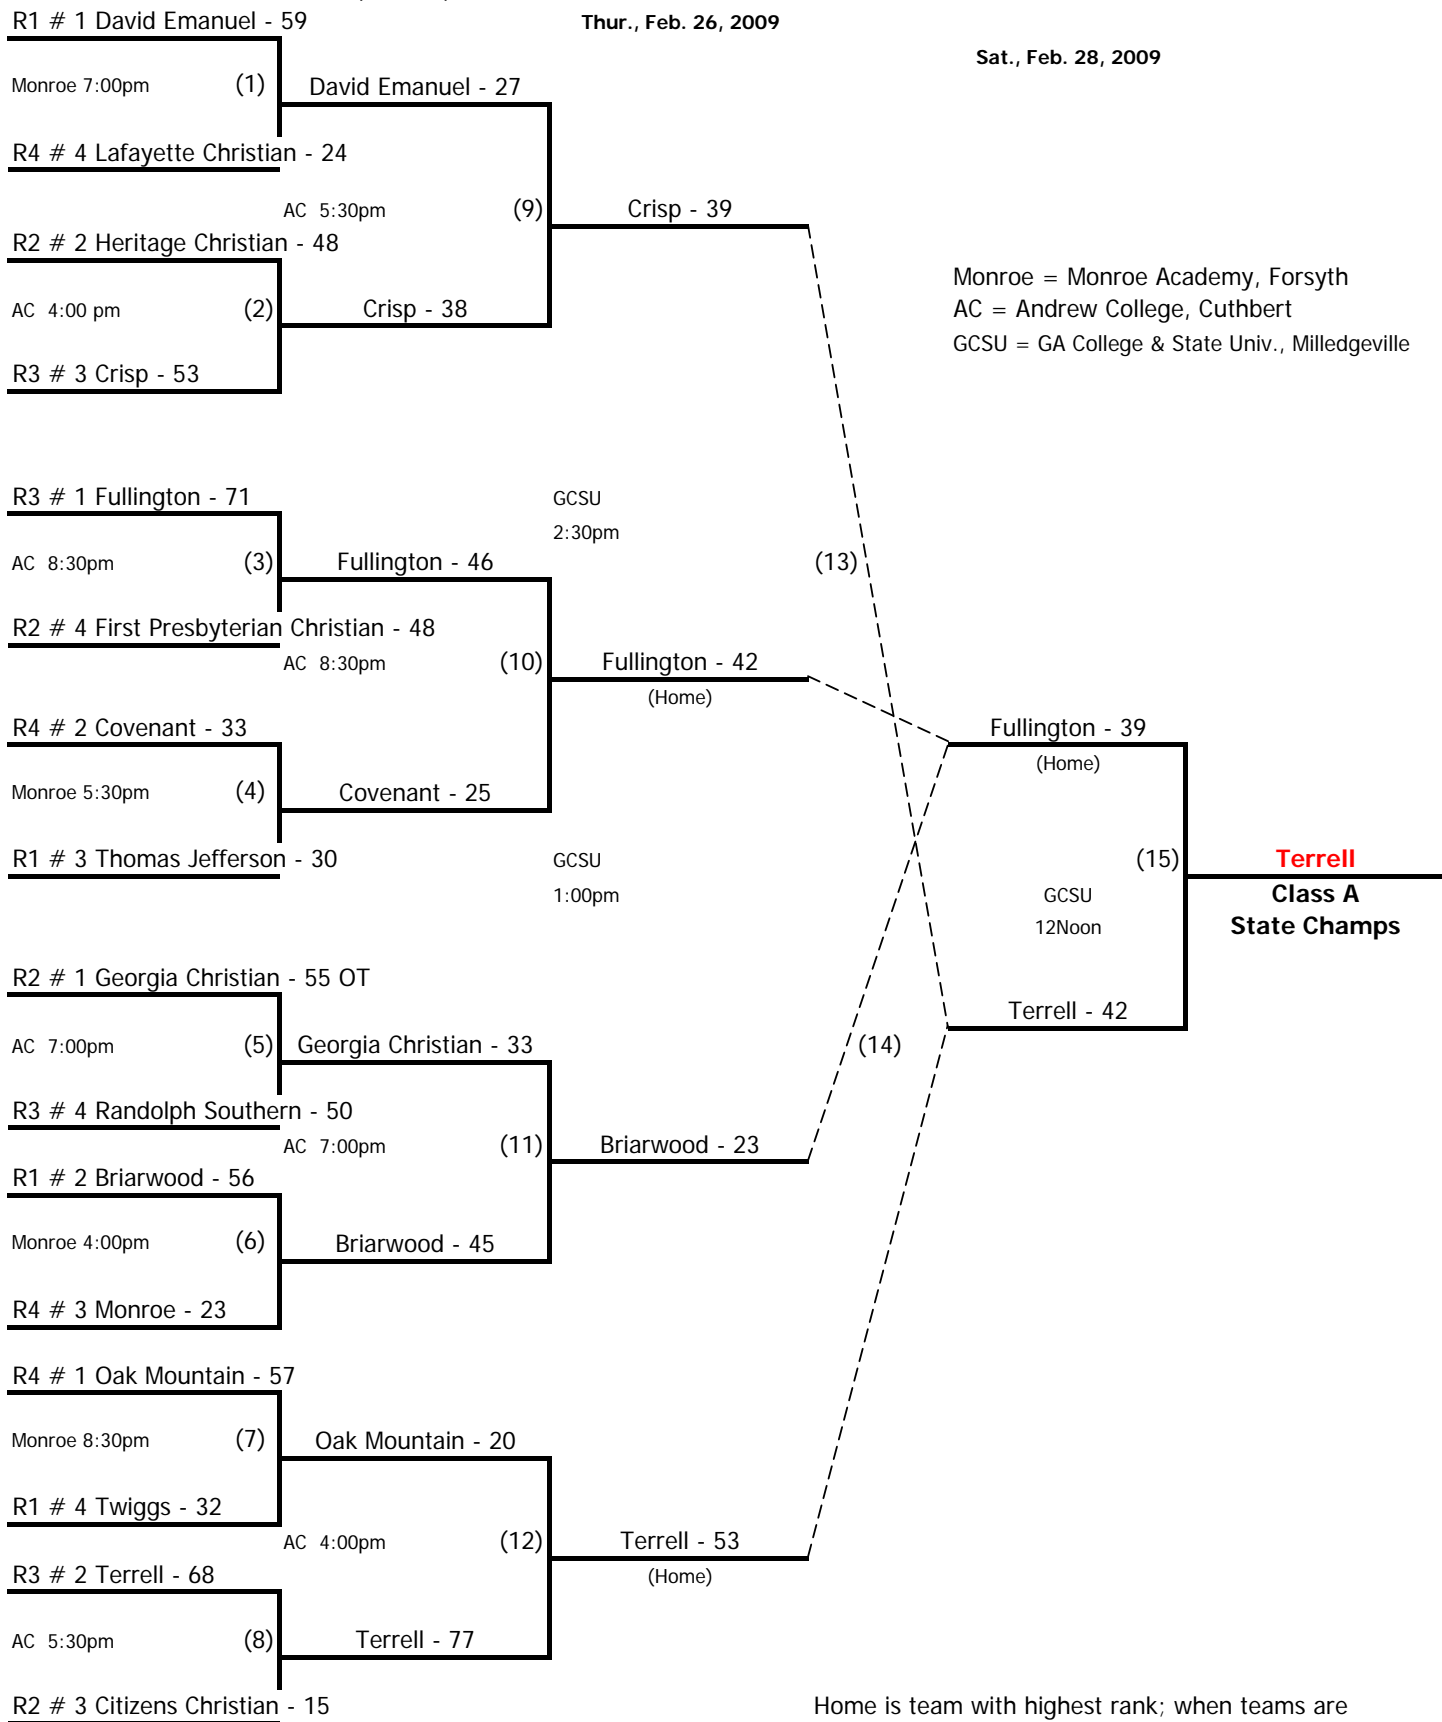

2009 GISA STATE BASKETBALL BRACKETS

Class A - GIRLS

Wed., Feb. 18, 2009

Fri., Feb. 20, 2009

Thur., Feb. 26, 2009

Sat., Feb. 28, 2009

R1 # 1 David Emanuel - 59

Monroe 7:00pm (1) David Emanuel - 27