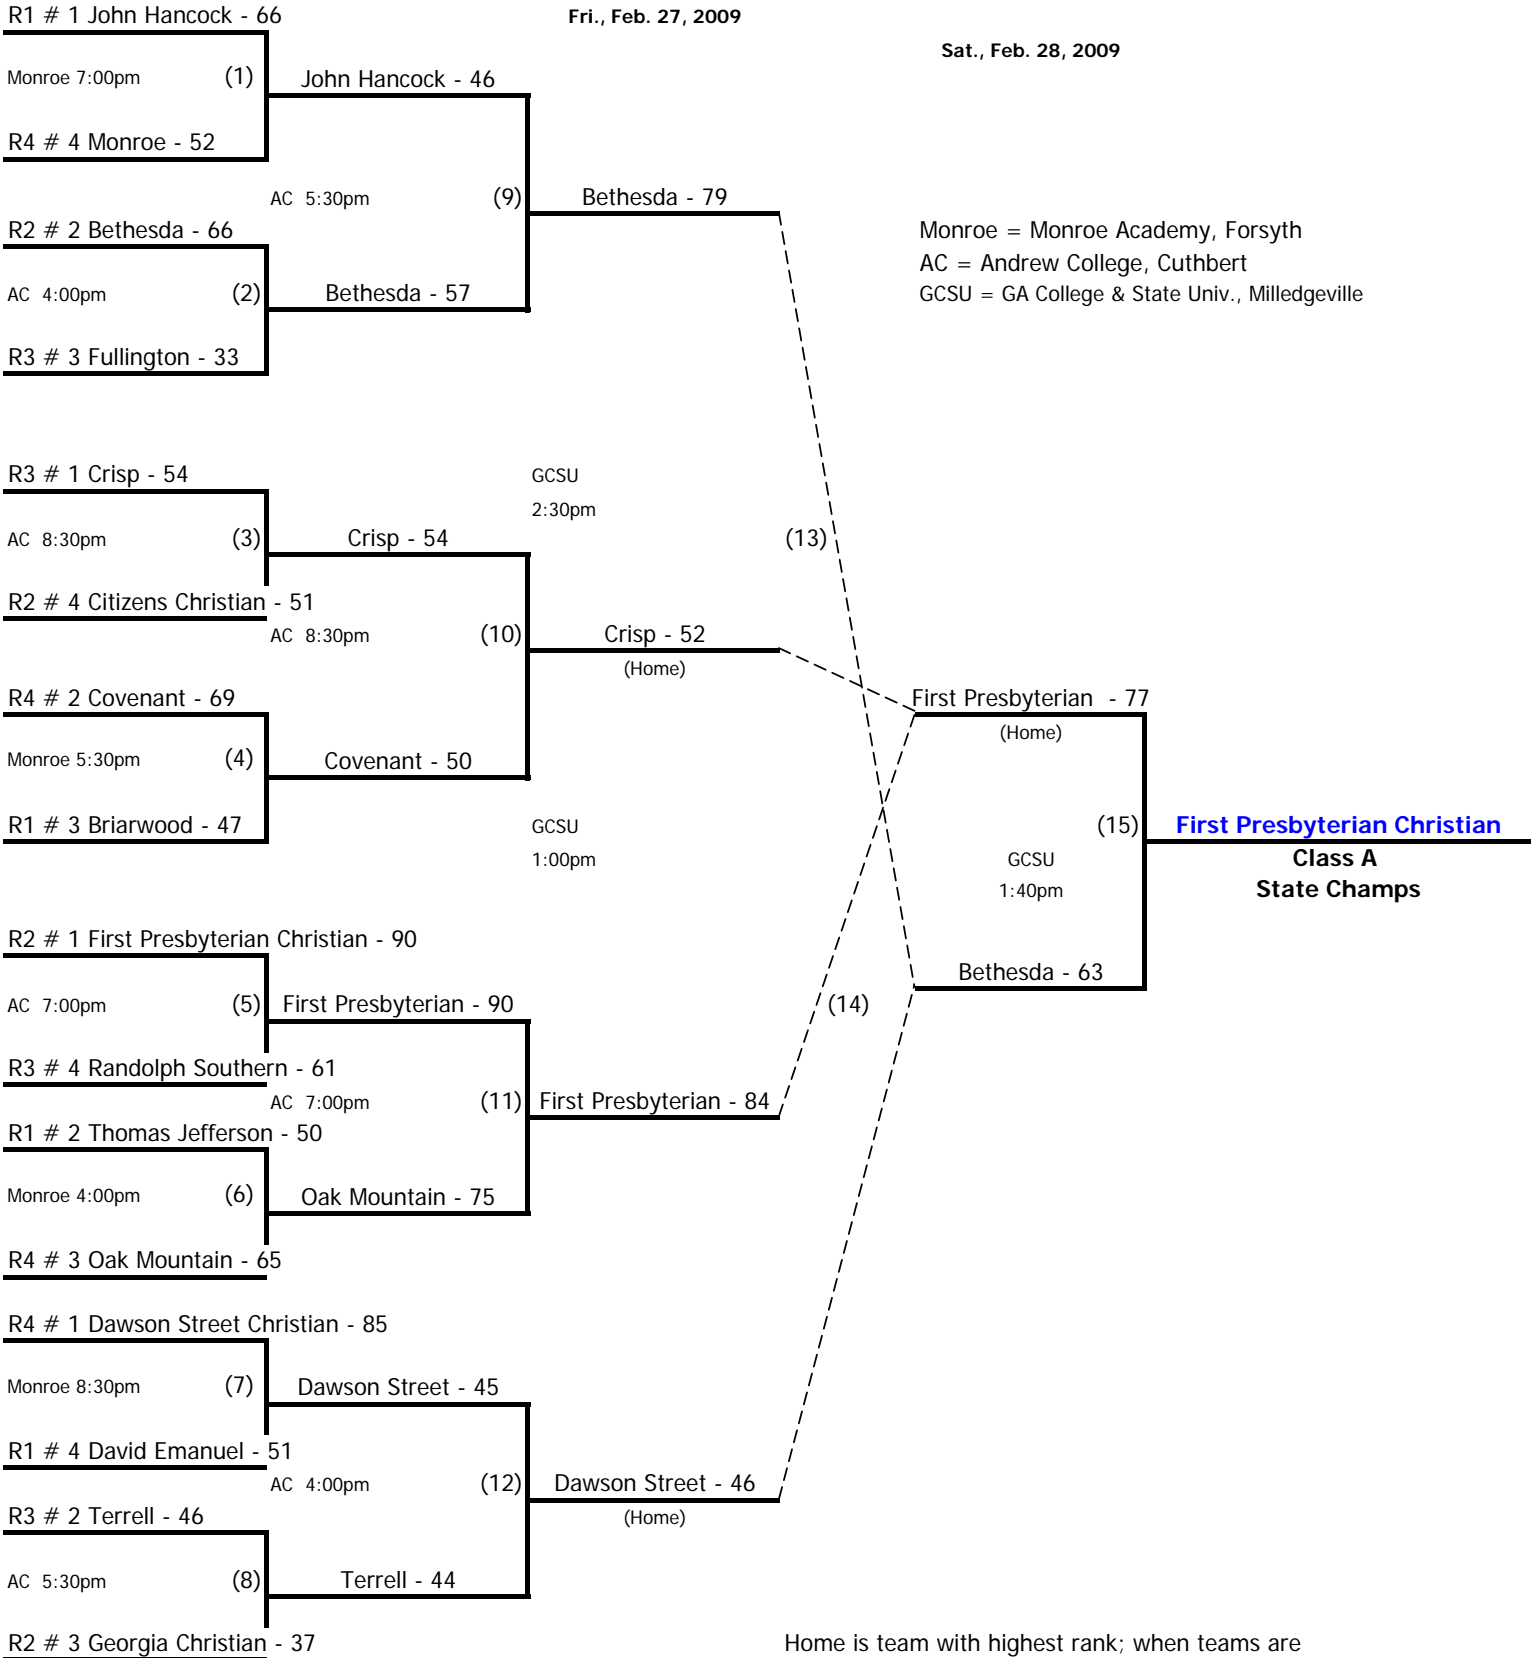

**A
L
L
R
E
G
I
O
N

2
0
0
9**

2009 GISA STATE BASKETBALL BRACKETS

Class A - BOYS

Thur., Feb. 19, 2009

Sat., Feb. 21, 2009

Fri., Feb. 27, 2009

Sat., Feb. 28, 2009