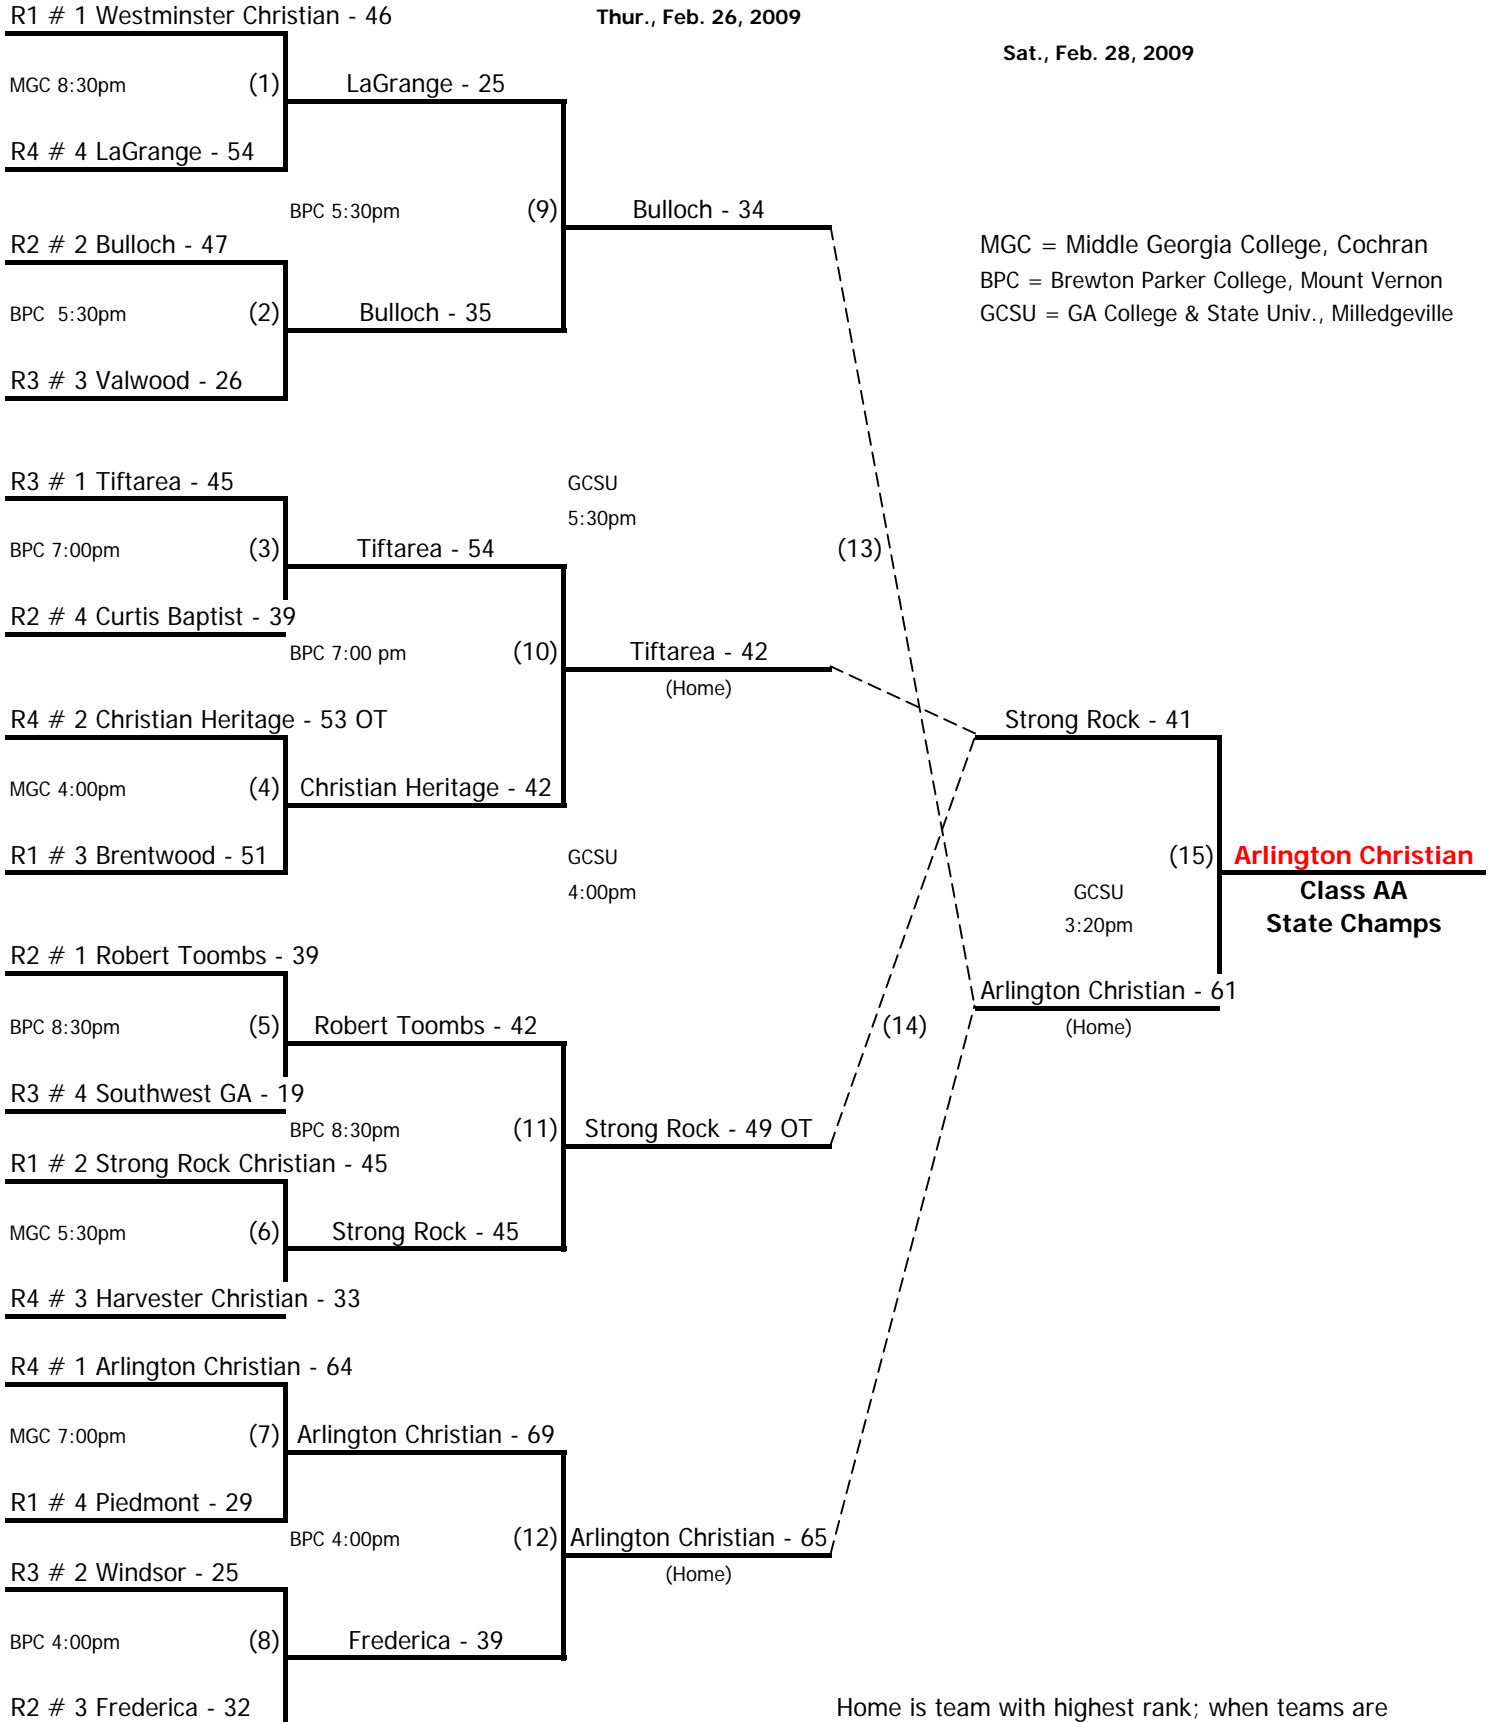

2009 GISA STATE BASKETBALL BRACKETS

Class AA - GIRLS

Wed., Feb. 18, 2009

Fri., Feb. 20, 2009

Thur., Feb. 26, 2009

Sat., Feb. 28, 2009

Home is team with highest rank; when teams are equally ranked, Home is as shown on brackets.