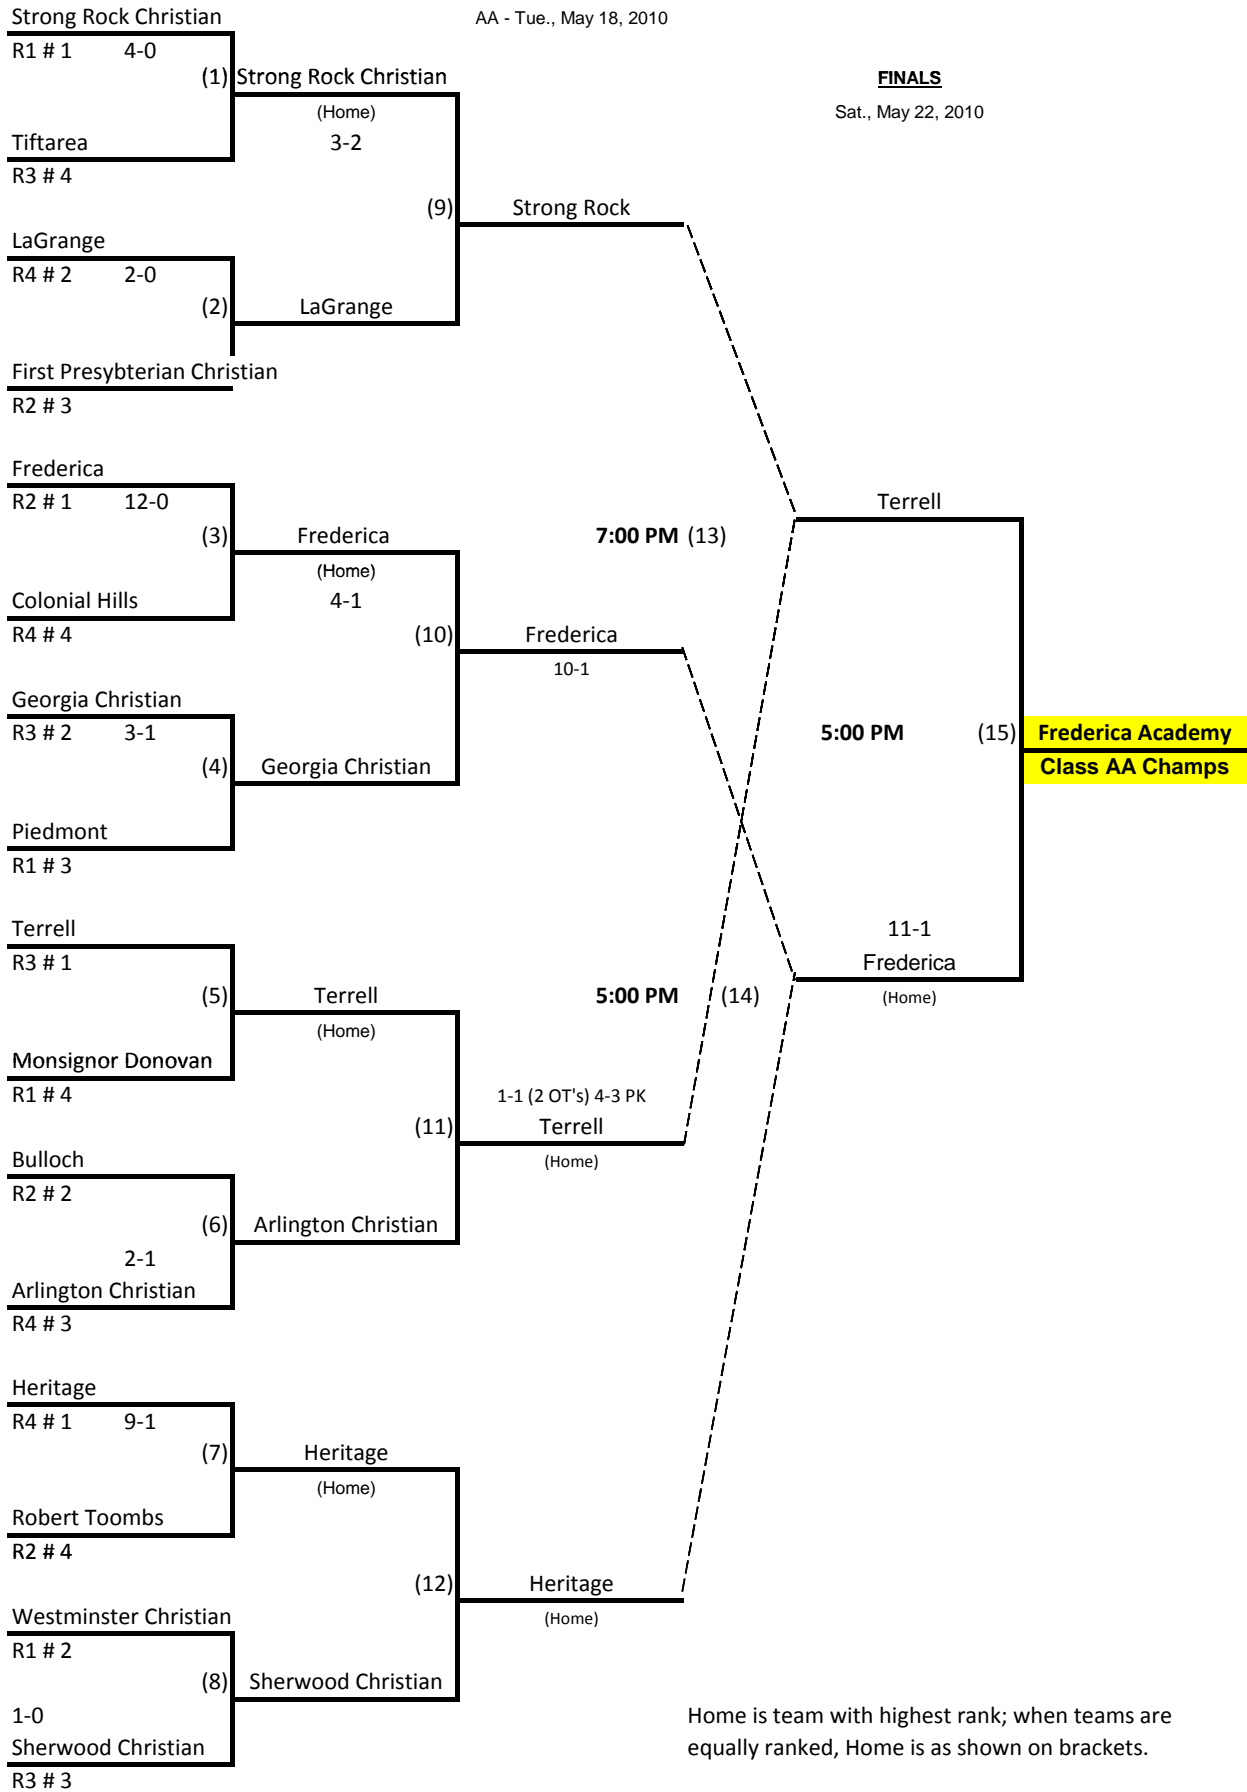

2010 GISA STATE GIRLS' SOCCER TOURNAMENTS - CLASS AA

1st Round

Sat., May 8, 2010

Quarter-Finals

Sat., May 15, 2010

GIRLS Semi-Finals & Finals played at Mt de Sales' Cavalier Fields

Semi-Finals

AA - Tue., May 18, 2010

FINALS

Sat., May 22, 2010