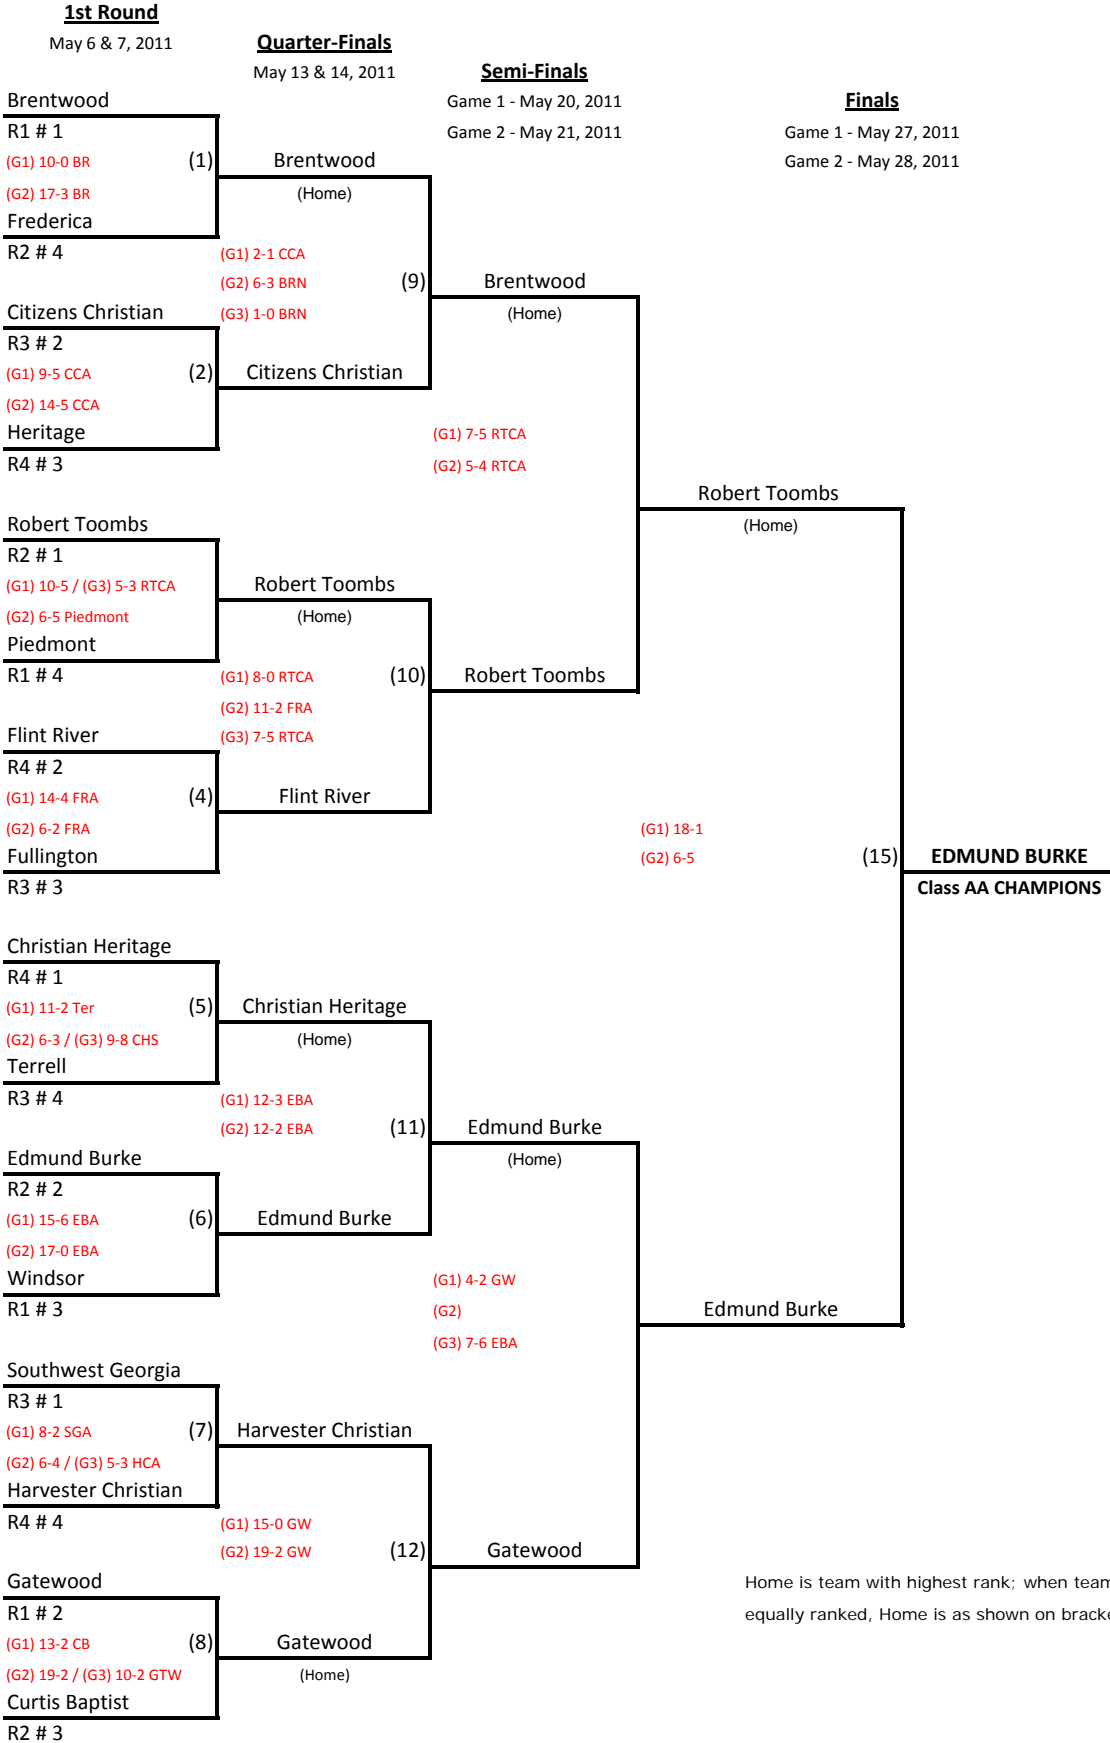

2011 GISA CLASS AA STATE BASEBALL TOURNAMENT

Best 2 out of 3 for ALL Series

Home is team with highest rank; when teams are equally ranked, Home is as shown on brackets.