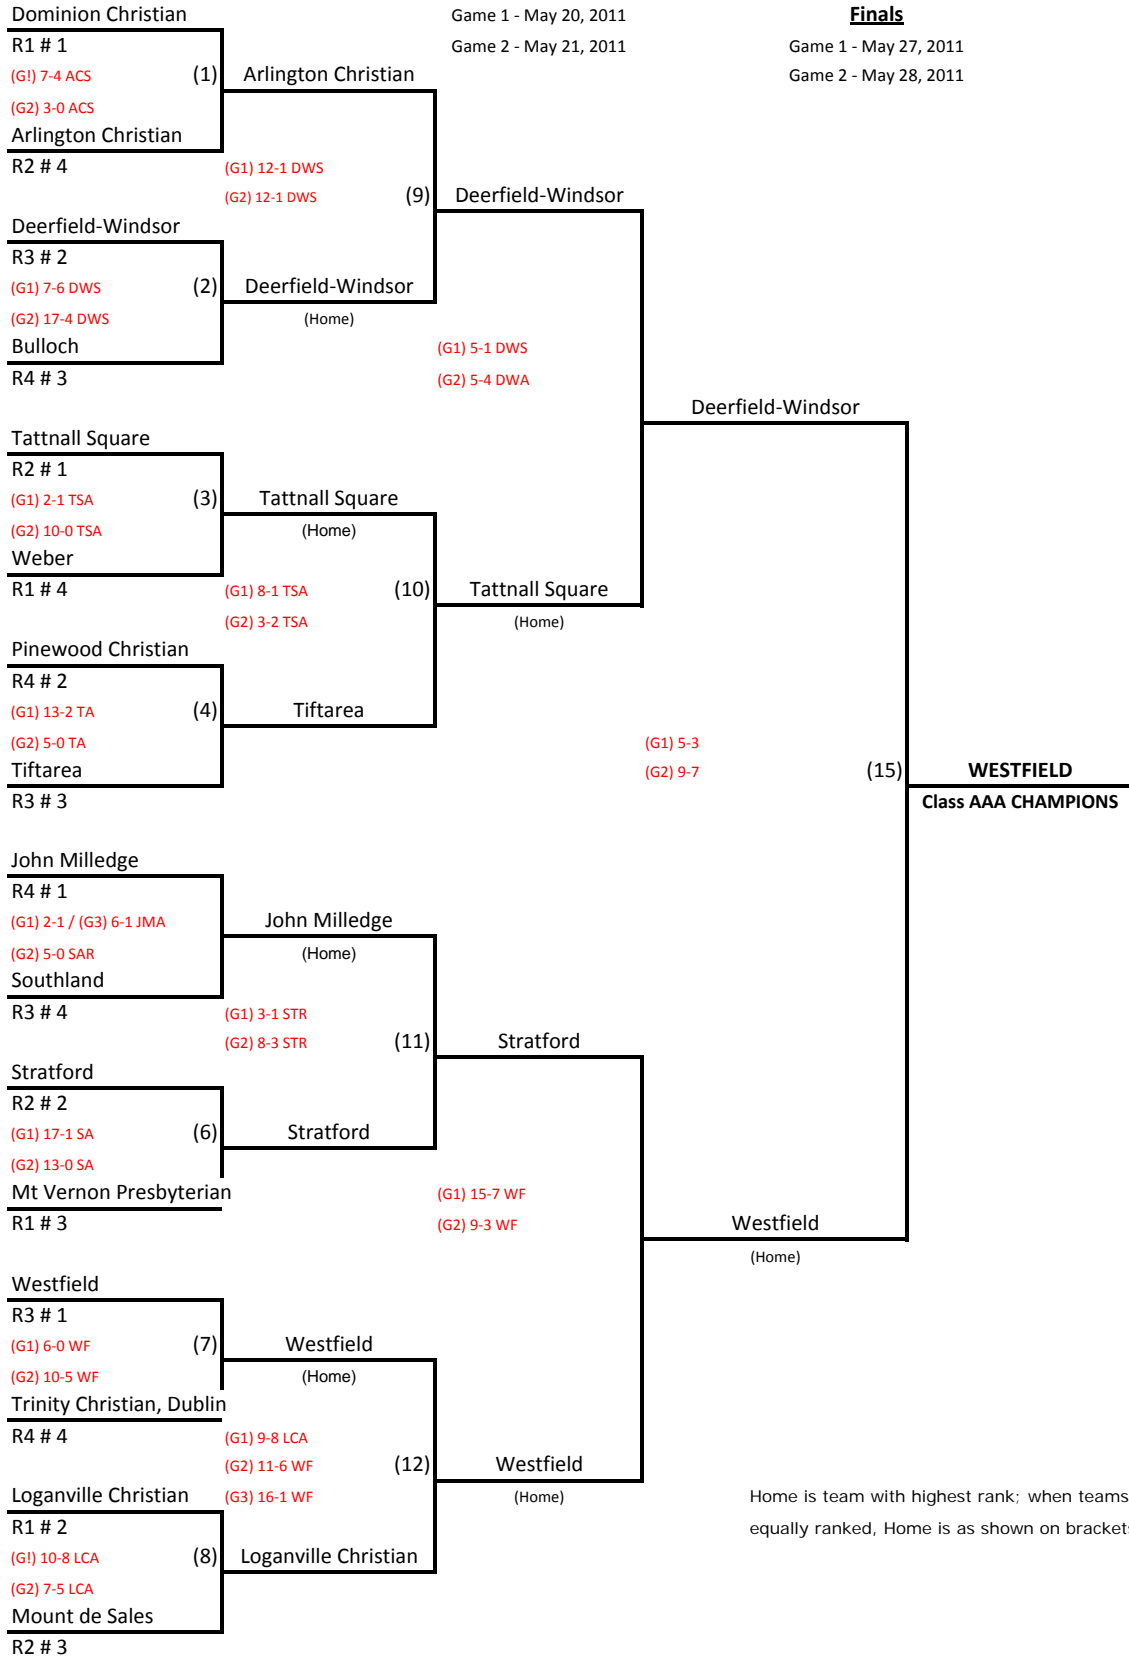

2011 GISA CLASS AAA STATE BASEBALL TOURNAMENT

Best 2 out of 3 for ALL Series

1st Round

May 6 & 7, 2011

Quarter-Finals

May 13 & 14, 2011

Semi-Finals

Game 1 - May 20, 2011

Game 2 - May 21, 2011

Finals

Game 1 - May 27, 2011

Game 2 - May 28, 2011