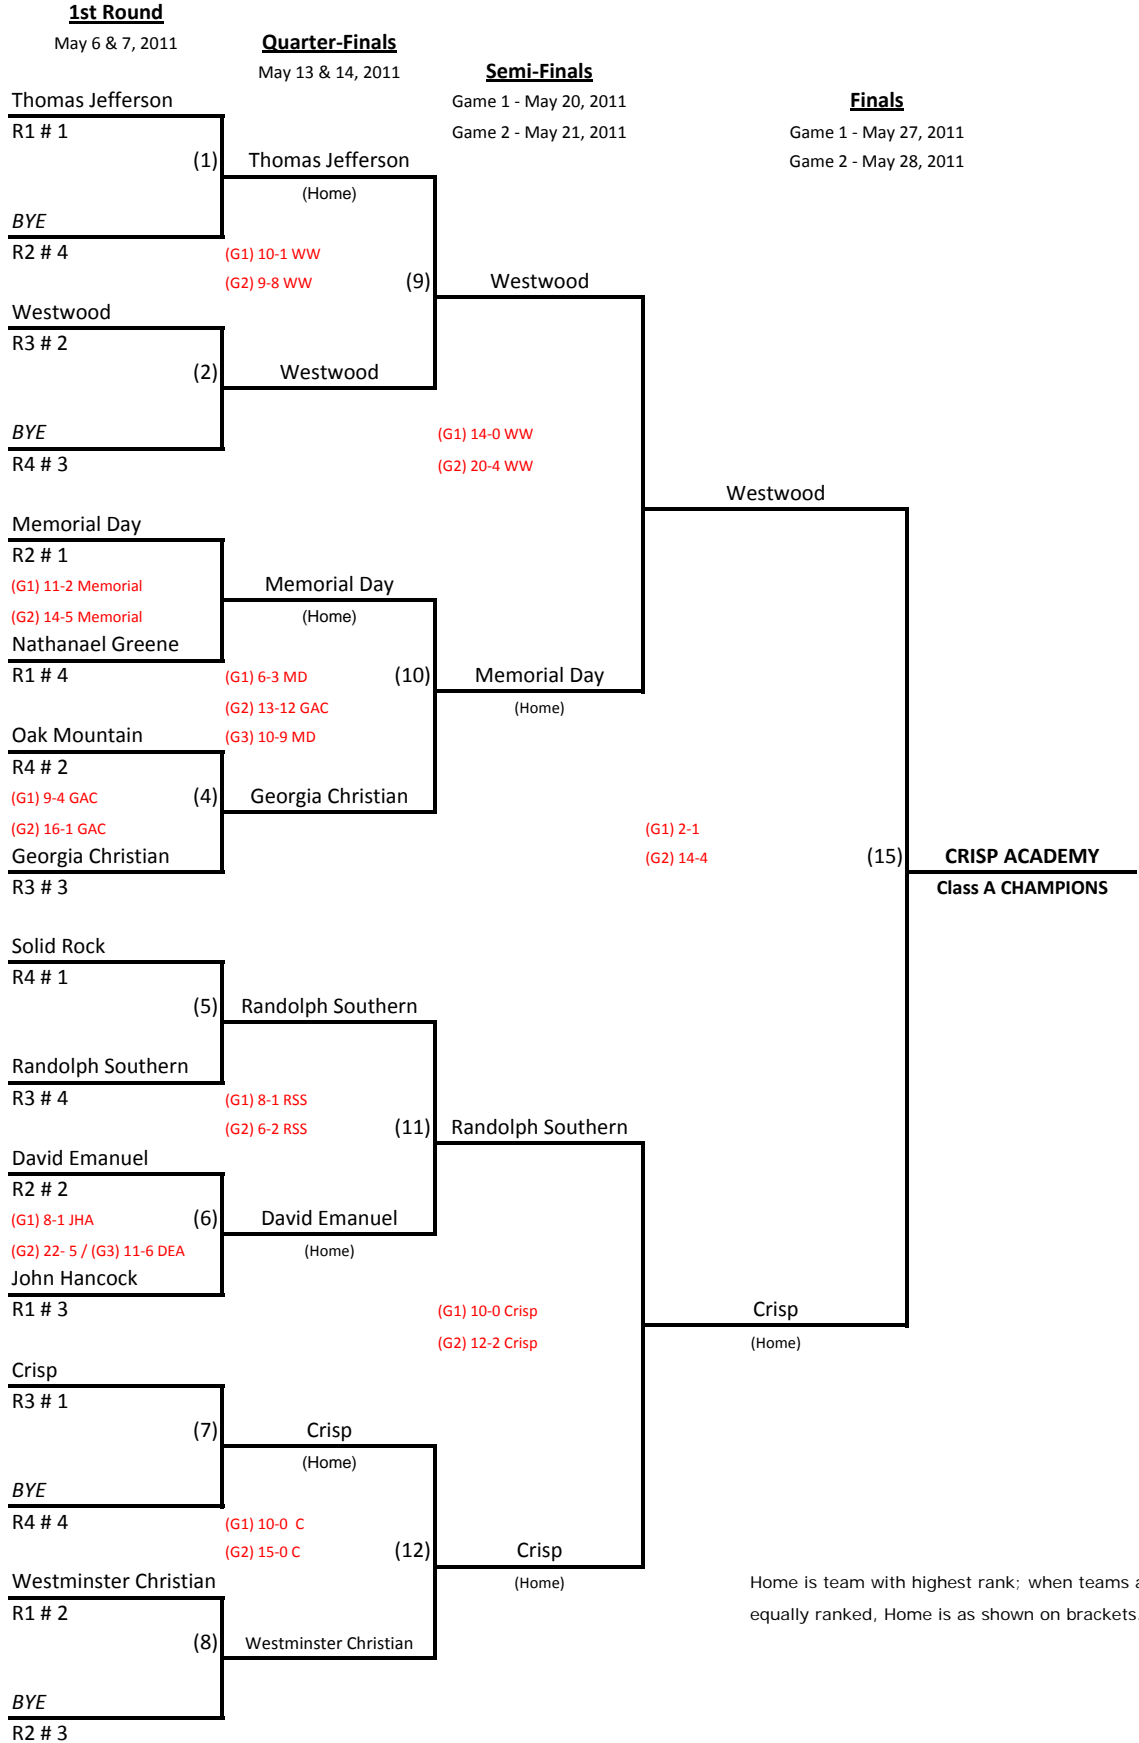

2011 GISA CLASS A STATE BASEBALL TOURNAMENT

Best 2 out of 3 for ALL Series