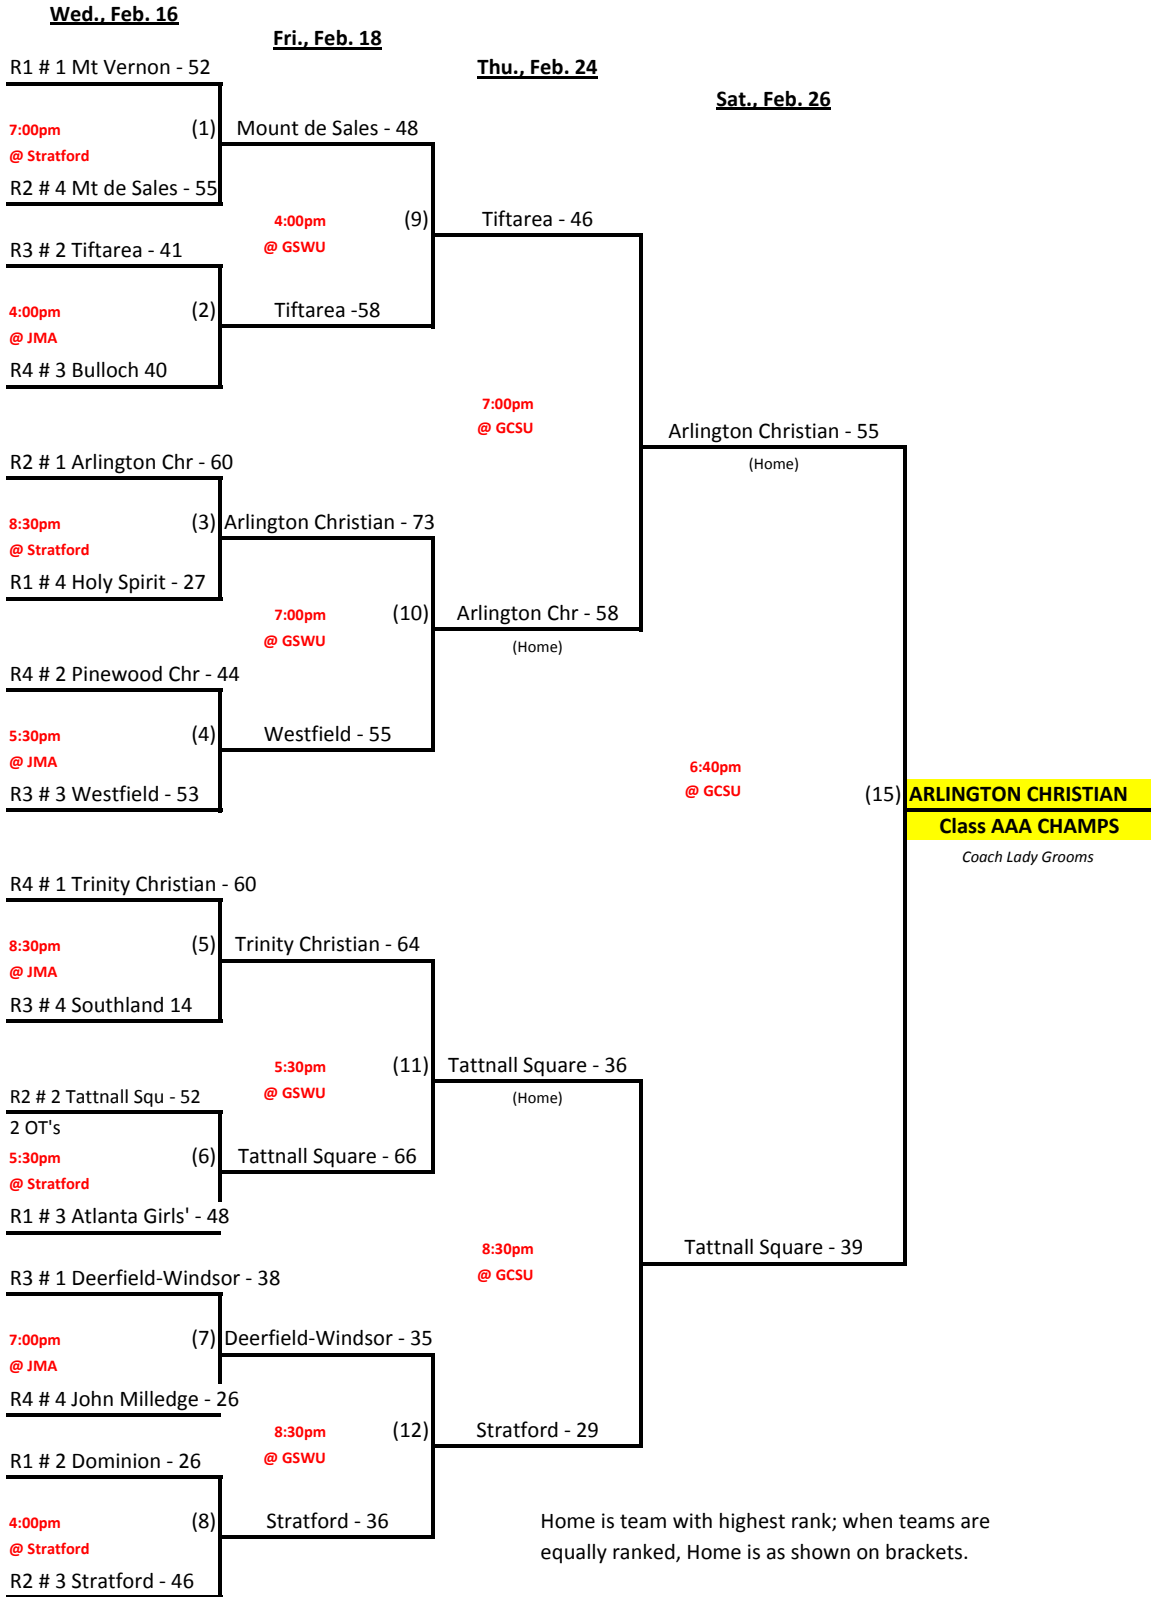

**2011 GISA STATE BASKETBALL TOURNAMENT
CLASS AAA - GIRLS**

Stratford = Stratford Academy, 6010 Peake Rd, Macon, GA 31220
JMA = John Milledge Academy, 197 Log Cabin Rd NE, Milledgeville, GA 31061
GSWU = Georgia Southwestern State University, 800 GSW Dr., Americus, GA 31709
GCSU = Georgia College & State University, 231 W. Hancock St., Milledgeville, GA 31061