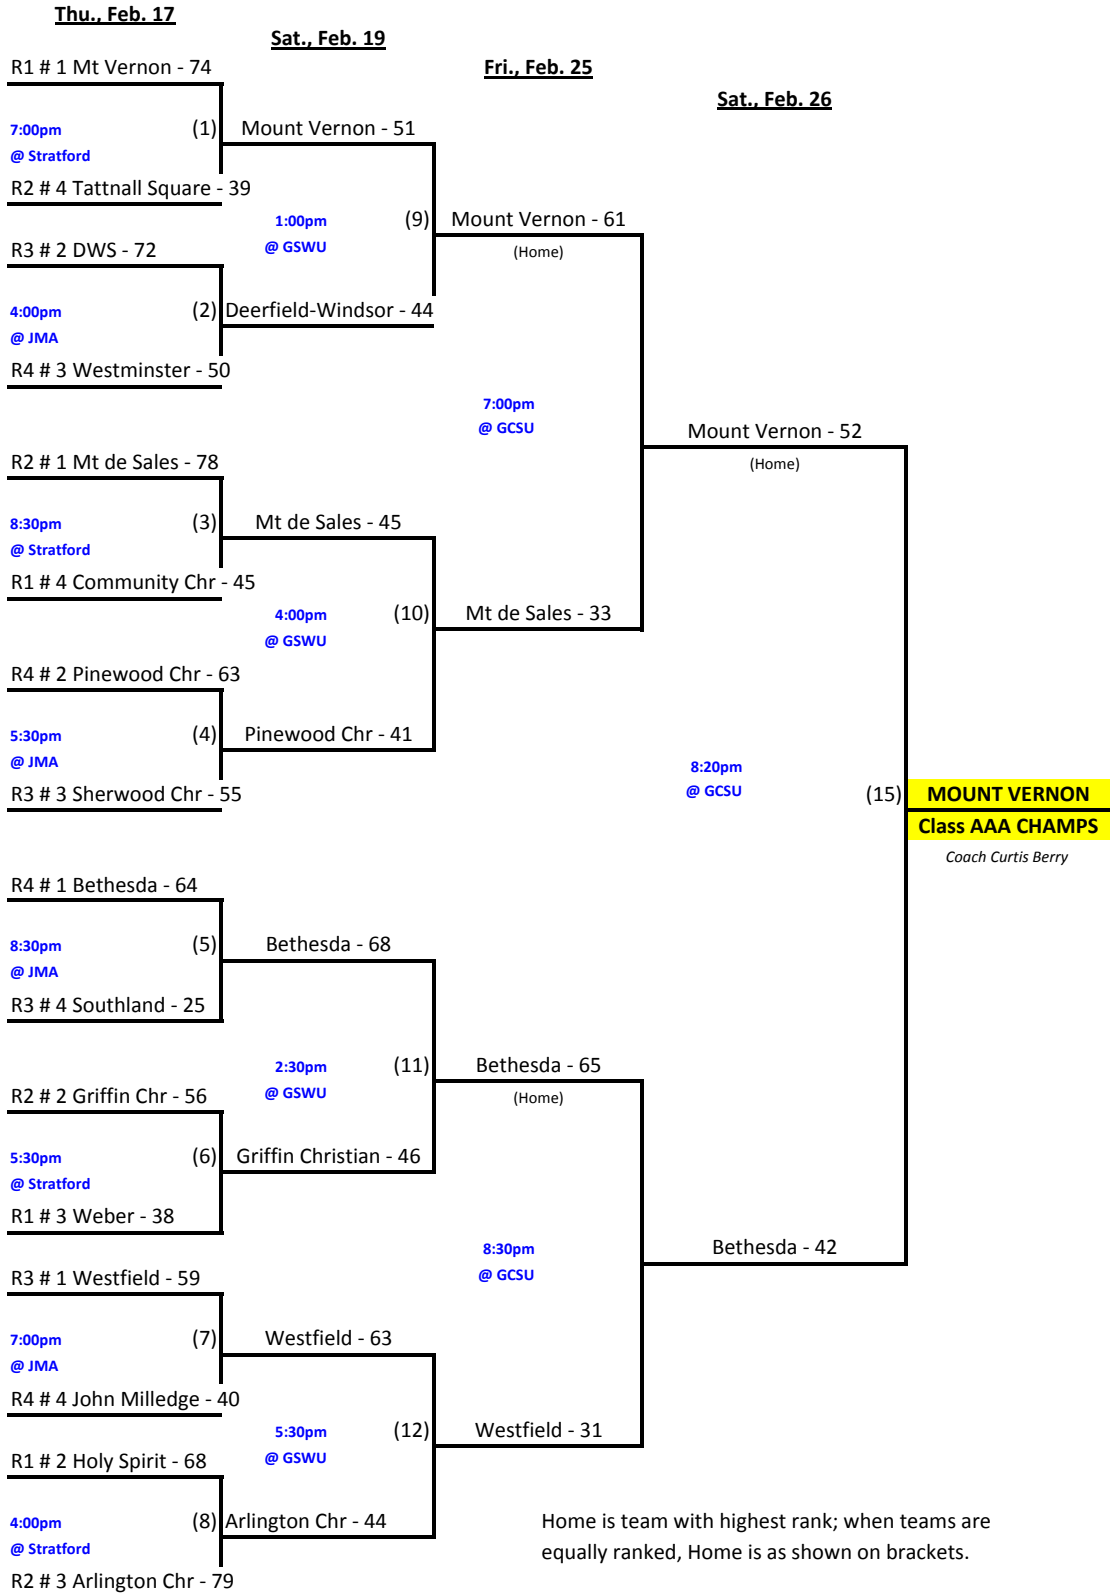

**2011 GISA STATE BASKETBALL TOURNAMENT
CLASS AAA - BOYS**

Stratford = Stratford Academy, 6010 Peake Rd, Macon, GA 31220
JMA = John Milledge Academy, 197 Log Cabin Rd NE, Milledgeville, GA 31061
GSWU = Georgia Southwestern State University, 800 GSW Dr., Americus, GA 31709
GCSU = Georgia College & State University, 231 W. Hancock St., Milledgeville, GA 31061