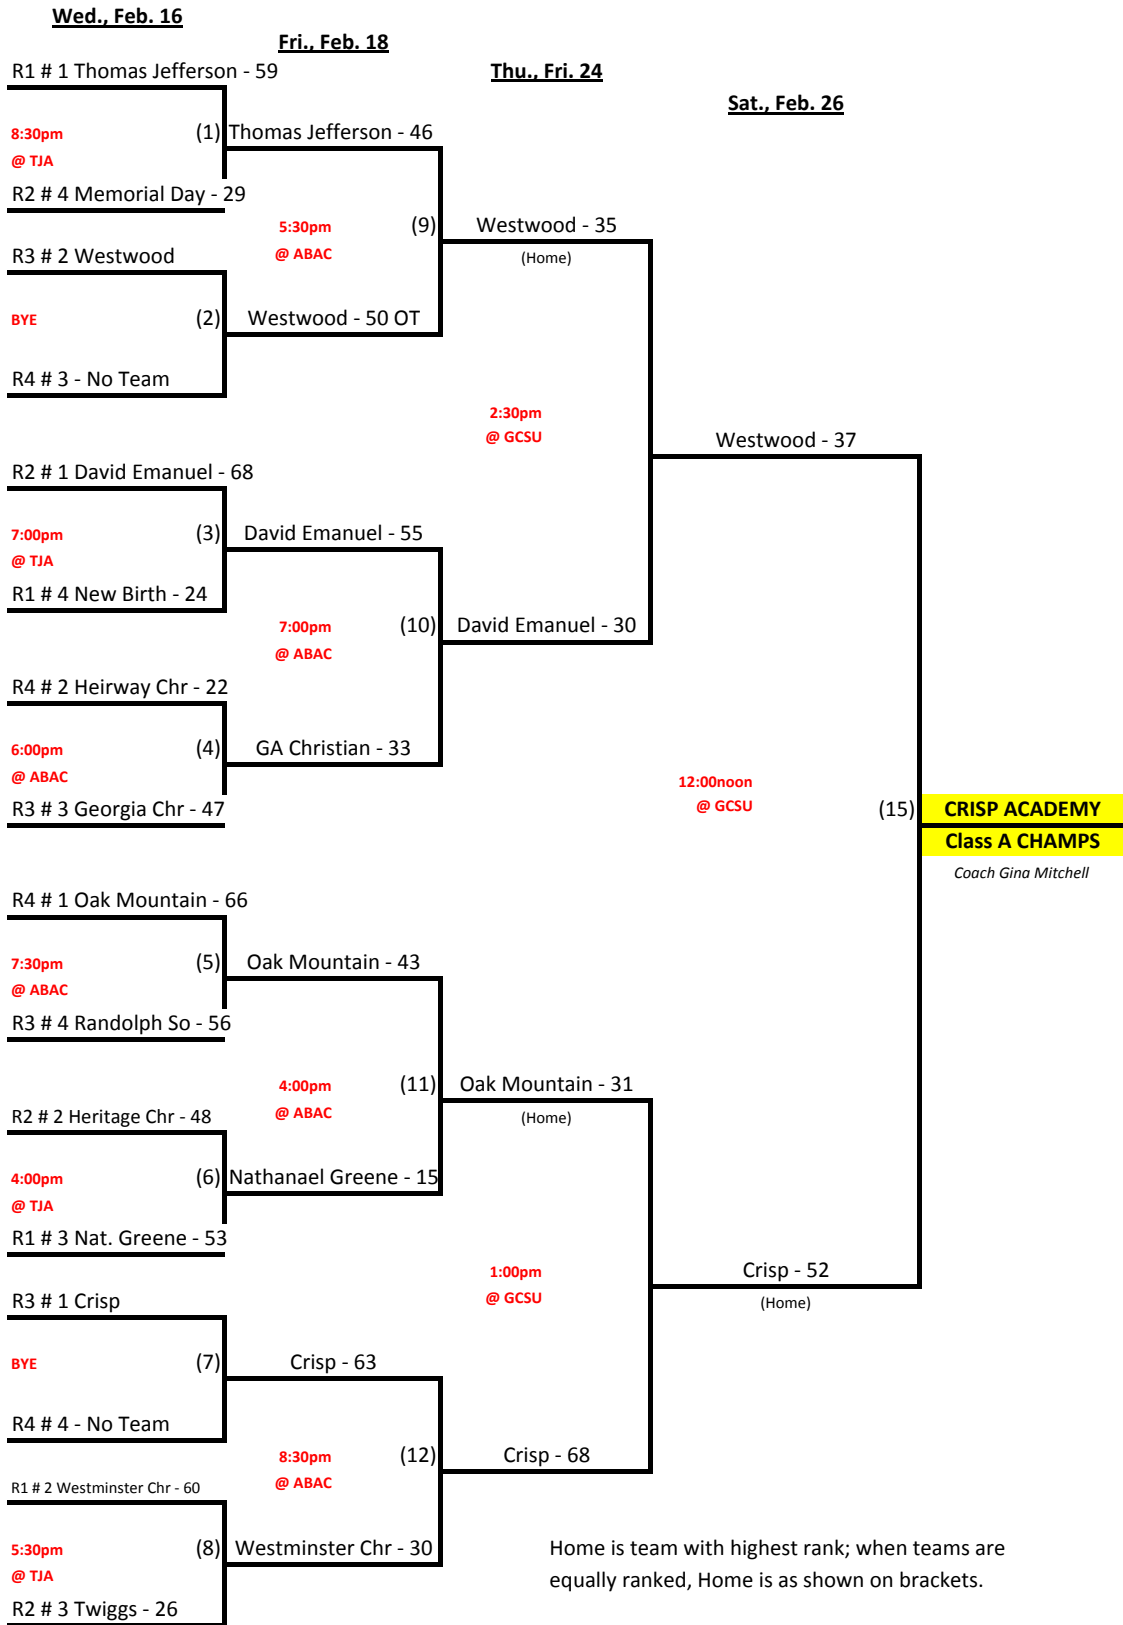

**2011 GISA STATE BASKETBALL TOURNAMENT
CLASS A - GIRLS**

TJA = Thomas Jefferson Academy, 2264 US Hwy 1 N., Louisville, GA 30434
 ABAC = Abraham Baldwin Agricultural College, 2802 Moore Hwy, Tifton, GA 31793
 GCSU = Georgia College & State University, 231 W. Hancock St., Milledgeville, GA 31061