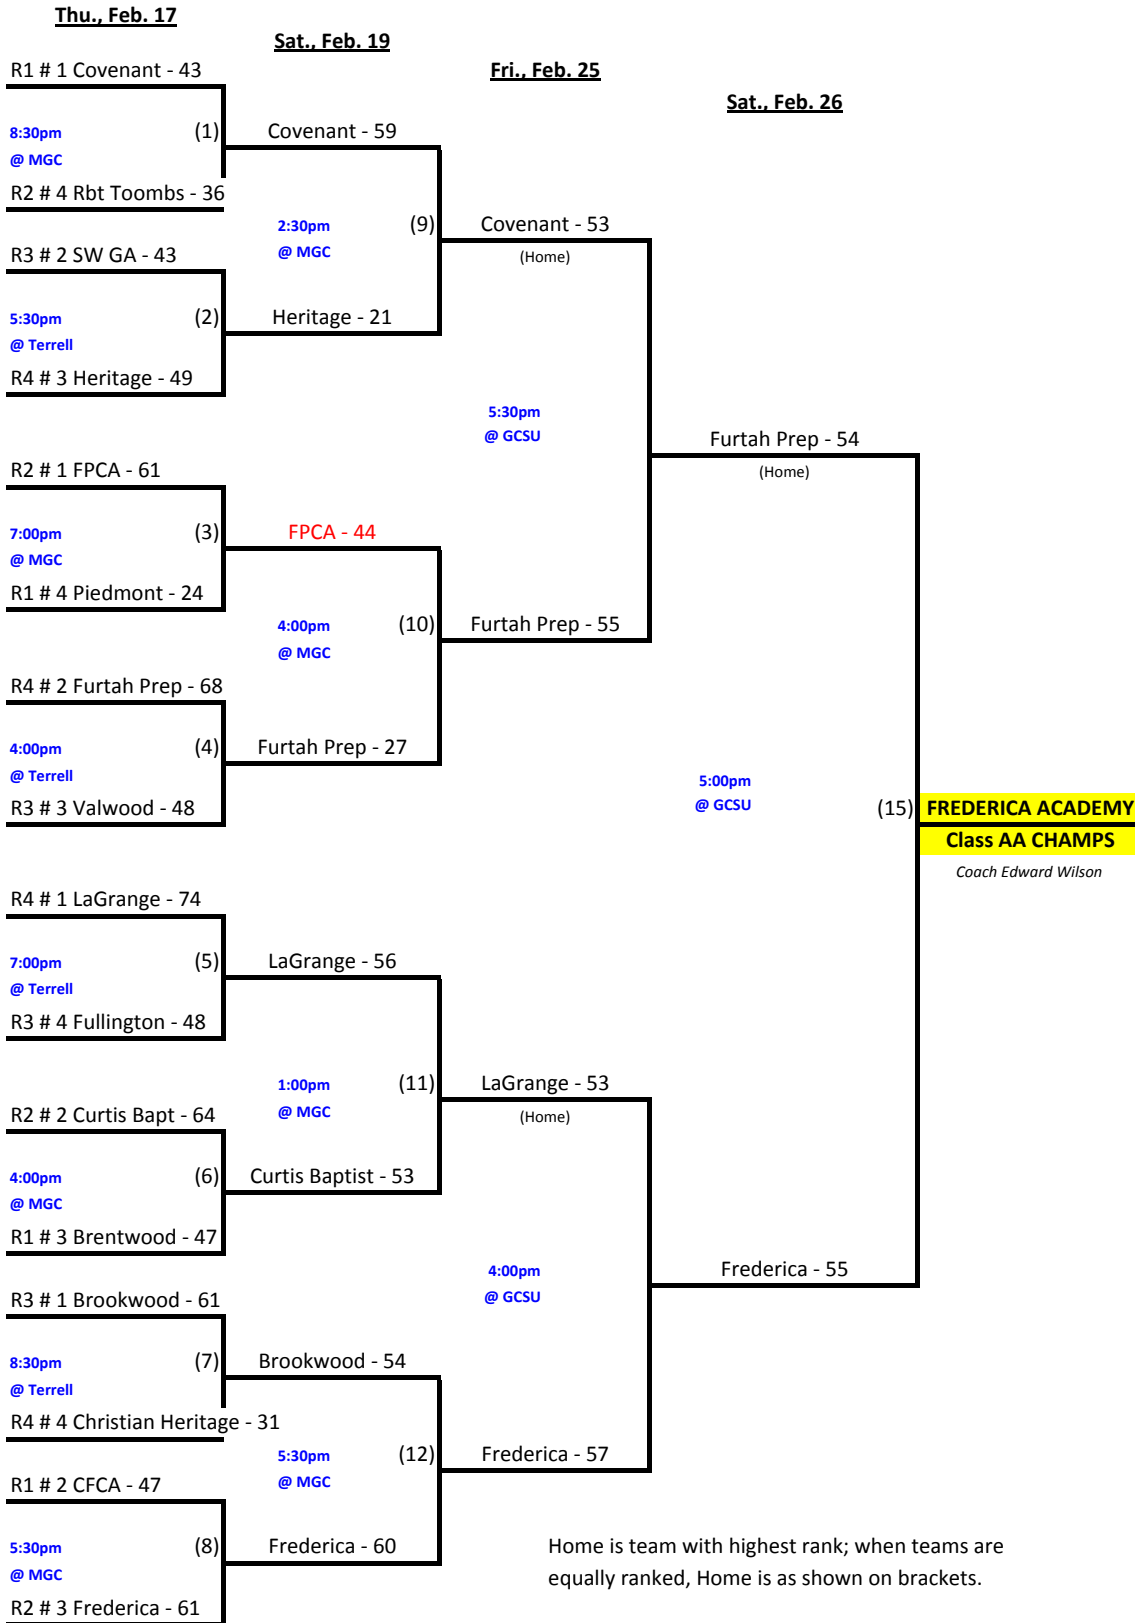

2011 GISA STATE BASKETBALL TOURNAMENT

CLASS AA - BOYS

MGC = Middle Georgia College, 1100 Second St, SE, Cochran, GA 31014
Terrell = Terrell Academy, 602 Academy Dr. SE, Dawson, GA 39842
GCSU = Georgia College & State University, 231 W. Hancock St., Milledgeville, GA 31061