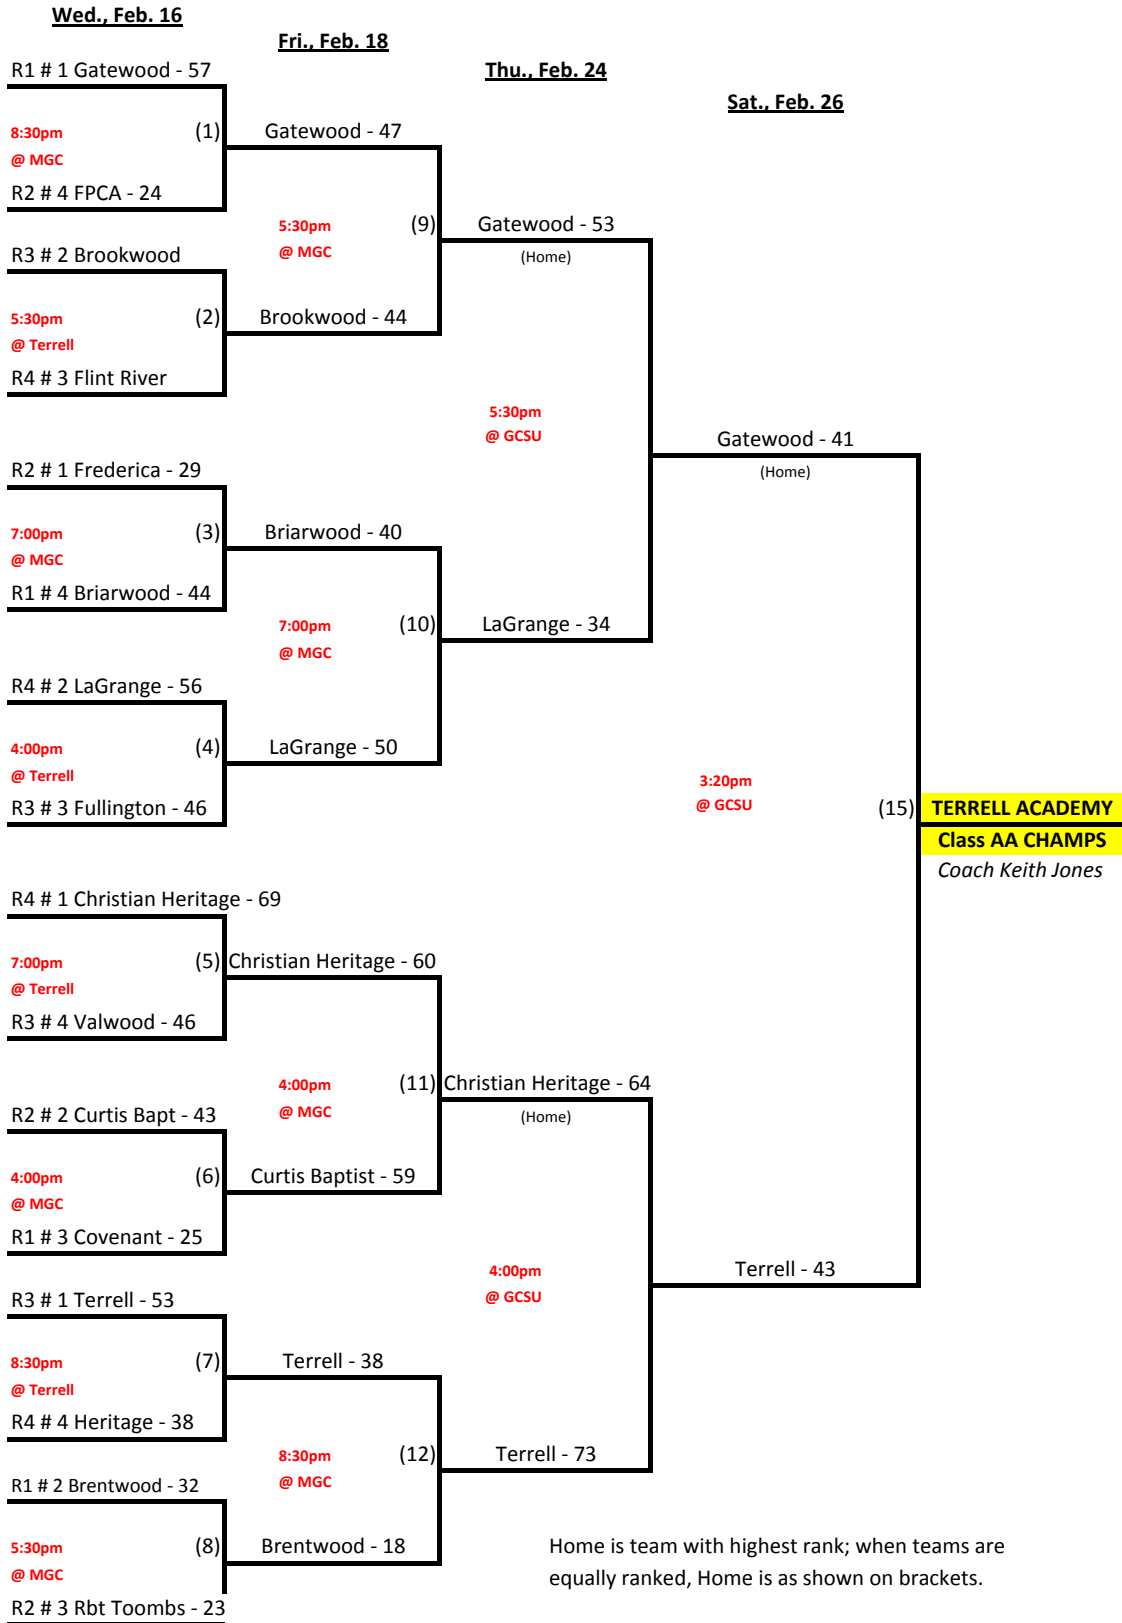

**2011 GISA STATE BASKETBALL TOURNAMENT
CLASS AA - GIRLS**

MGC = Middle Georgia College, 1100 Second St, SE, Cochran, GA 31014
Terrell = Terrell Academy, 602 Academy Dr. SE, Dawson, GA 39842
GCSU = Georgia College & State University, 231 W. Hancock St., Milledgeville, GA 31061