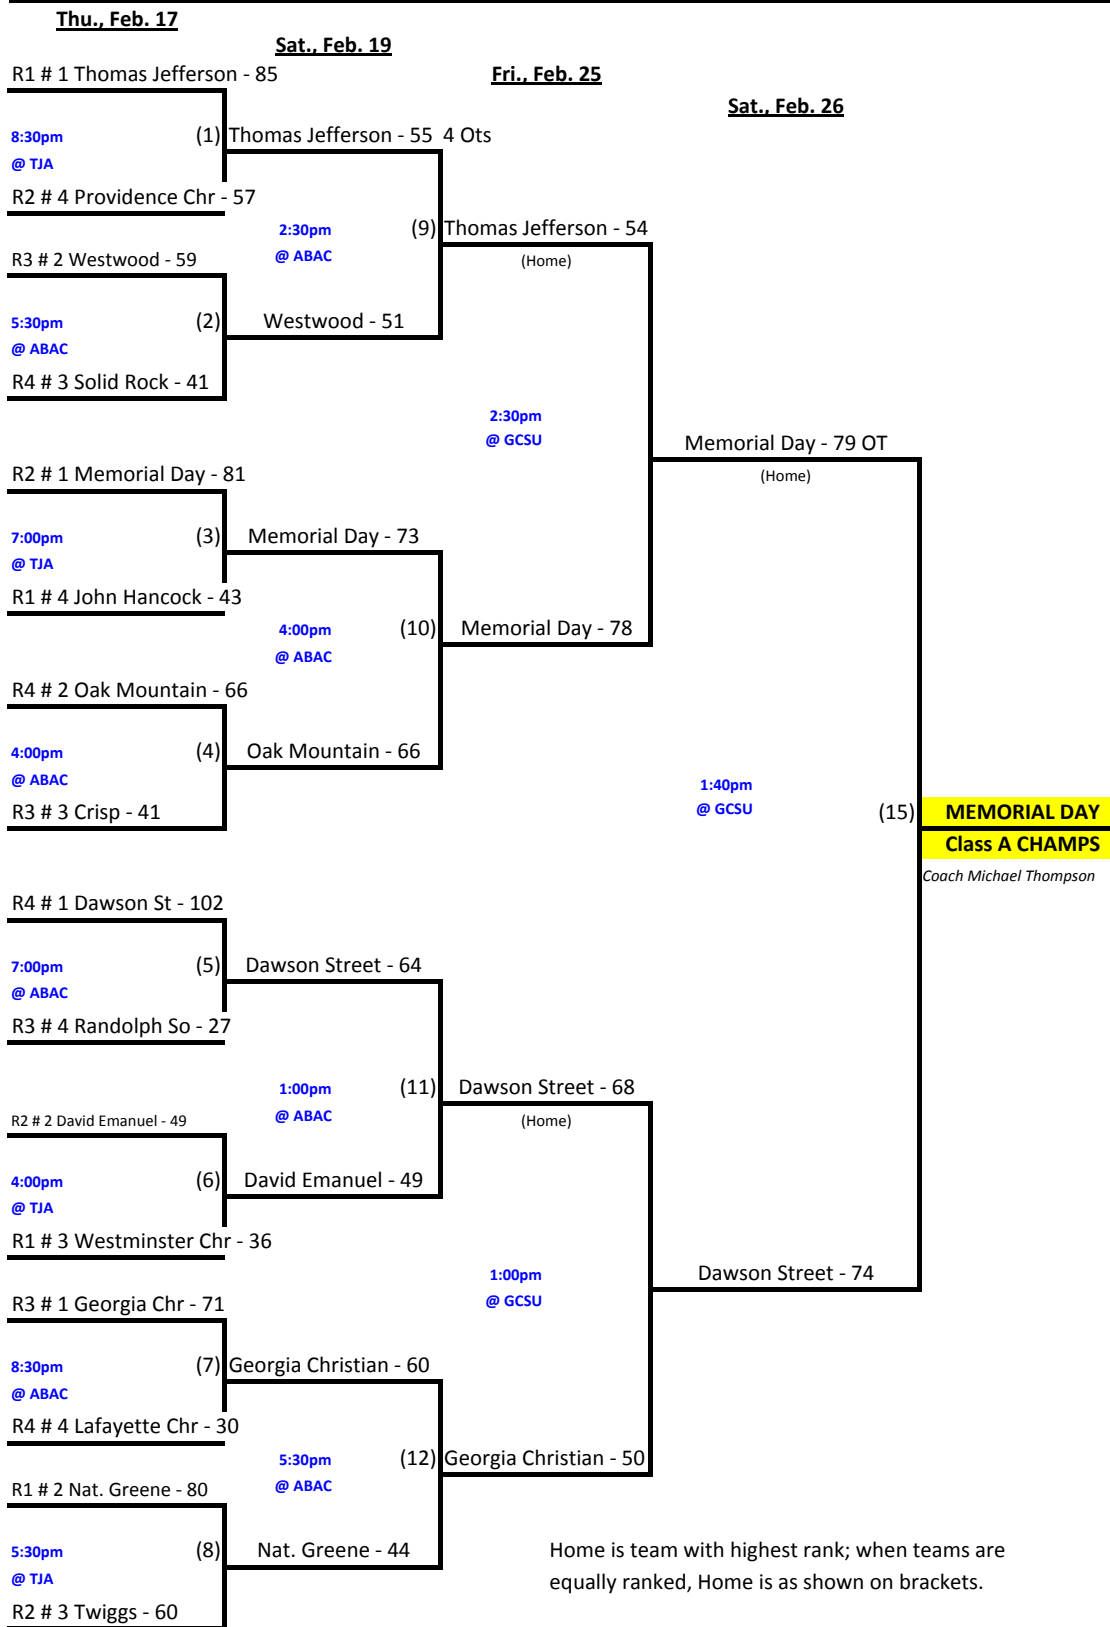

2011 GISA STATE BASKETBALL TOURNAMENT CLASS A - BOYS

TJA = Thomas Jefferson Academy, 2264 US Hwy 1 N., Louisville, GA 30434
ABAC = Abraham Baldwin Agricultural College, 2802 Moore Hwy, Tifton, GA 31793
GCSU = Georgia College & State University, 231 W. Hancock St., Milledgeville, GA 31061