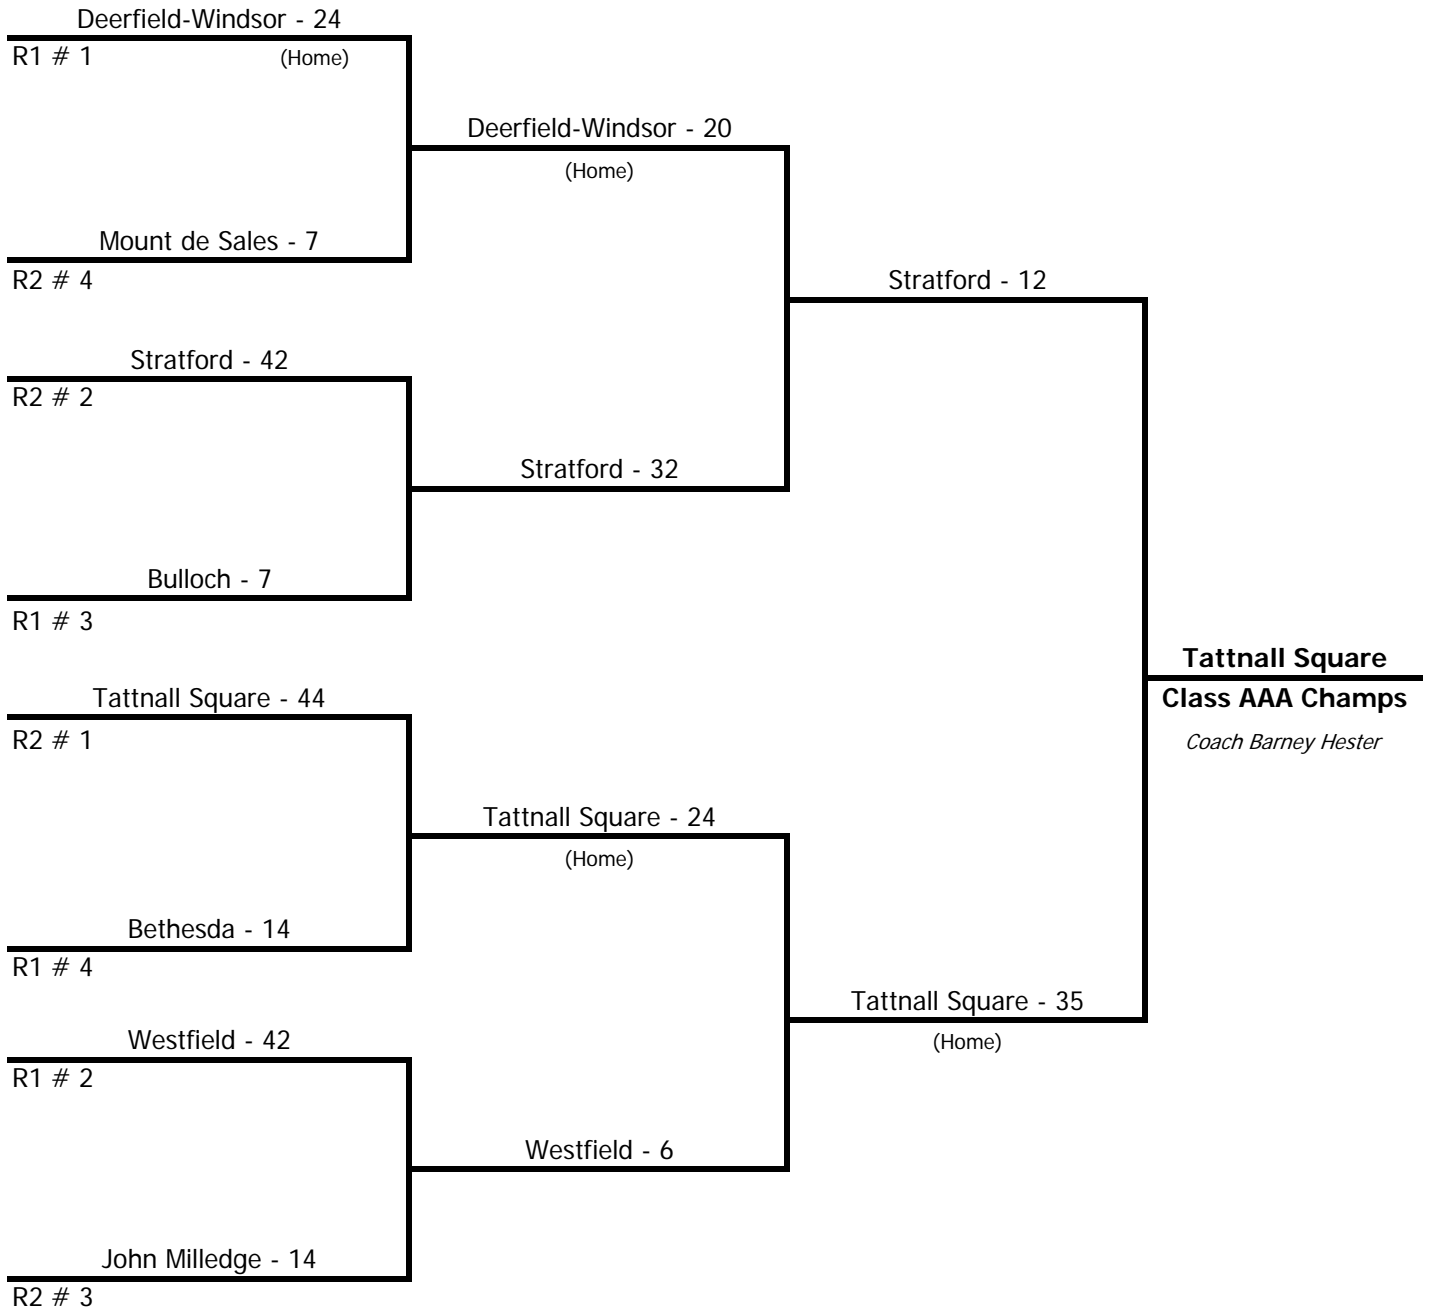

2011 GISA FOOTBALL BRACKETS

Class AAA

1st Round
November 11, 2011

Semi-Finals
November 18, 2011

Finals
November 25, 2011

**Higher Seeded Team is HOME Team throughout Play-Offs.
If equal ranked teams meet in Finals, HOME is determined by bracket.**