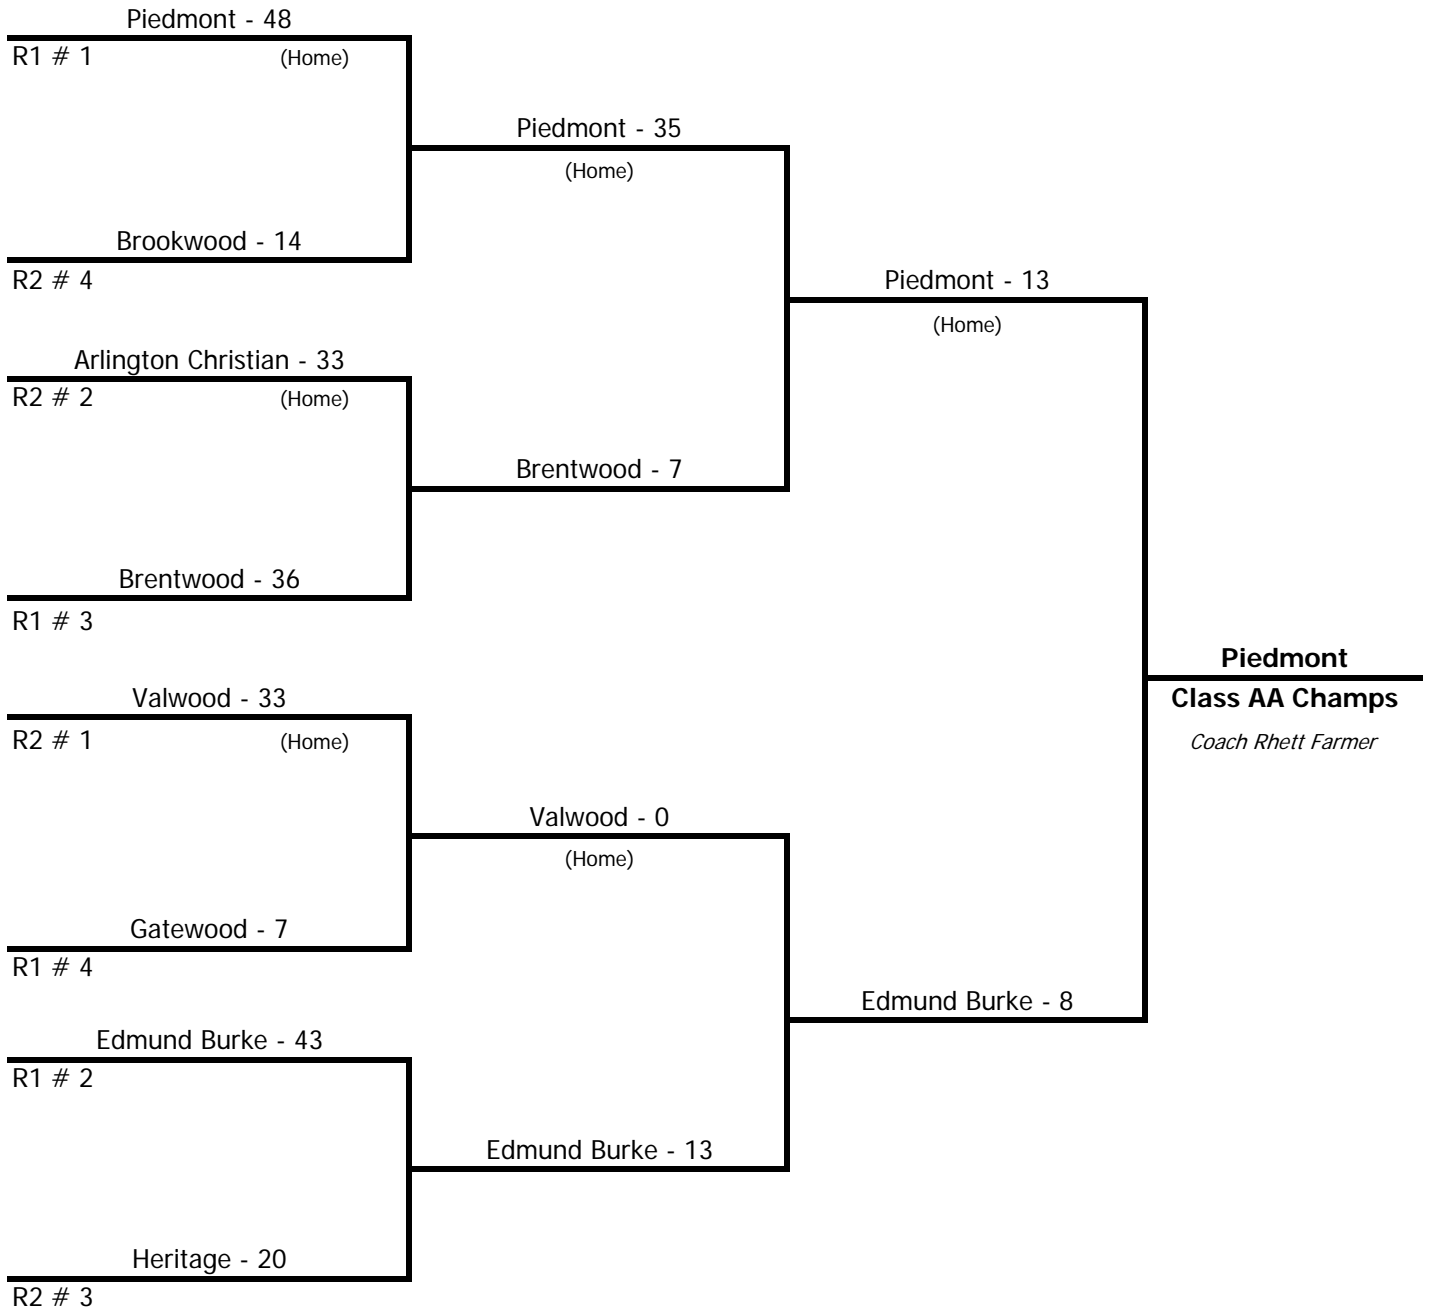

2011 GISA FOOTBALL BRACKETS

Class AA

1st Round
November 11, 2011

Semi-Finals
November 18, 2011

Finals
November 25, 2011

**Higher Seeded Team is HOME Team throughout Play-Offs.
If equal ranked teams meet in Finals, HOME is determined by bracket.**