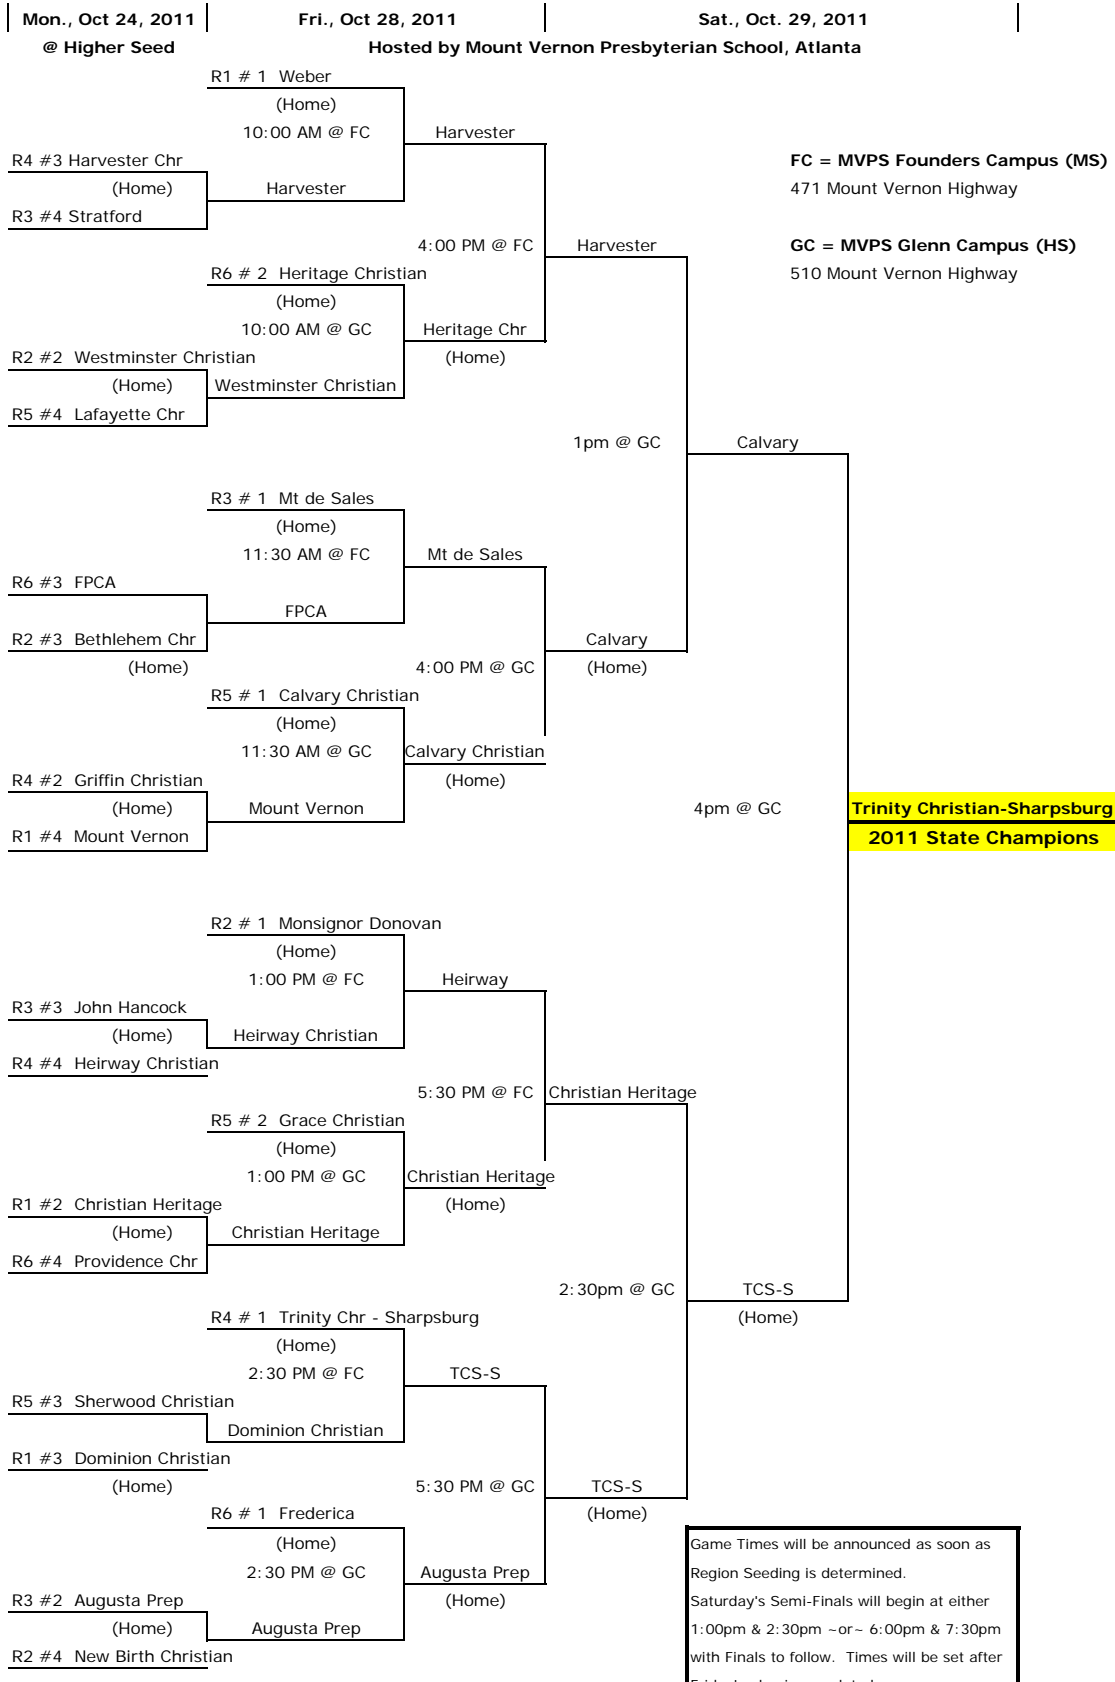

VOLLEYBALL

ALL-REGION 2011

GISA

2011 GISA STATE VOLLEYBALL TOURNAMENT

Game Times will be announced as soon as Region Seeding is determined. Saturday's Semi-Finals will begin at either 1:00pm & 2:30pm -or- 6:00pm & 7:30pm with Finals to follow. Times will be set after Friday's play is completed.