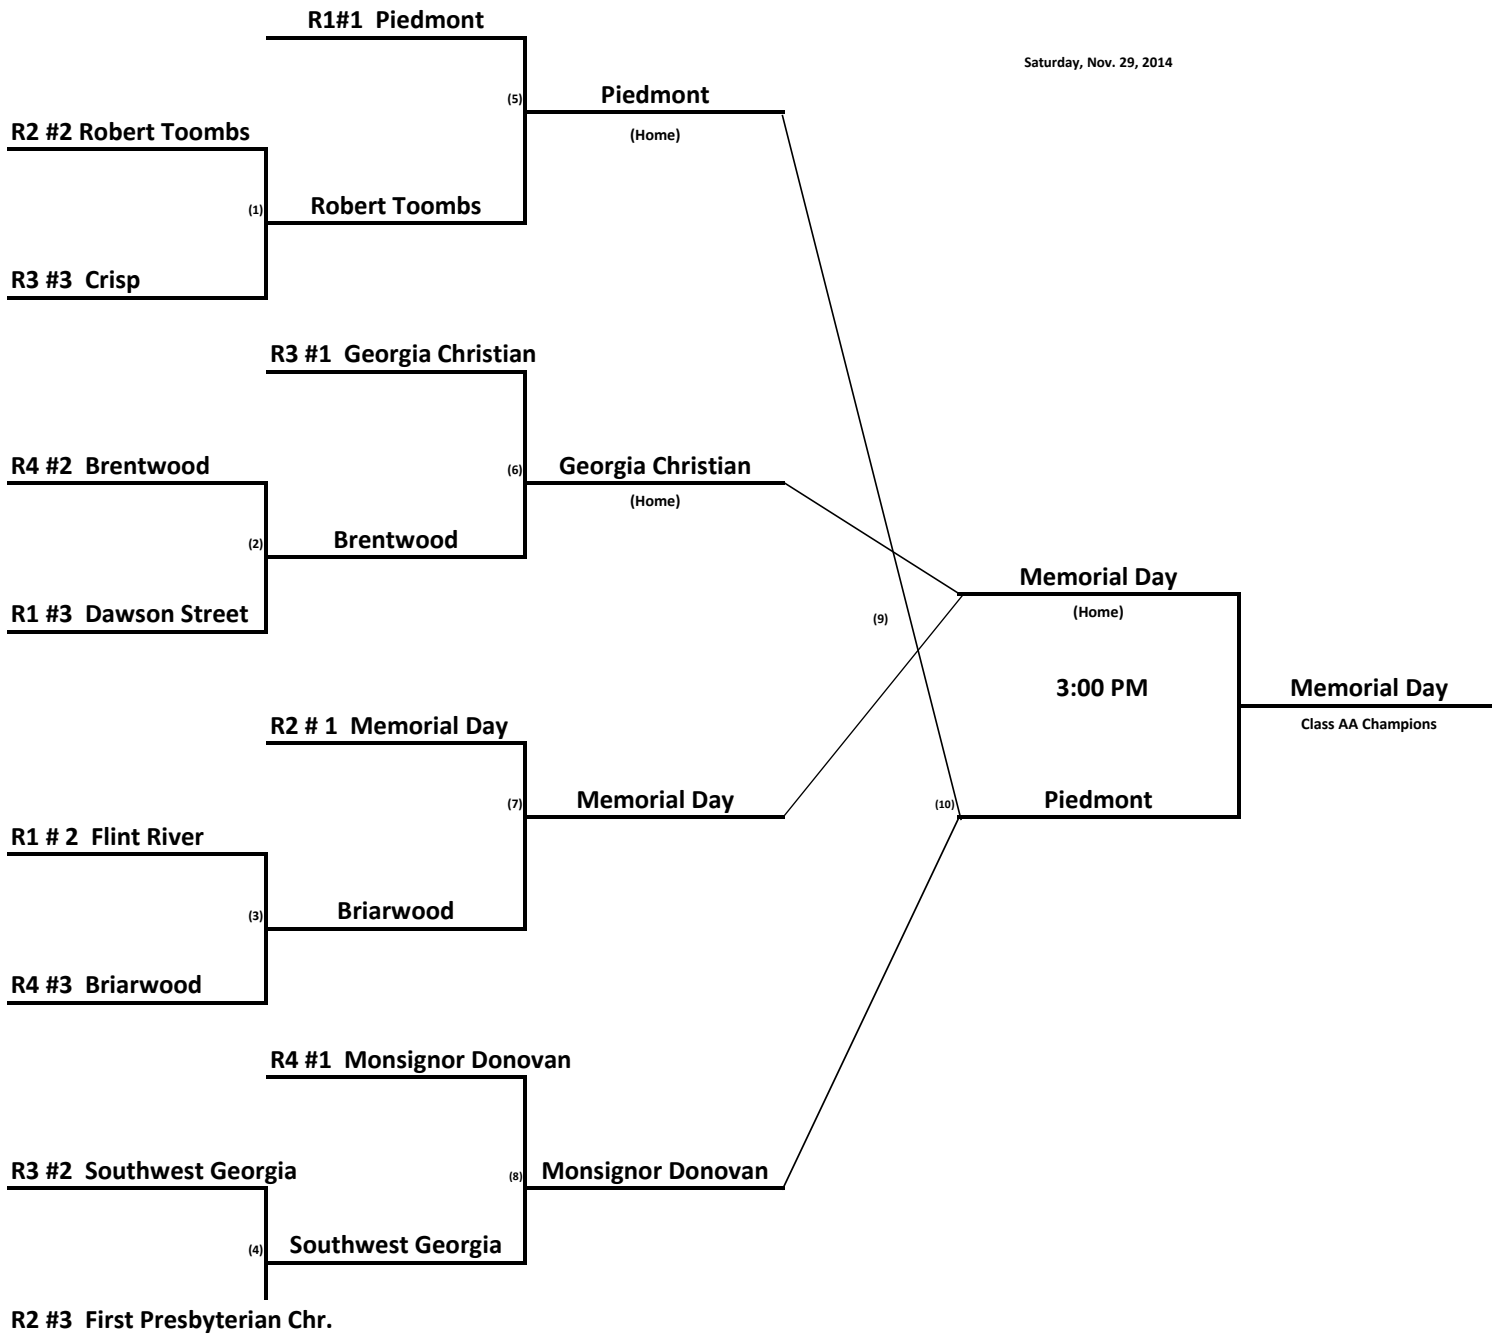

2014 Class AA State Football Brackets

Friday, Nov. 7, 2014

Friday, Nov. 14, 2014

Friday, Nov. 21, 2014

Saturday, Nov. 29, 2014