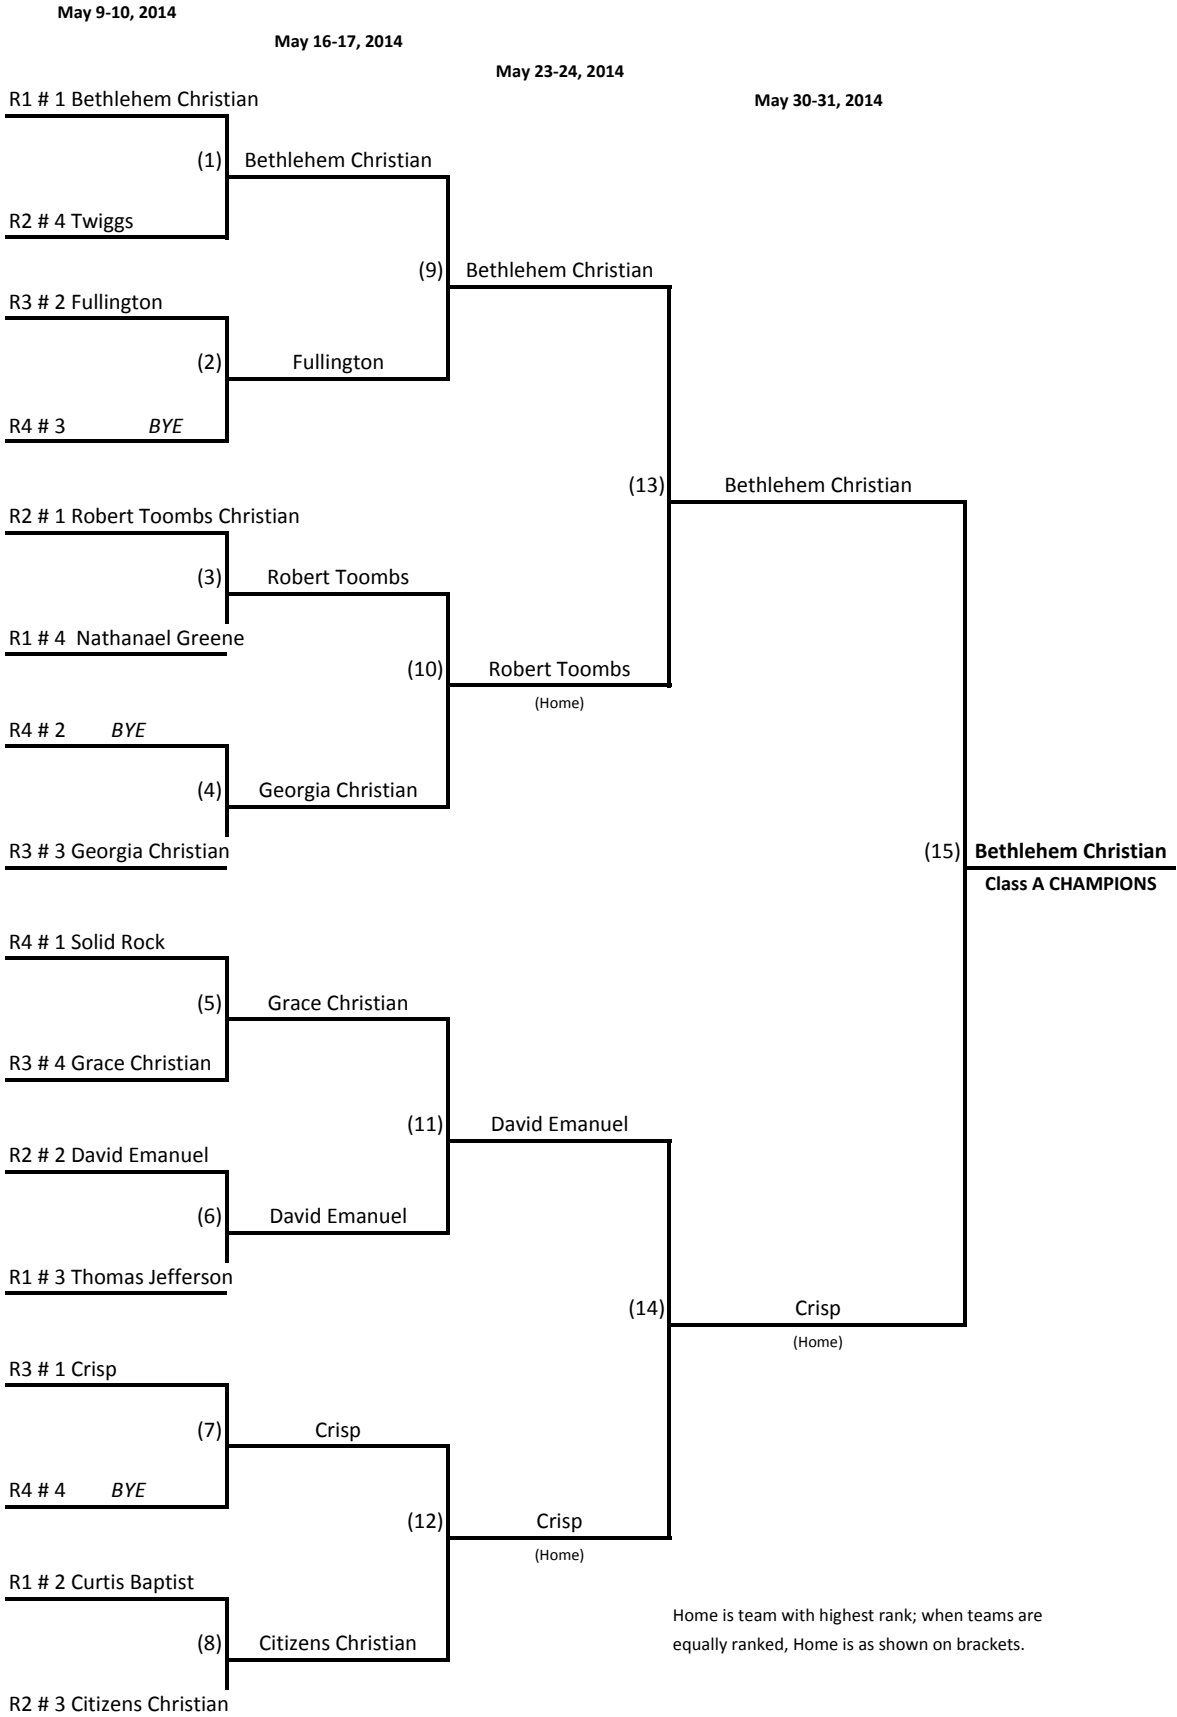

2014 Class A State Baseball Brackets