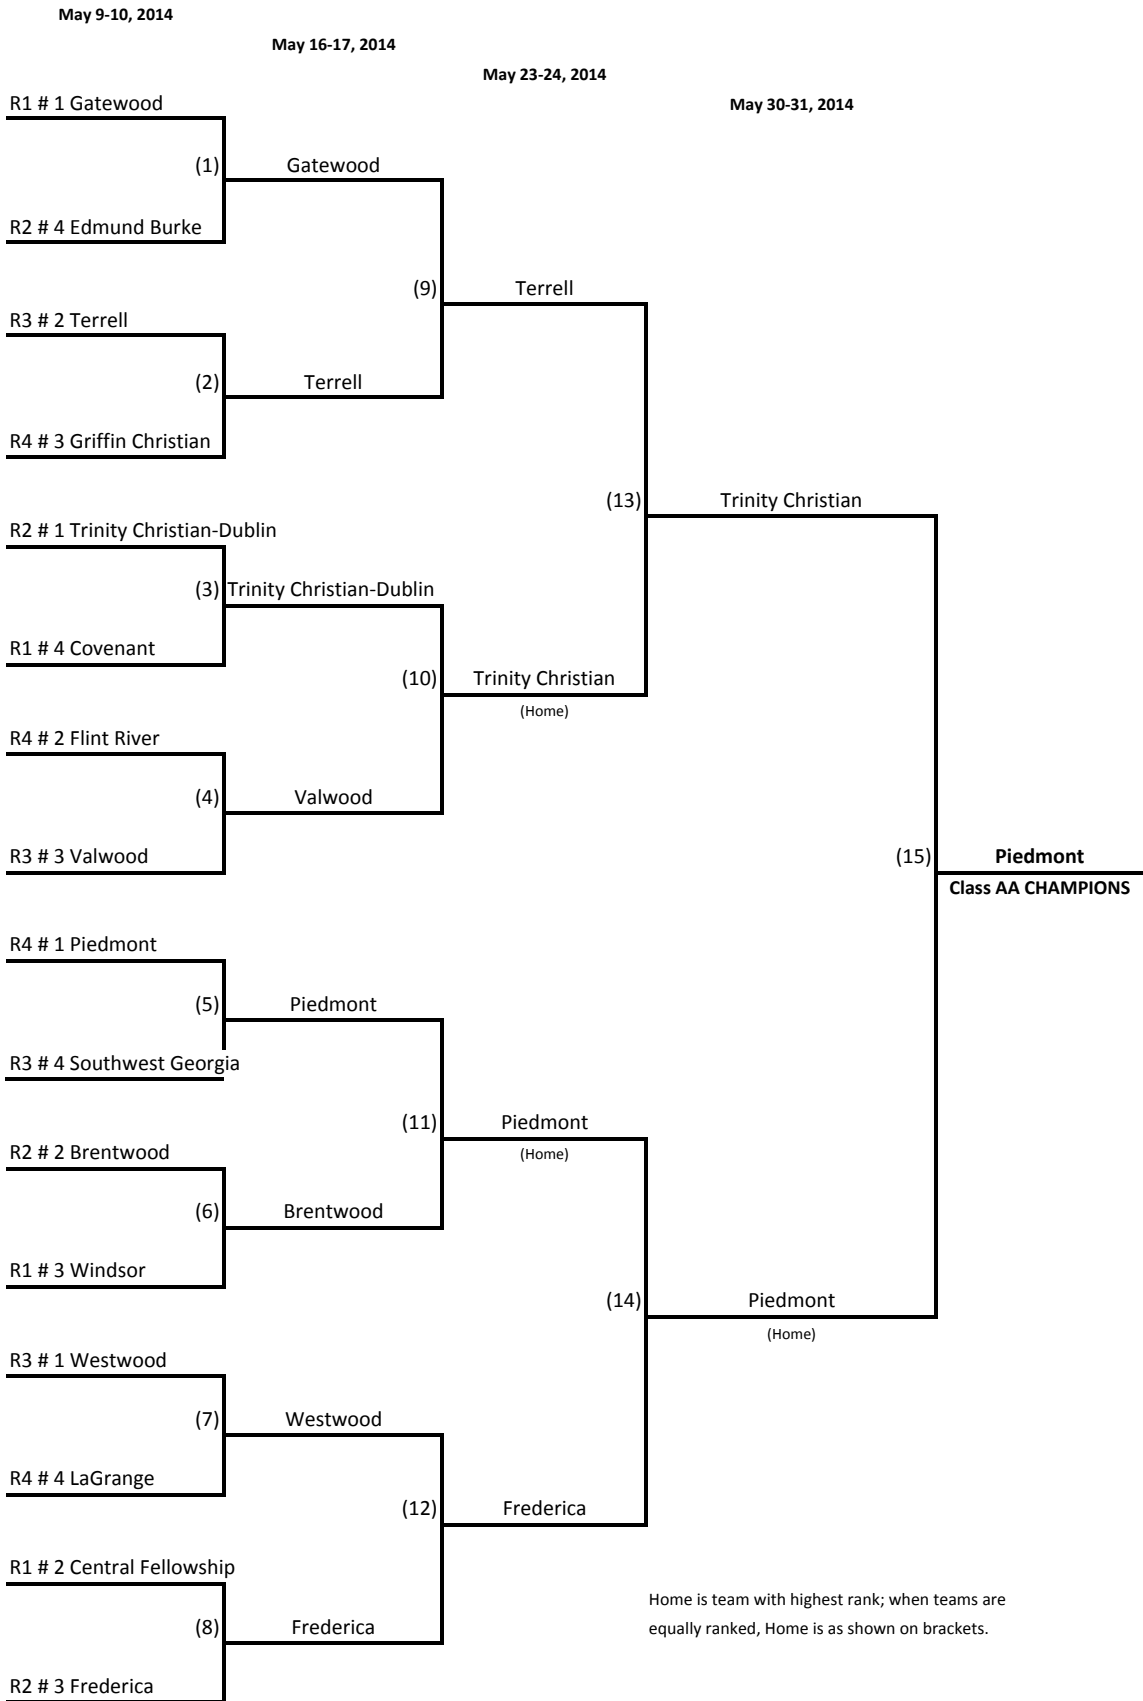

2014 Class AA State Baseball Brackets