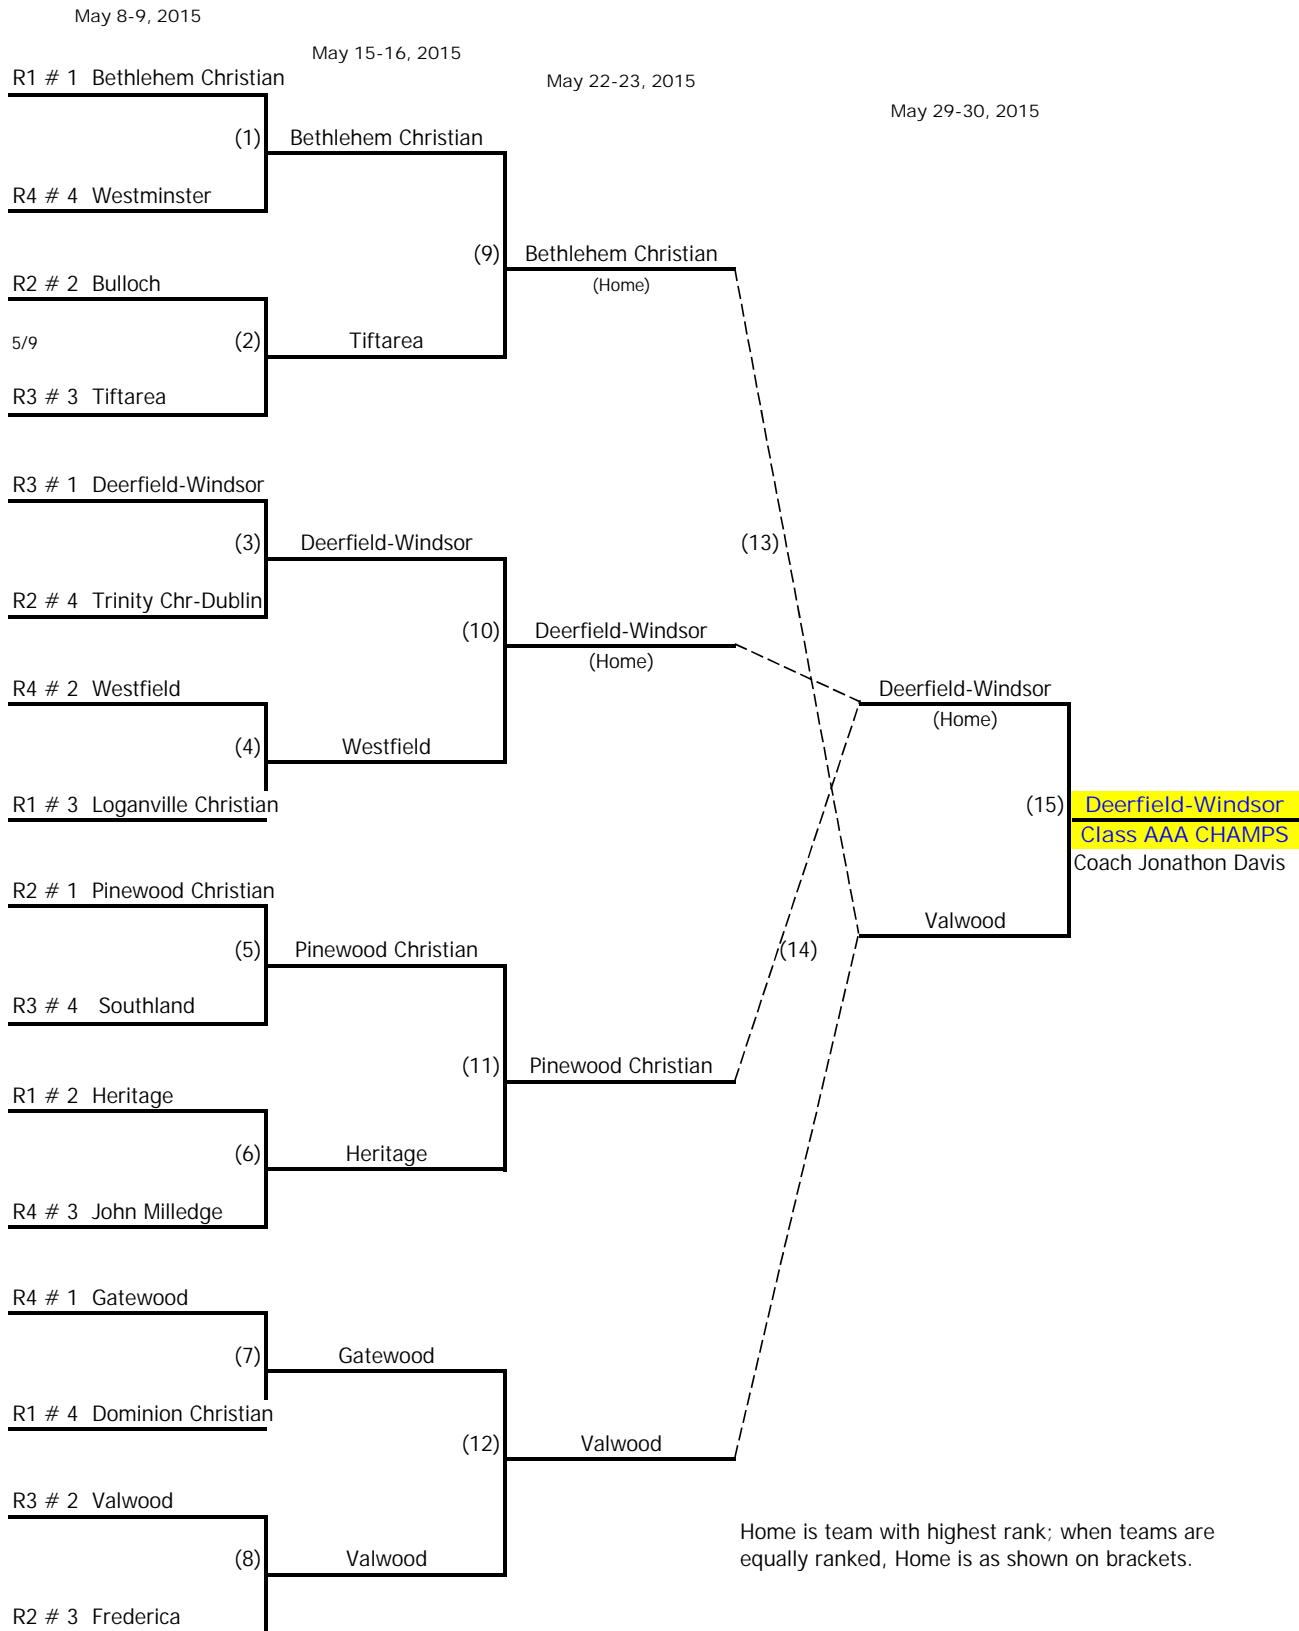

2015 GISA State Baseball Brackets - Class AAA