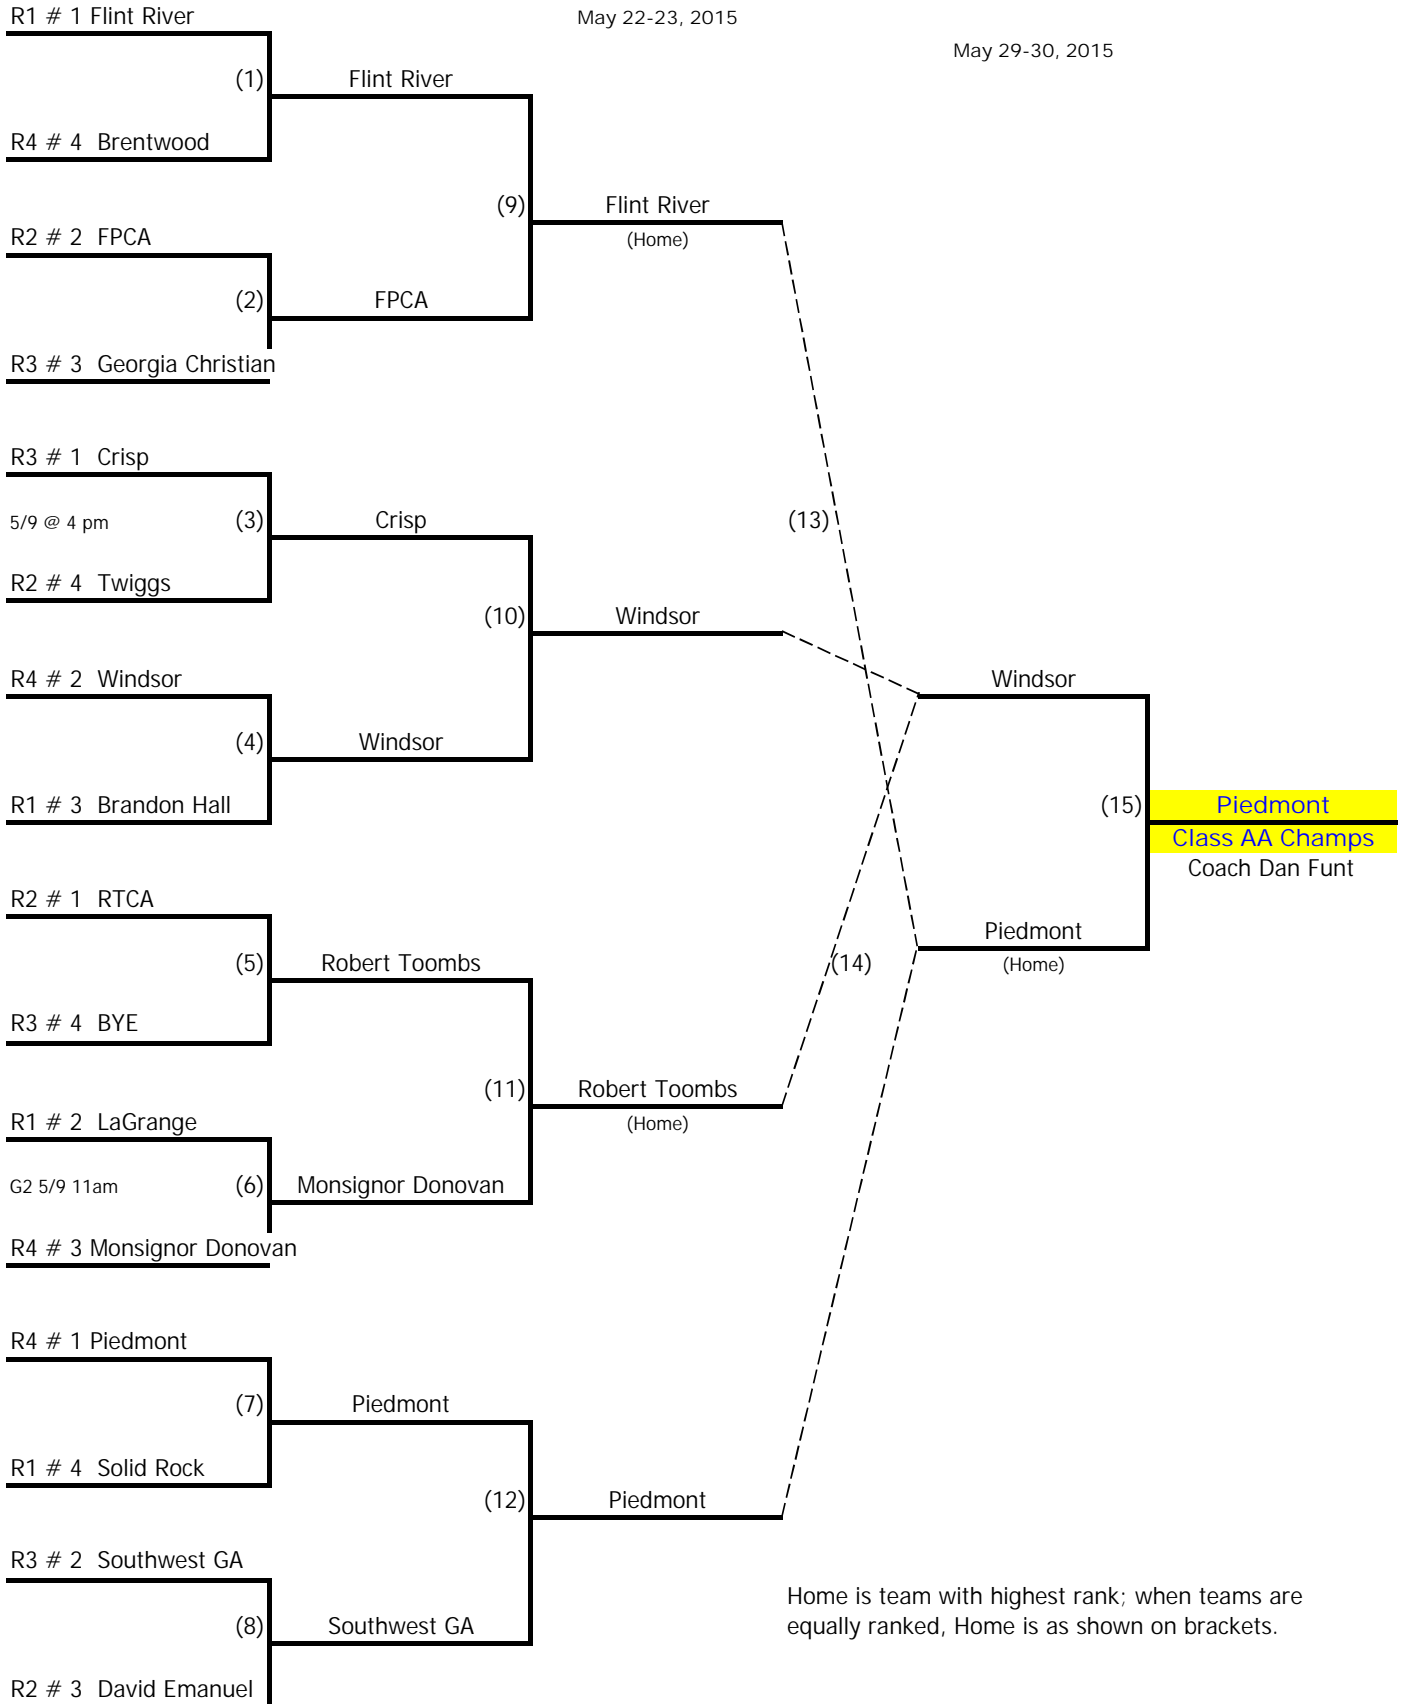

2015 GISA State Baseball Brackets - Class AA

May 8-9, 2015

May 15-16, 2015

May 22-23, 2015

May 29-30, 2015

Home is team with highest rank; when teams are equally ranked, Home is as shown on brackets.