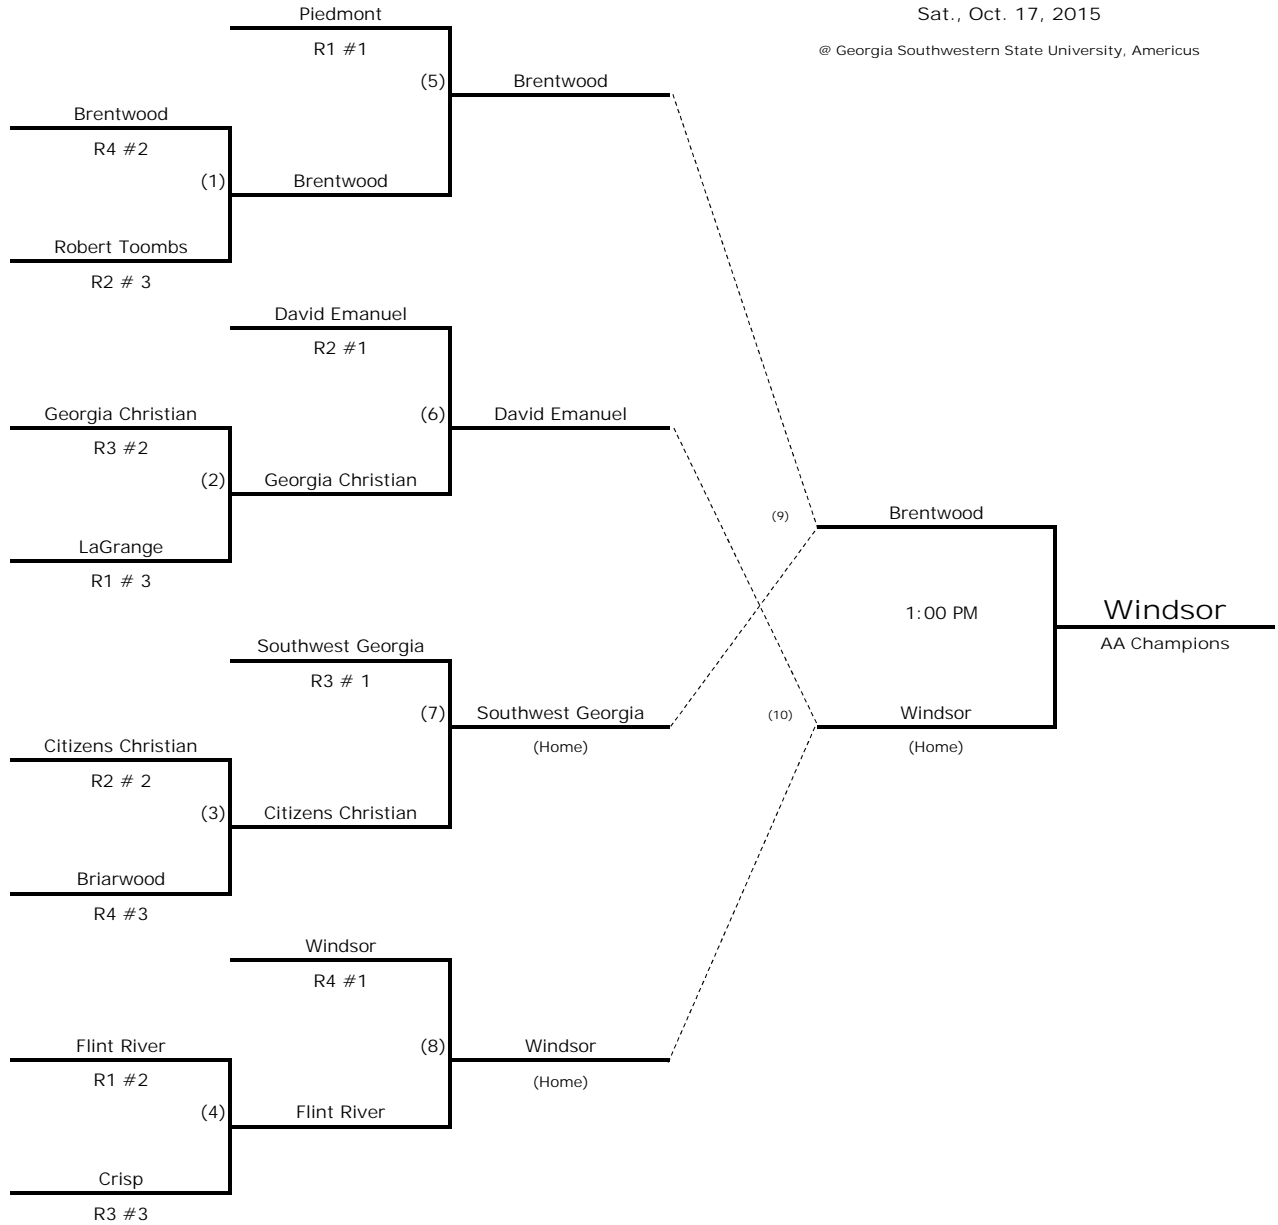

# 2015 Class AA SOFTBALL BRACKET

All Play-offs will be Best 2-out-of-3 Games

Tues., Oct. 6, 2015

Sat., Oct. 10, 2015

Tues., Oct. 13, 2015

Sat., Oct. 17, 2015

@ Georgia Southwestern State University, Americus