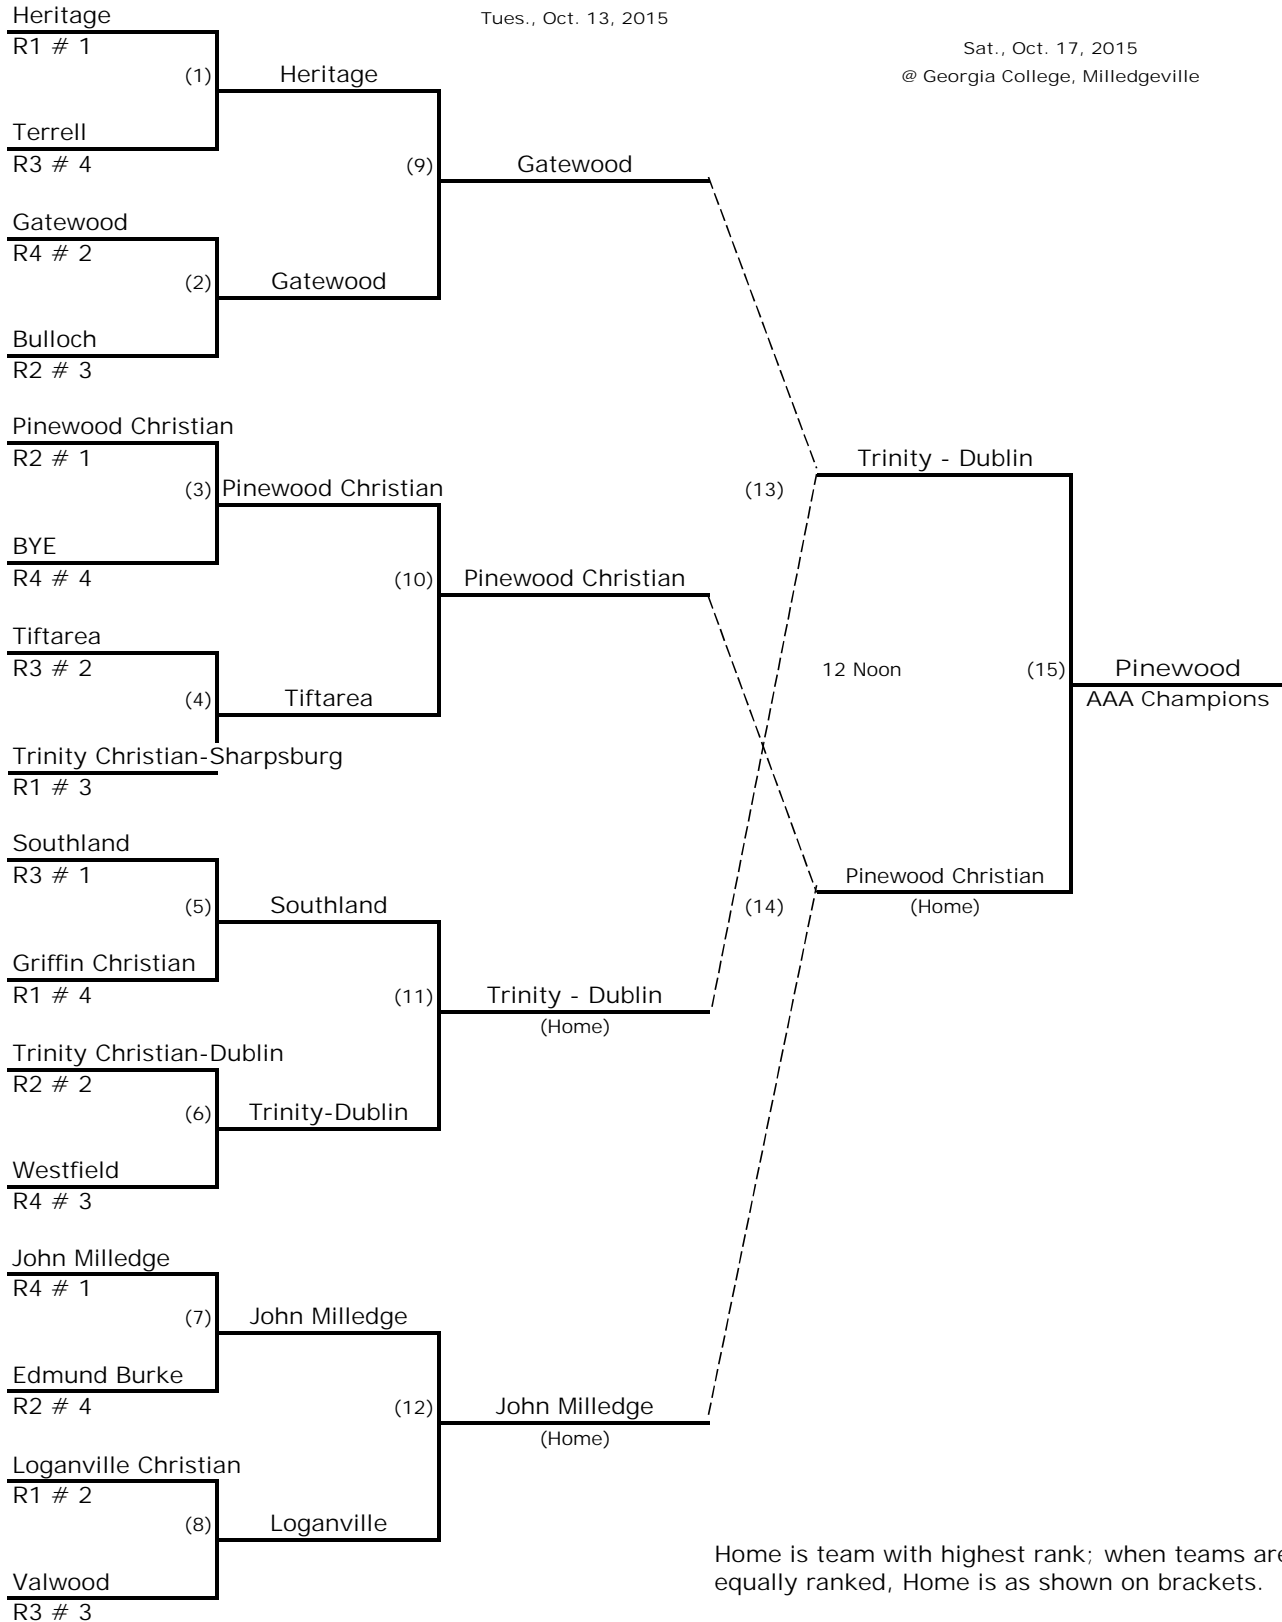

2015 Class AAA SOFTBALL BRACKET

All Play-offs will be Best 2-out-of-3 Games

Tues., Oct. 6, 2015

Sat., Oct. 10, 2015

Tues., Oct. 13, 2015

Sat., Oct. 17, 2015
@ Georgia College, Milledgeville

Home is team with highest rank; when teams are equally ranked, Home is as shown on brackets.