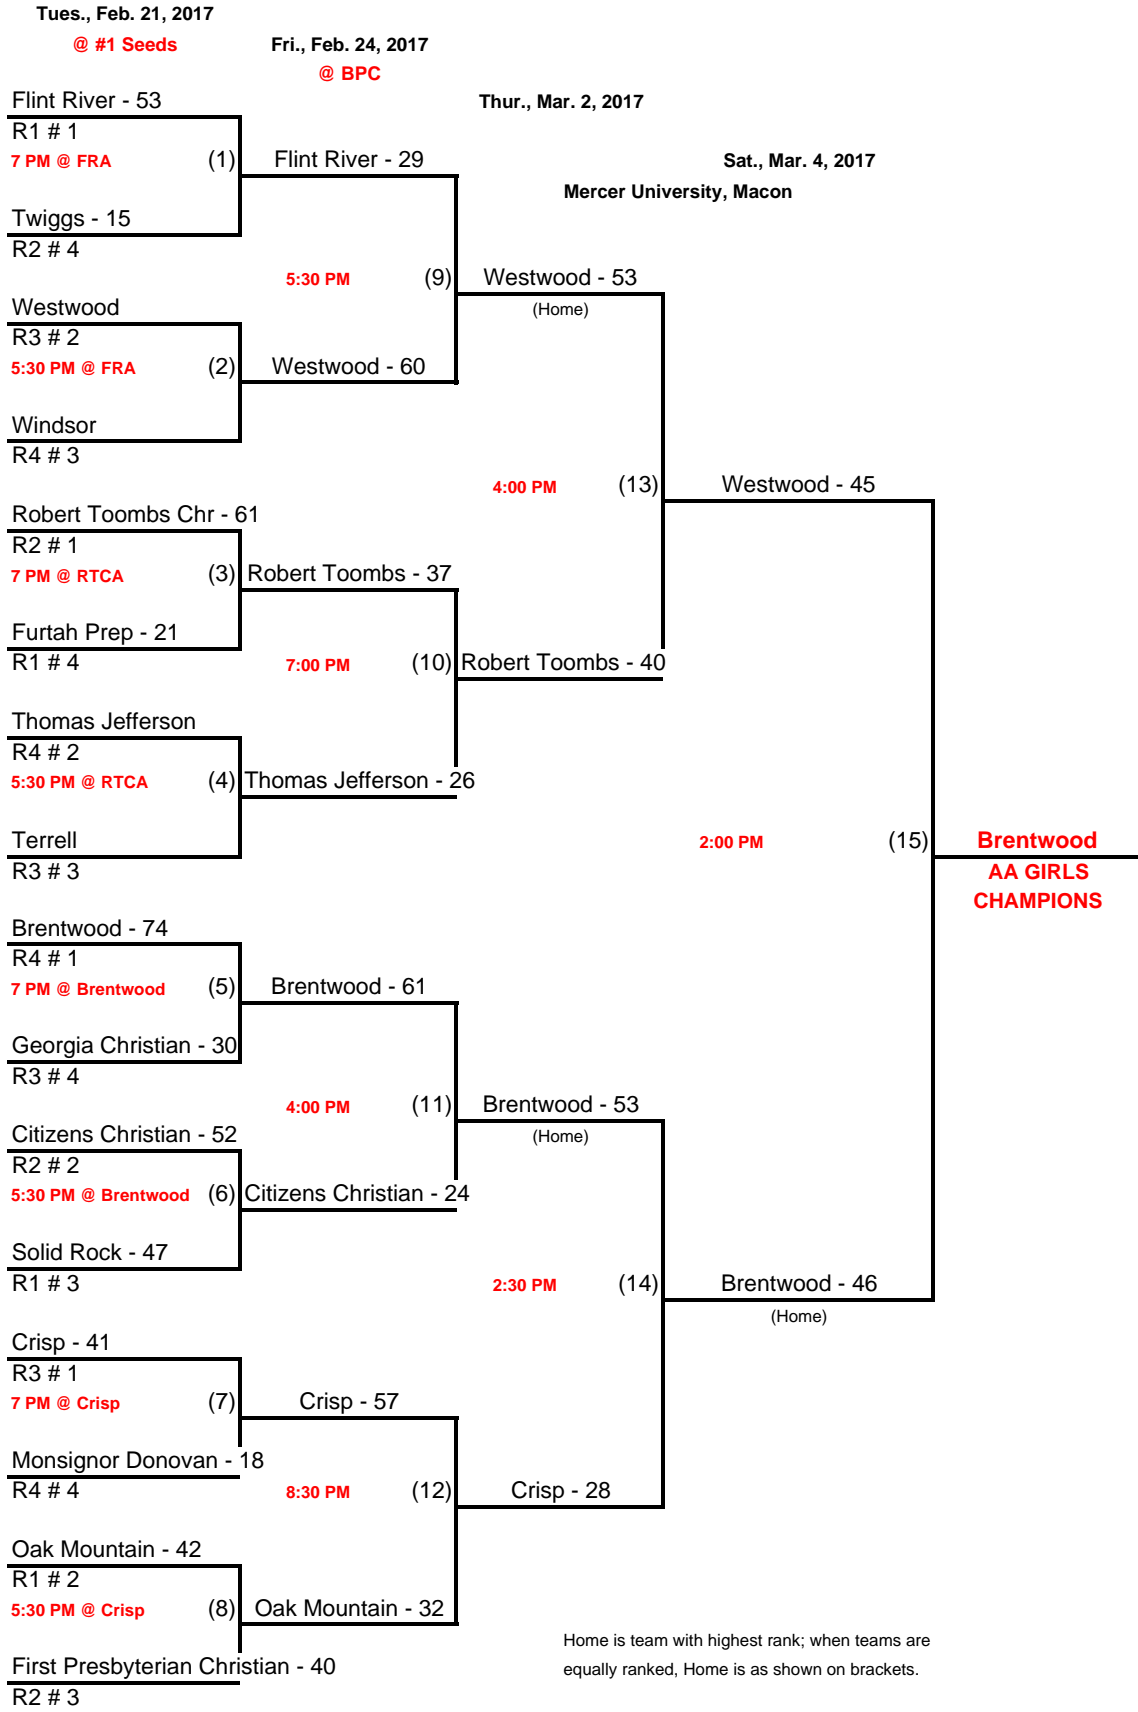

2017 GISA STATE BASKETBALL BRACKETS

AA GIRLS