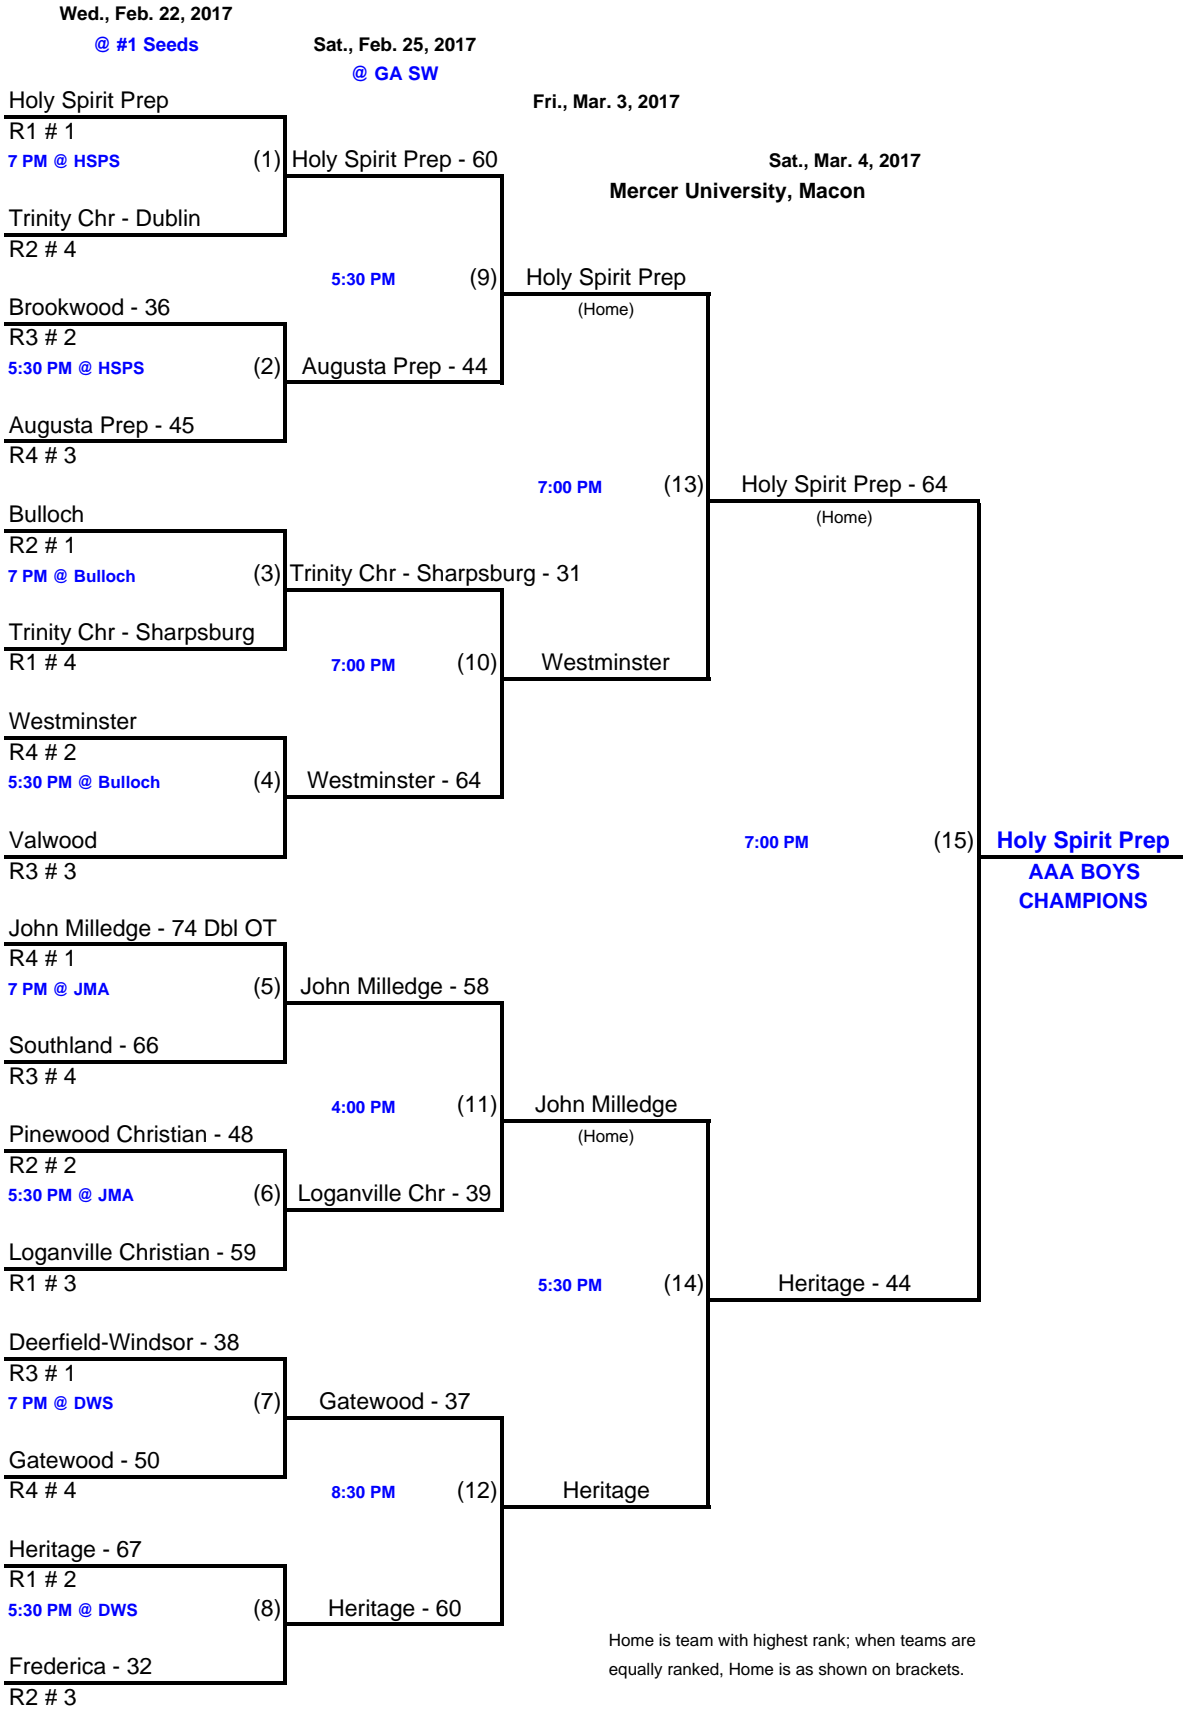

2017 GISA STATE BASKETBALL BRACKETS

AAA BOYS