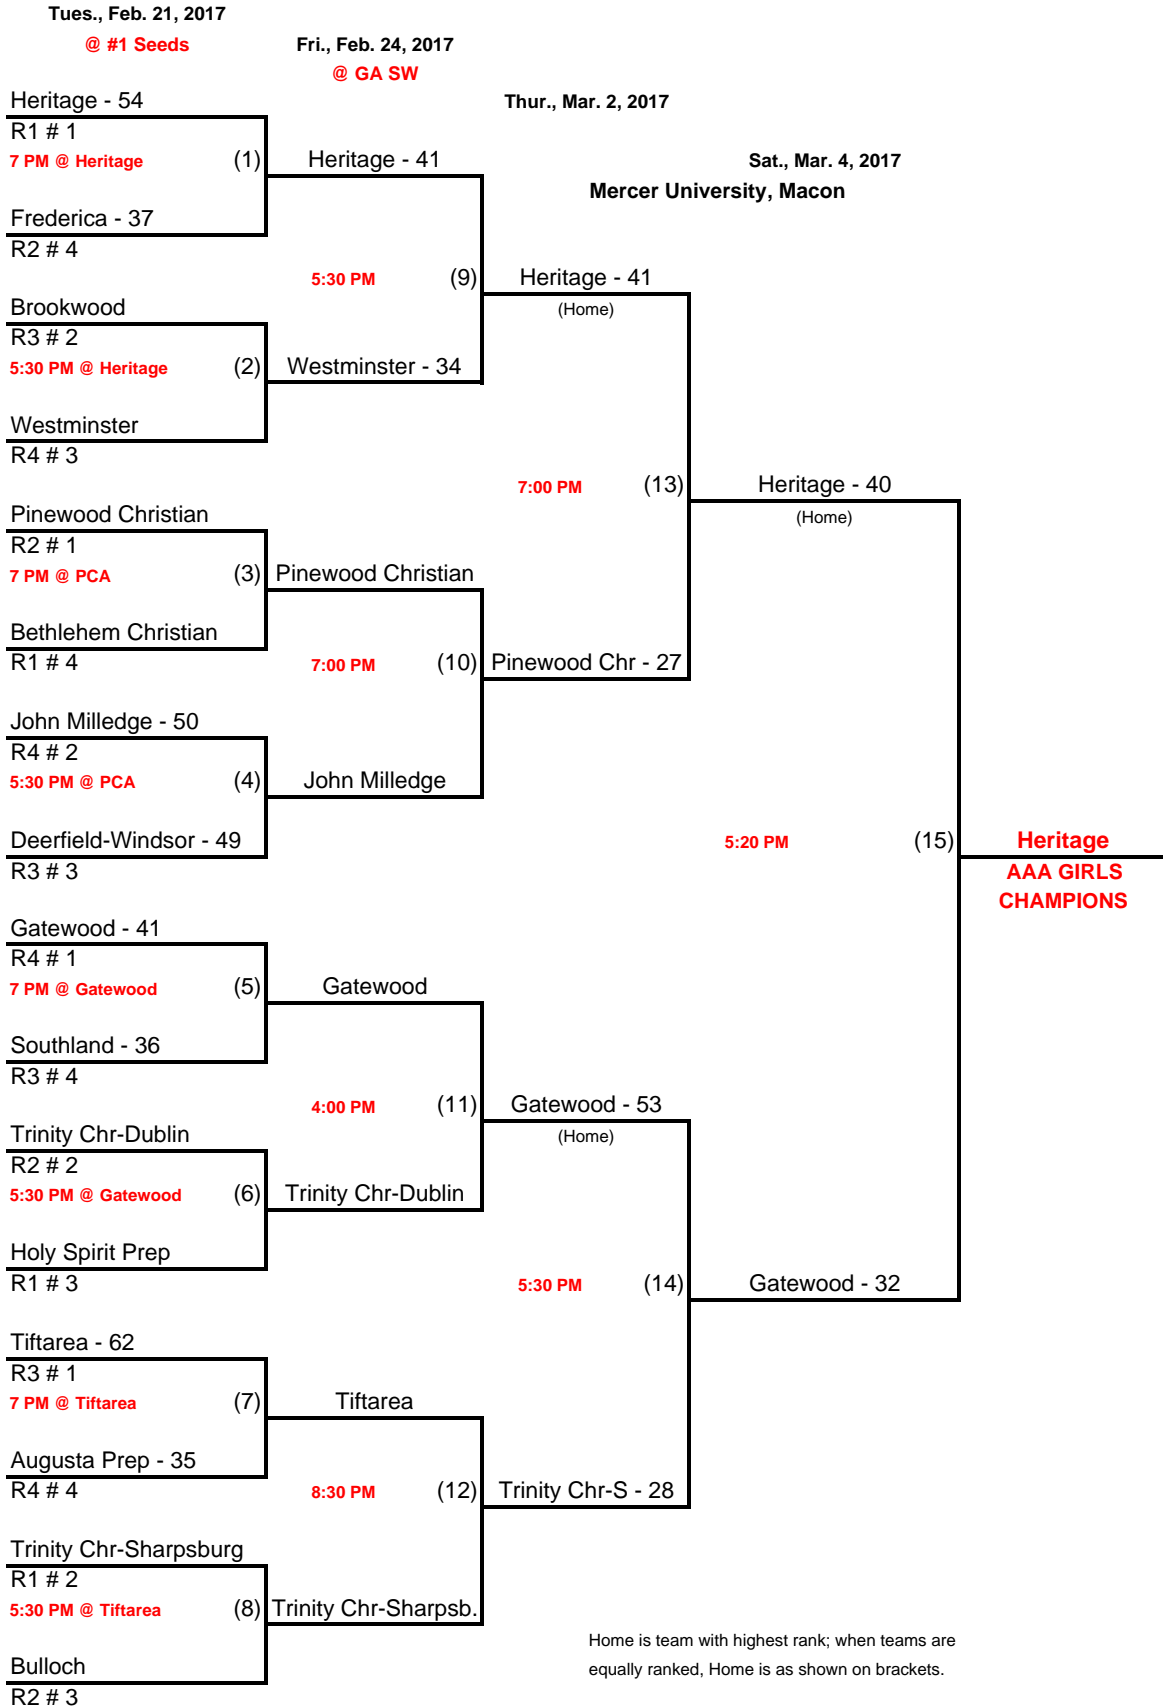

2017 GISA STATE BASKETBALL BRACKETS

AAA GIRLS