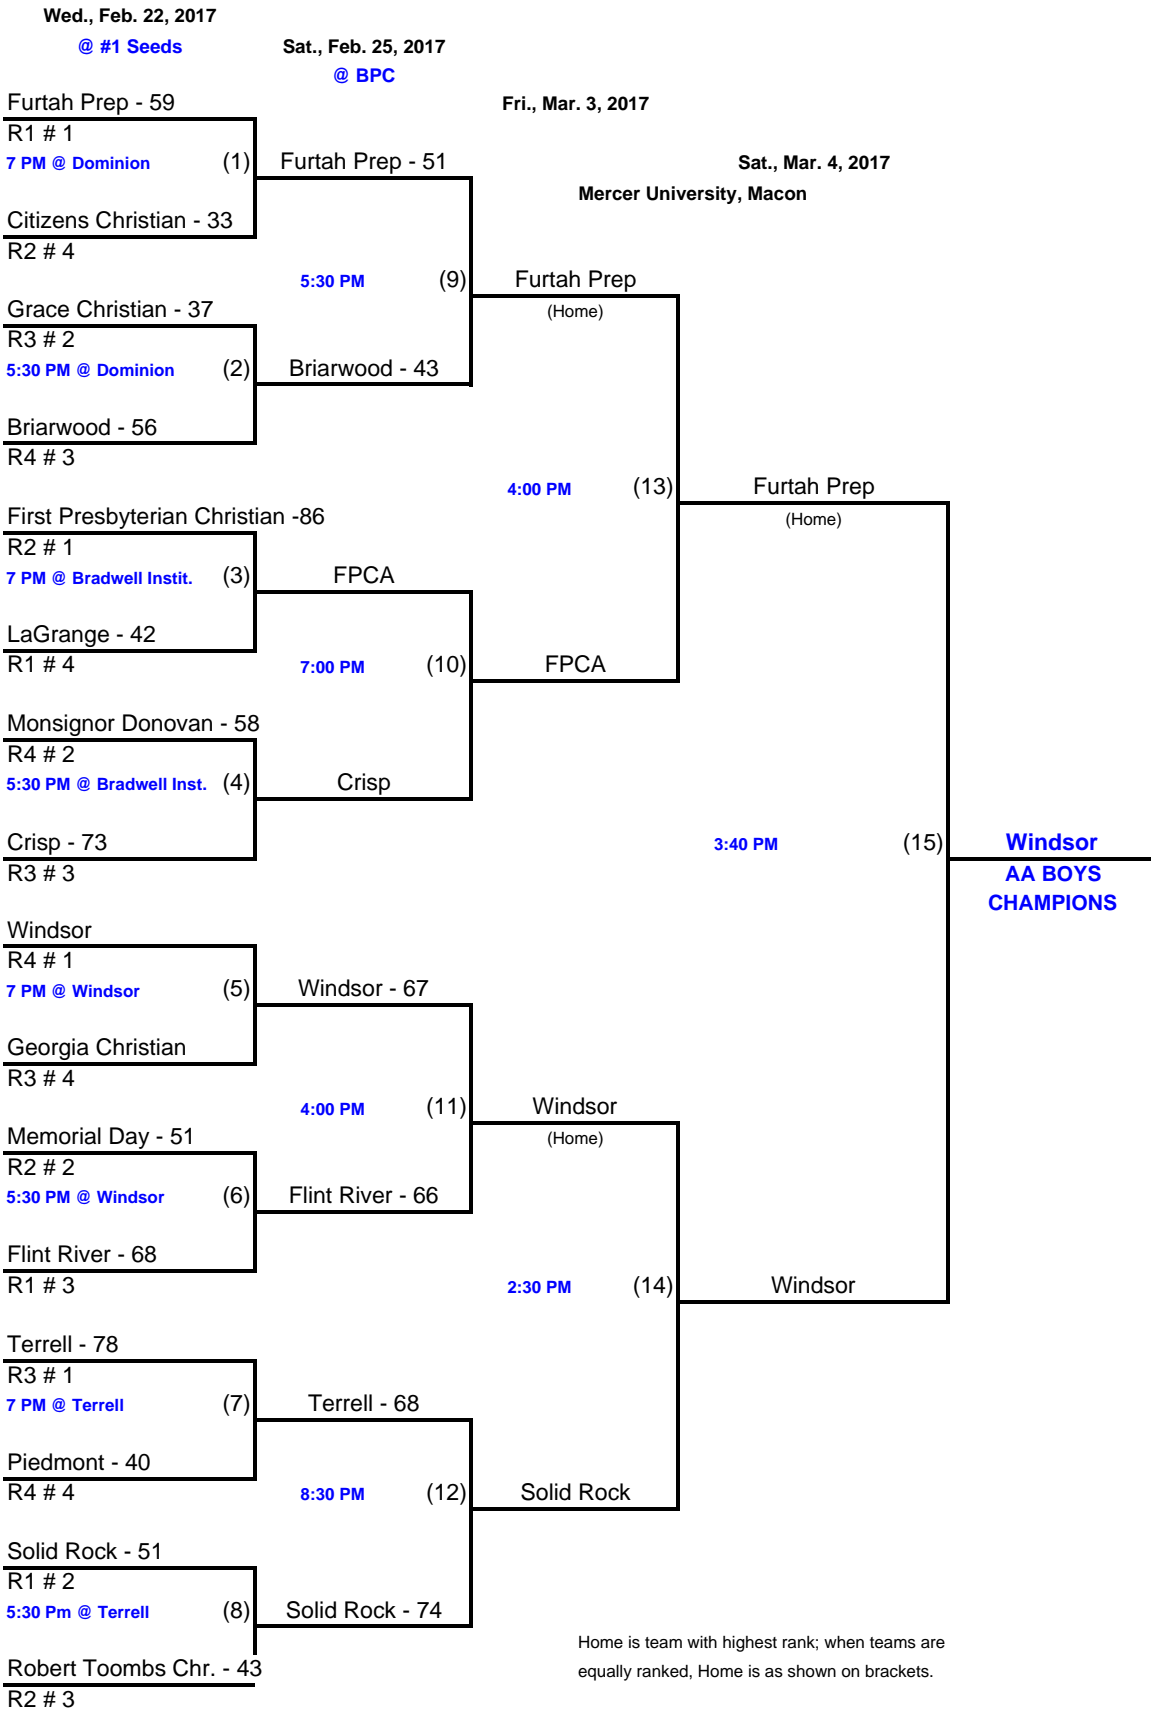

2017 GISA STATE BASKETBALL BRACKETS

AA BOYS

Home is team with highest rank; when teams are equally ranked, Home is as shown on brackets.