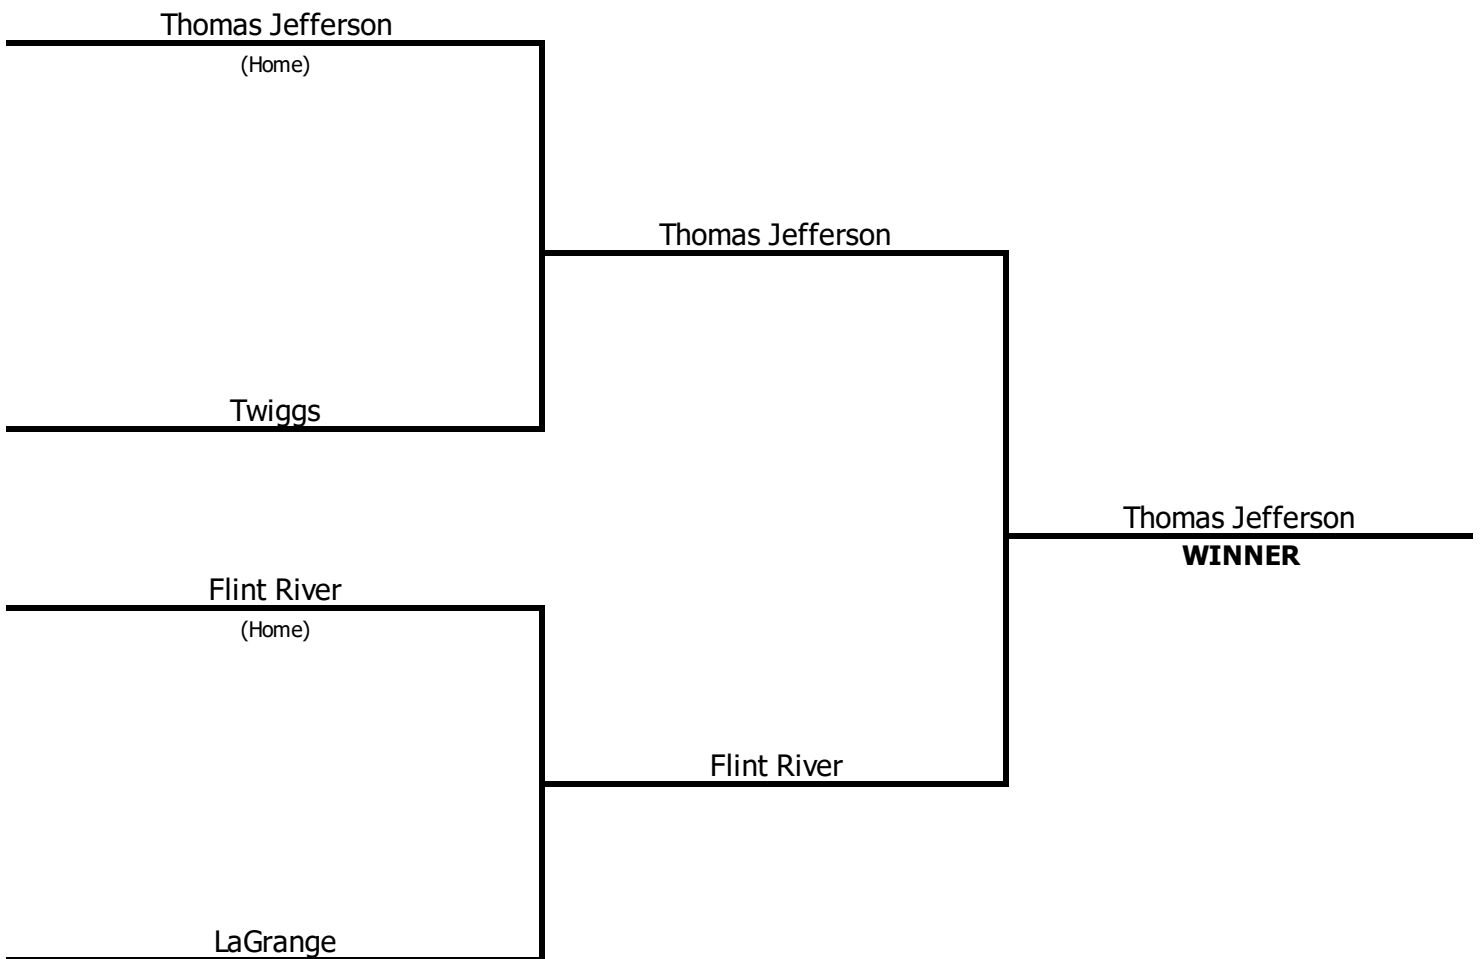

2018 GISA STATE SOFTBALL Play-Offs
CLASS A

Saturday, October 13, 2018

Saturday, October 20, 2018

Home is team with highest rank; when teams are equally ranked, Home is as shown on brackets.

2018 GISA SOFTBALL BRACKET