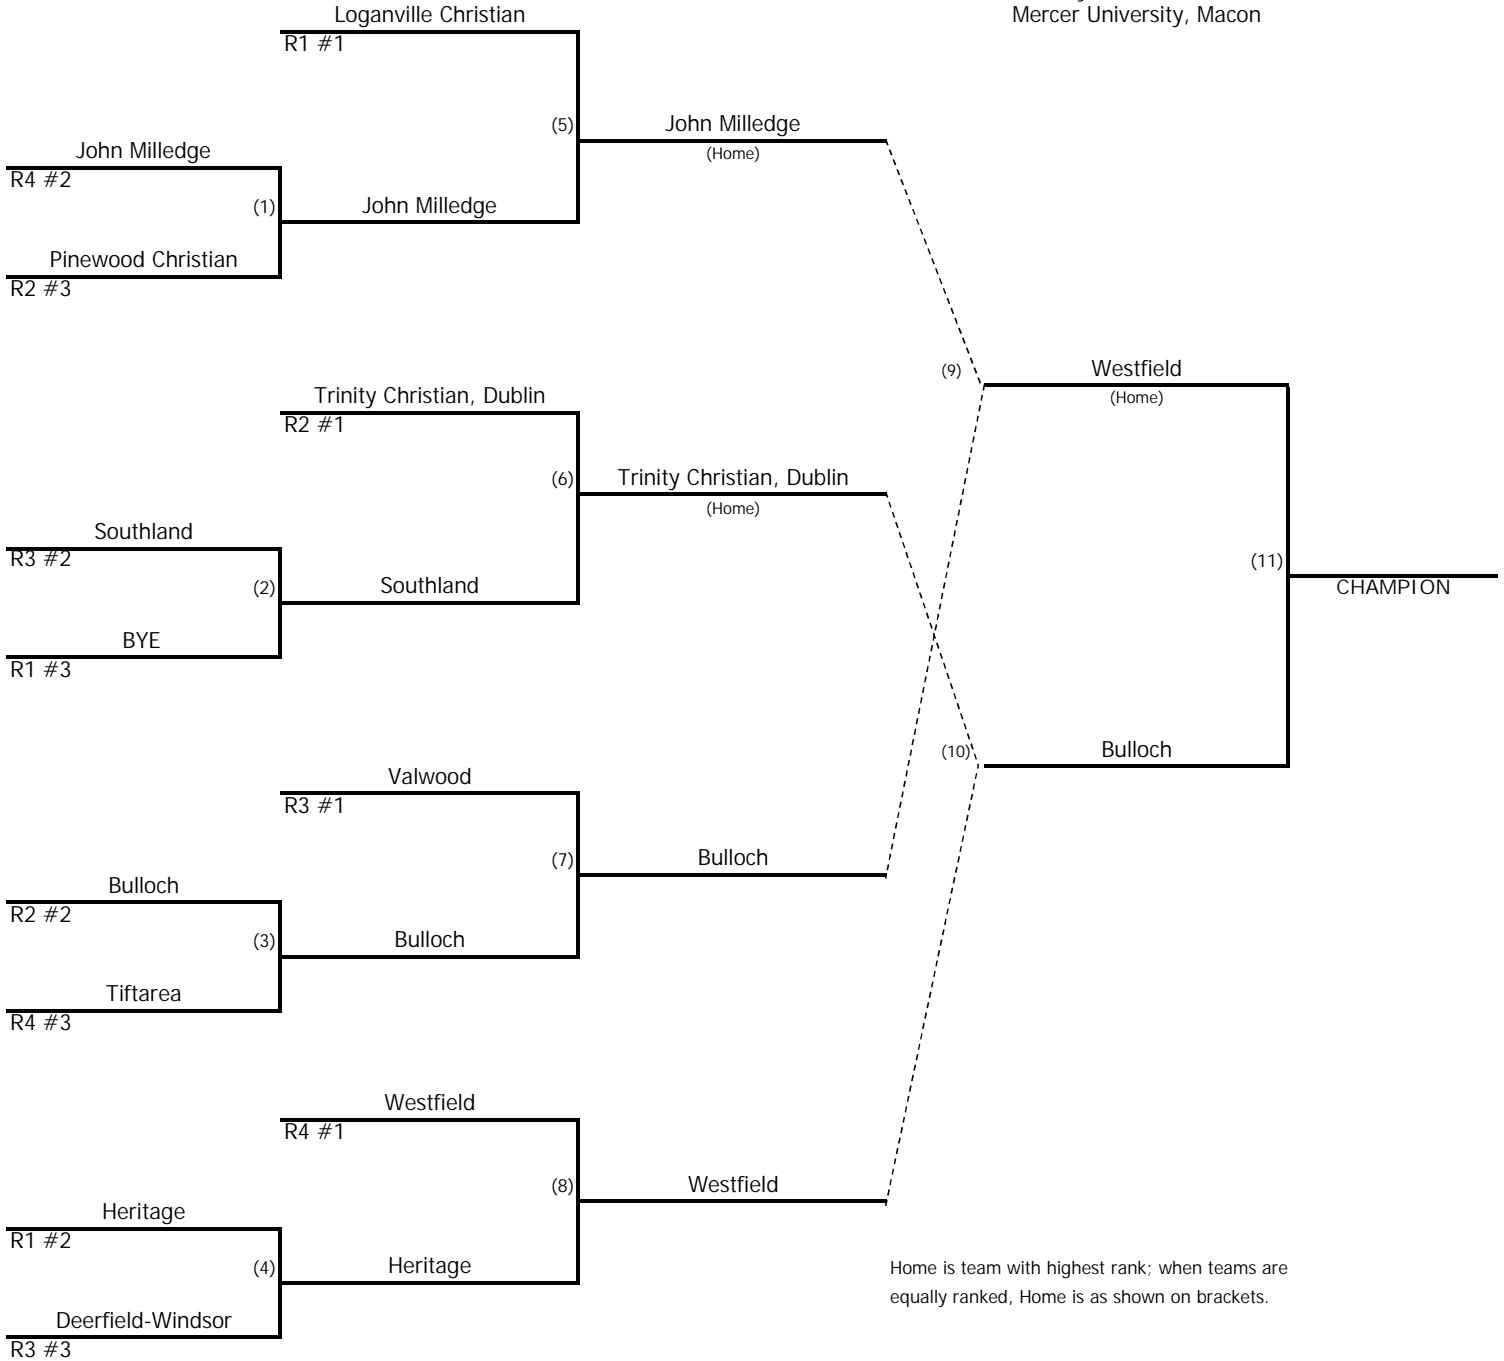

2018 GISA SOFTBALL BRACKET

CLASS AAA

All Play-Offs will be Best 2-out-of-3 Games

Tuesday, October 9, 2018
Saturday, Oct. 13, 2018

Tuesday, October 16, 2018

Saturday, October 20, 2018

Saturday, October 27, 2018
Mercer University, Macon

If the 2 Schools cannot mutually agree on Game Times (prior to the Finals); then the Game Times will be 1pm; 3pm; and 5pm