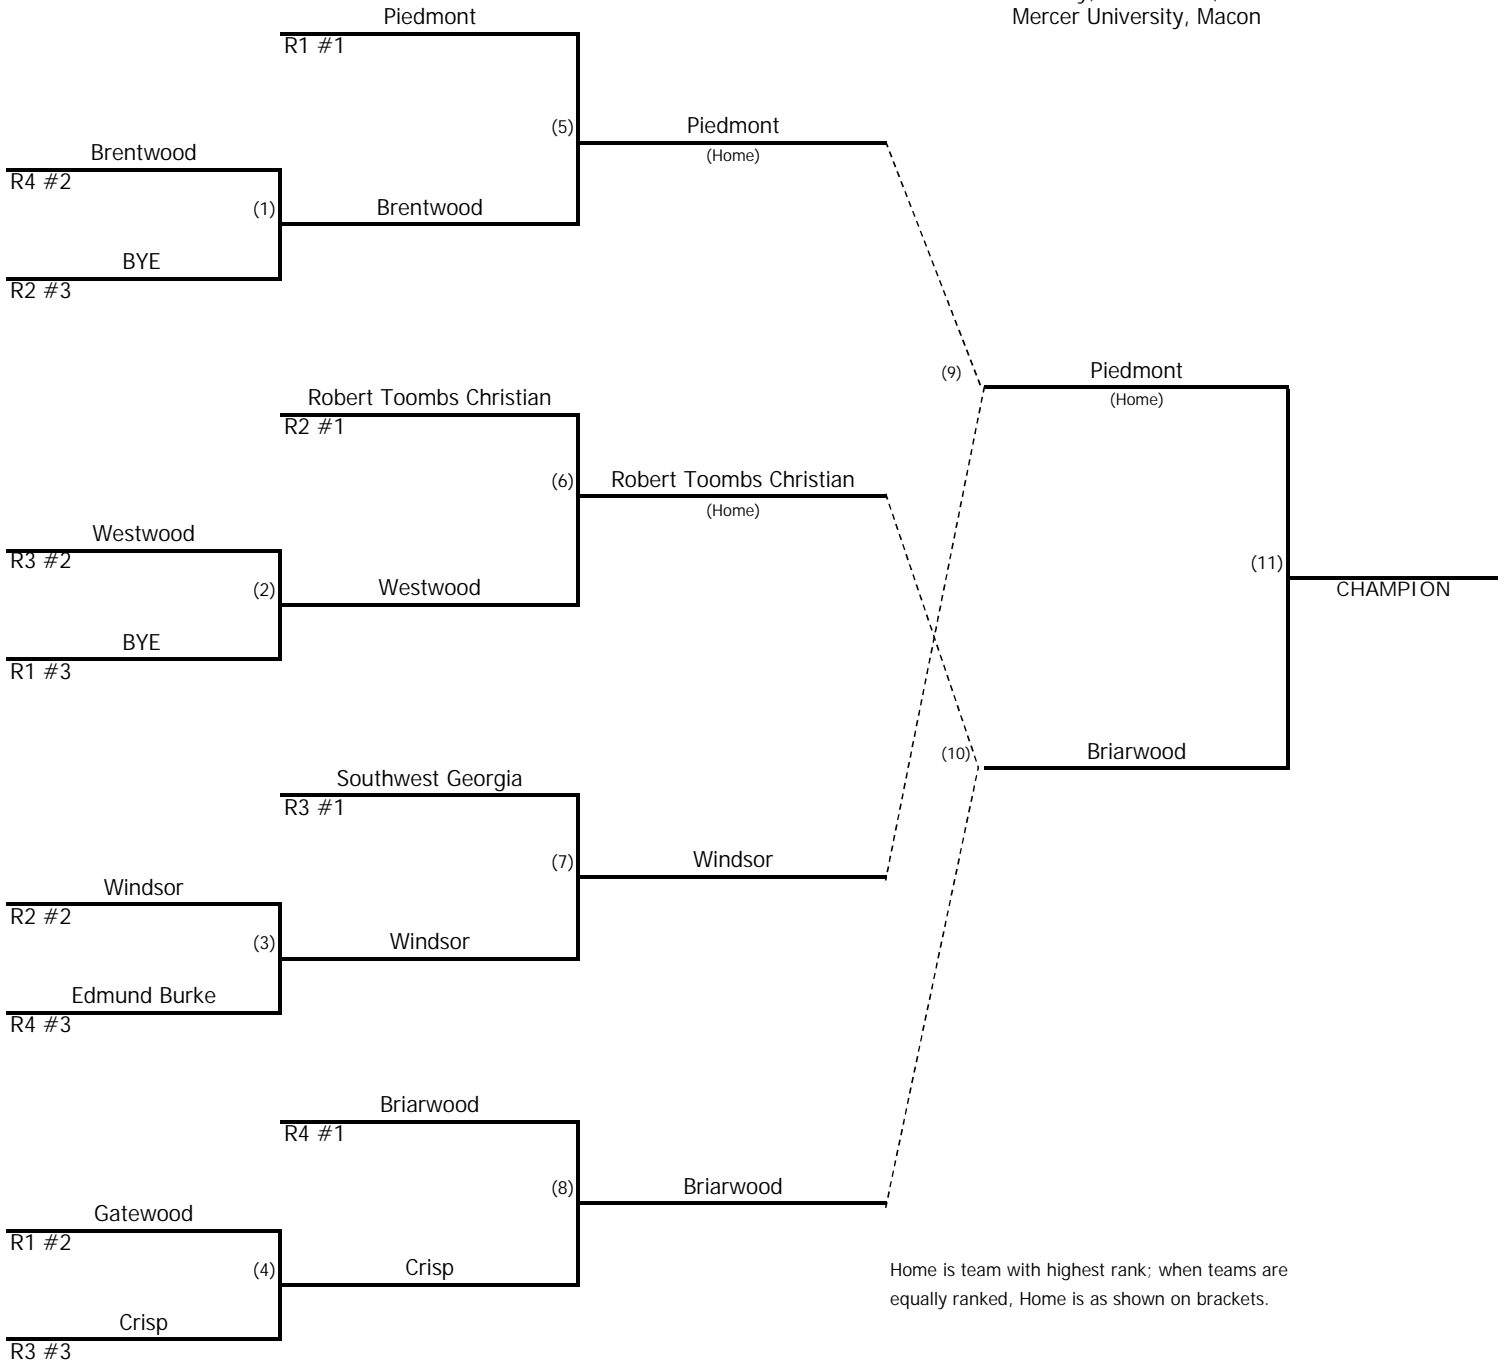

CLASS AA

All Play-Offs will be Best 2-out-of-3 Games

Tuesday, October 9, 2018
Saturday, Oct. 13, 2018

Tuesday, October 16, 2018

Saturday, October 20, 2018

Saturday, October 27, 2018
Mercer University, Macon