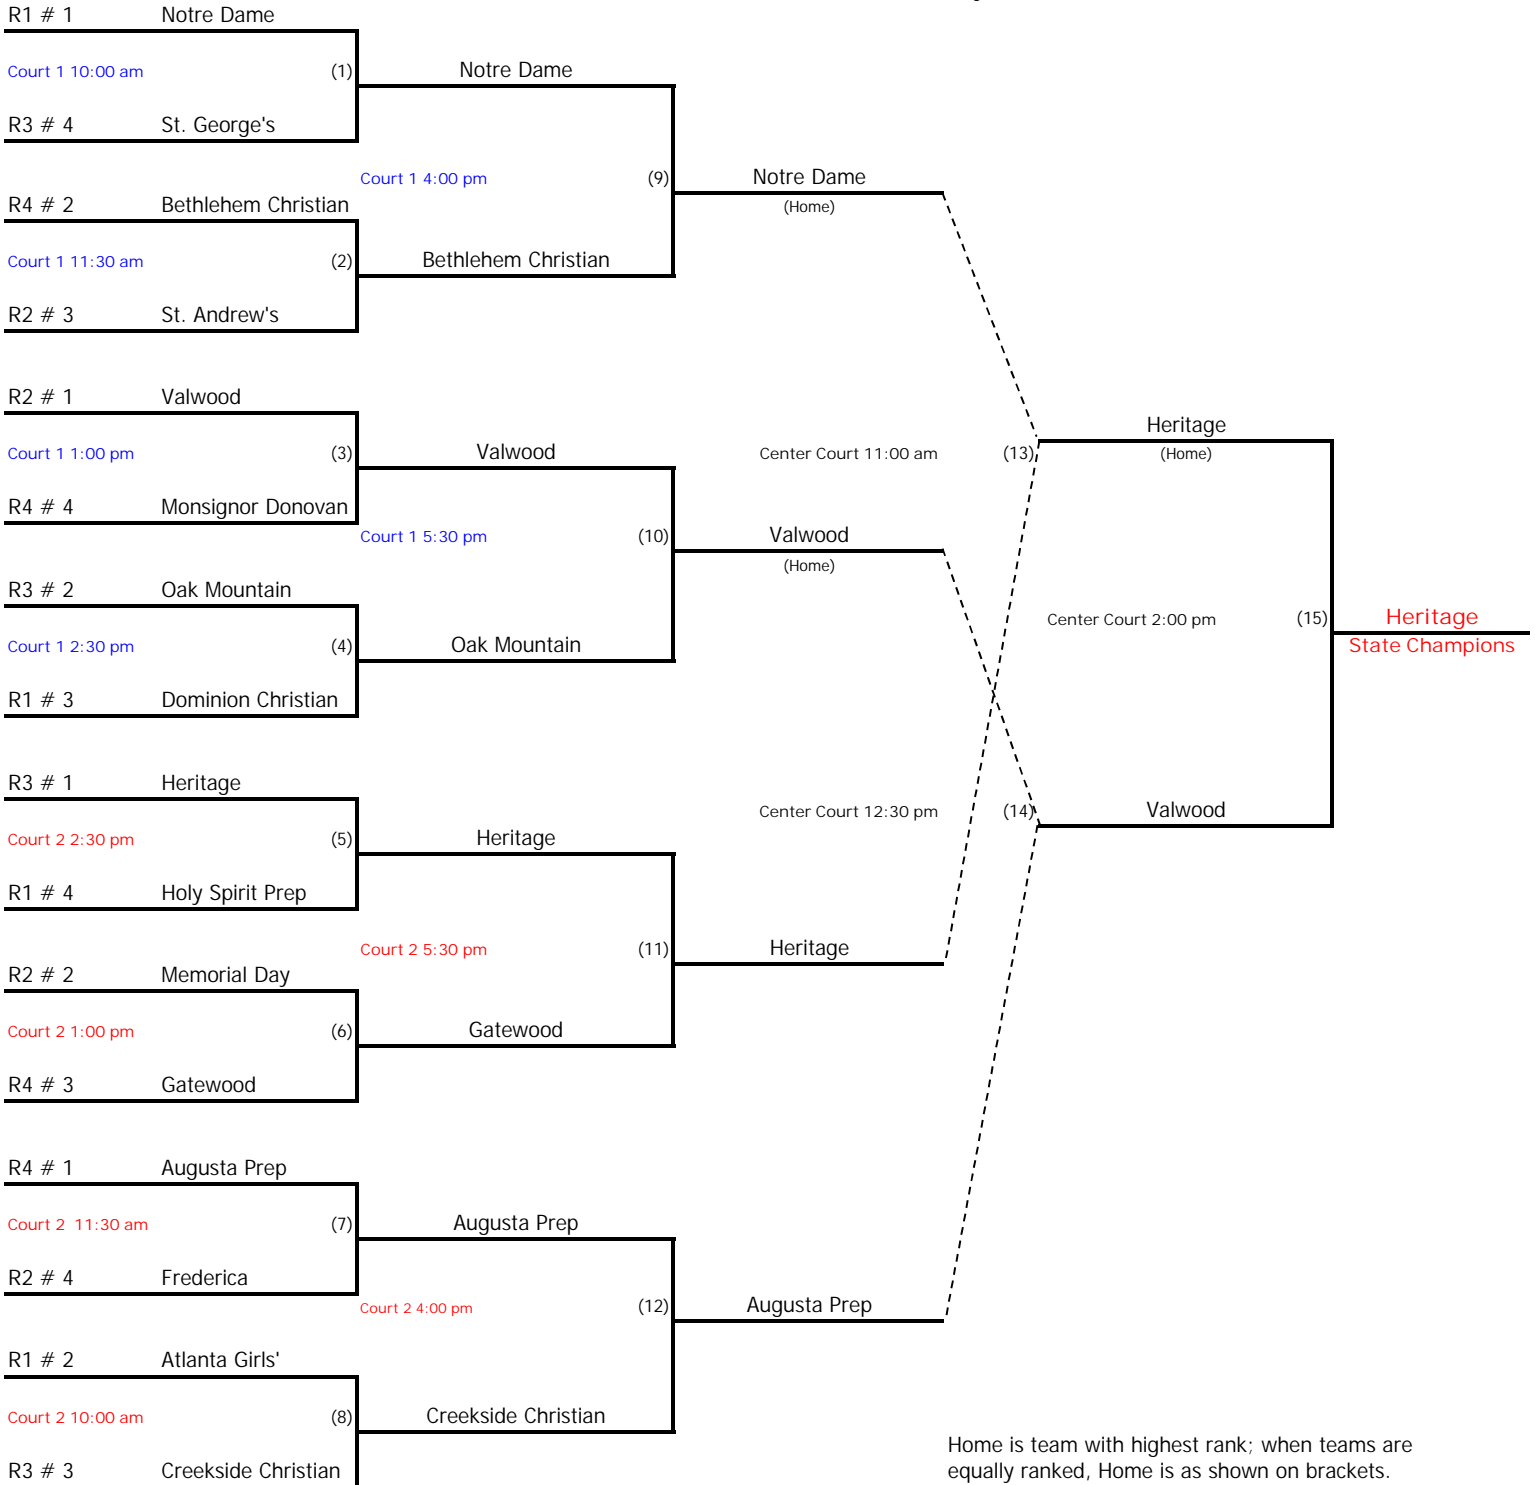

2018 GISA STATE VOLLEYBALL BRACKETS

October 19 & 20, 2018

Hosted by The Heritage School, Newnan

Friday, Oct. 19

Friday, Oct. 19

Saturday, October 20

Home is team with highest rank; when teams are equally ranked, Home is as shown on brackets.