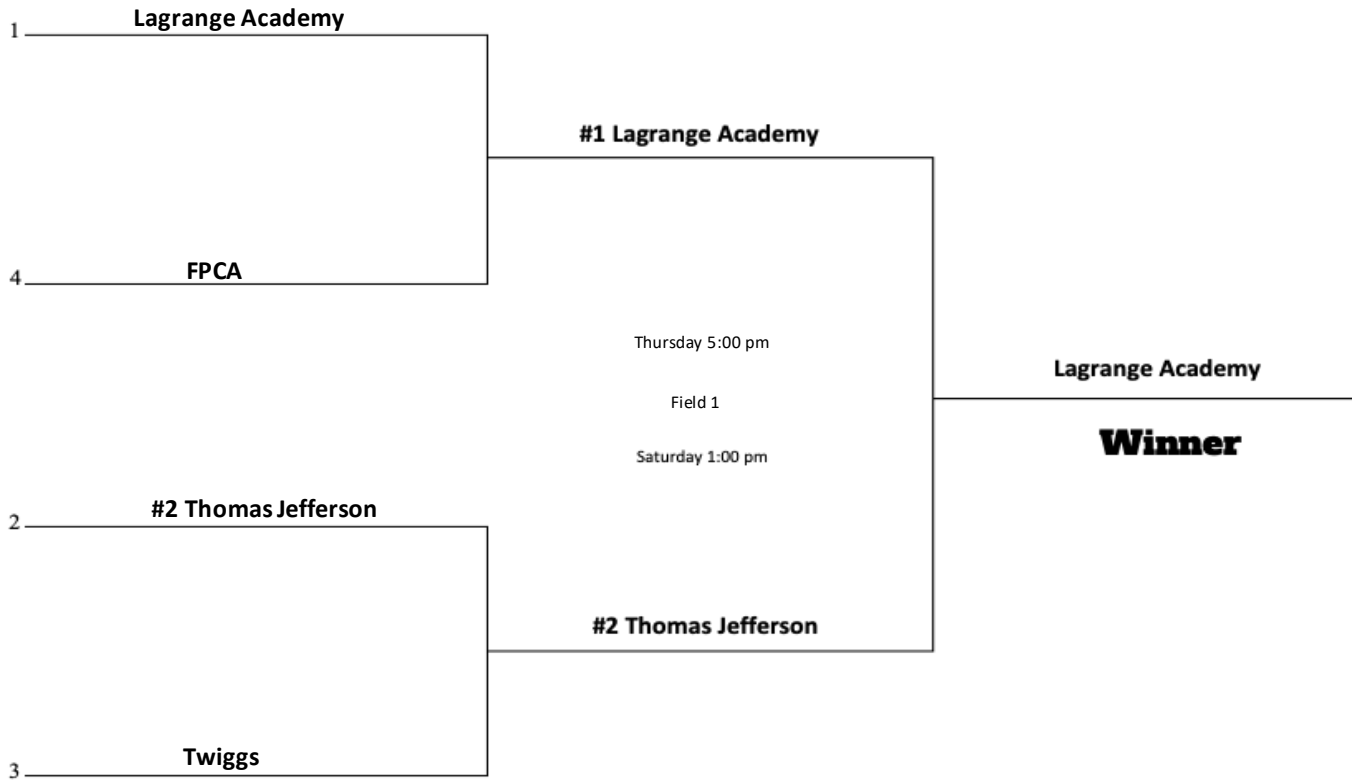

2020 CLASS A SOFTBALL

All Play-Offs will be Best 2-out-of-3 Games

October 17 & 19, 2020

October 22 & 24, 2020

Higher seed will be home team for games 1 and 3

2020 AA SOFTBALL

All Play-Offs will be Best 2-out-of-3 Games