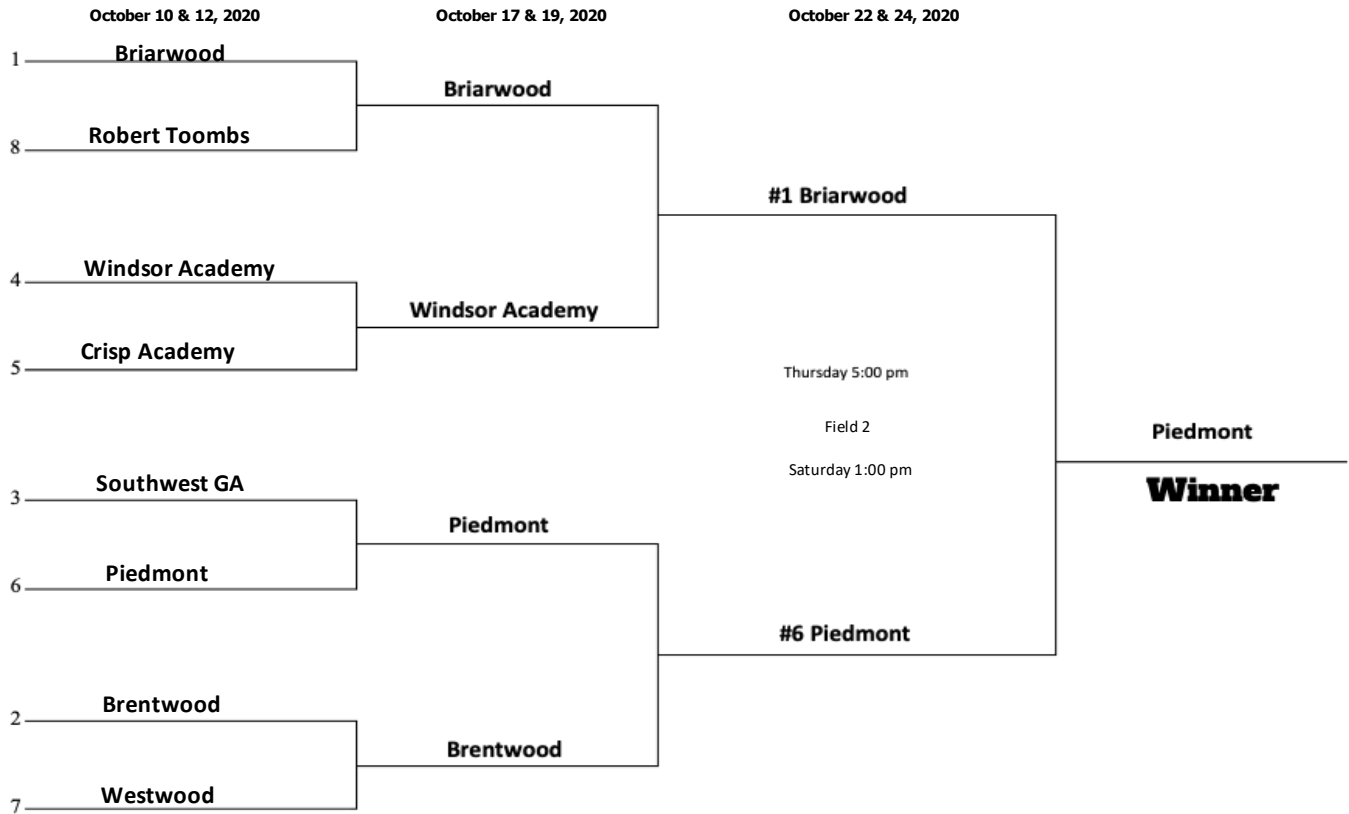

2020 CLASS A SOFTBALL

All Play-Offs will be Best 2-out-of-3 Games

October 17 & 19, 2020

October 22 & 24, 2020

Higher seed will be home team for games 1 and 3

2020 AA SOFTBALL

All Play-Offs will be Best 2-out-of-3 Games