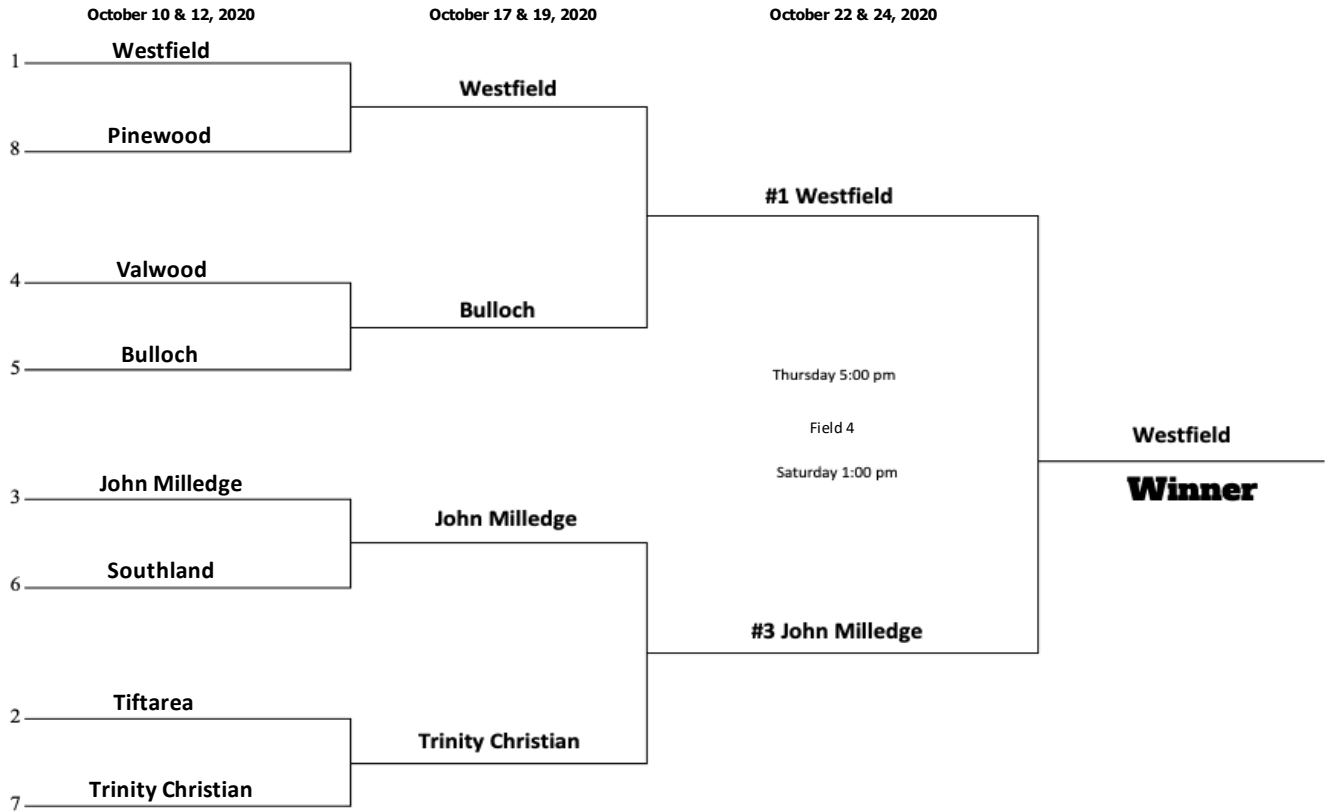

2020 AAA SOFTBALL

All Play-Offs will be Best 2-out-of-3 Games

Higher seed will be home team for games 1 and 3