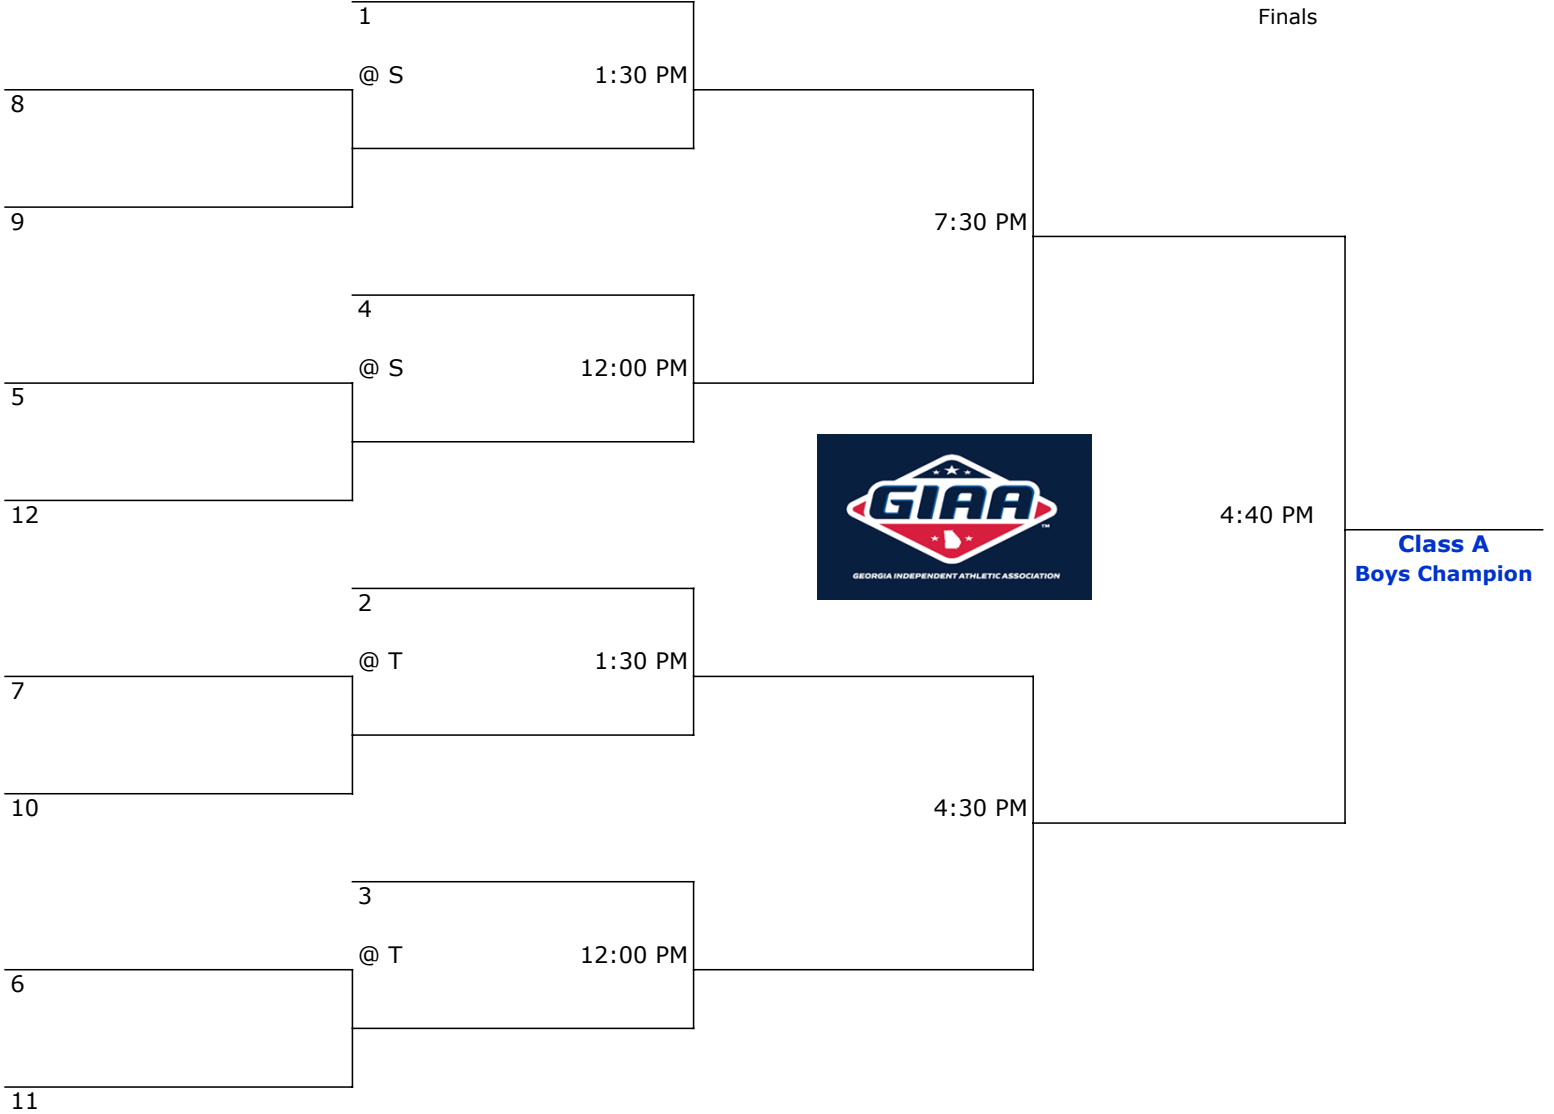

2024 GIAA STATE BASKETBALL

CLASS A BOYS

Wednesday, February 21, 2024
at Higher Seed

Saturday, February 24, 2024

Wednesday, February 28, 2024
Semi-Finals

Friday, March 1, 2024
Finals

HIGHER SEED IS HOME TEAM