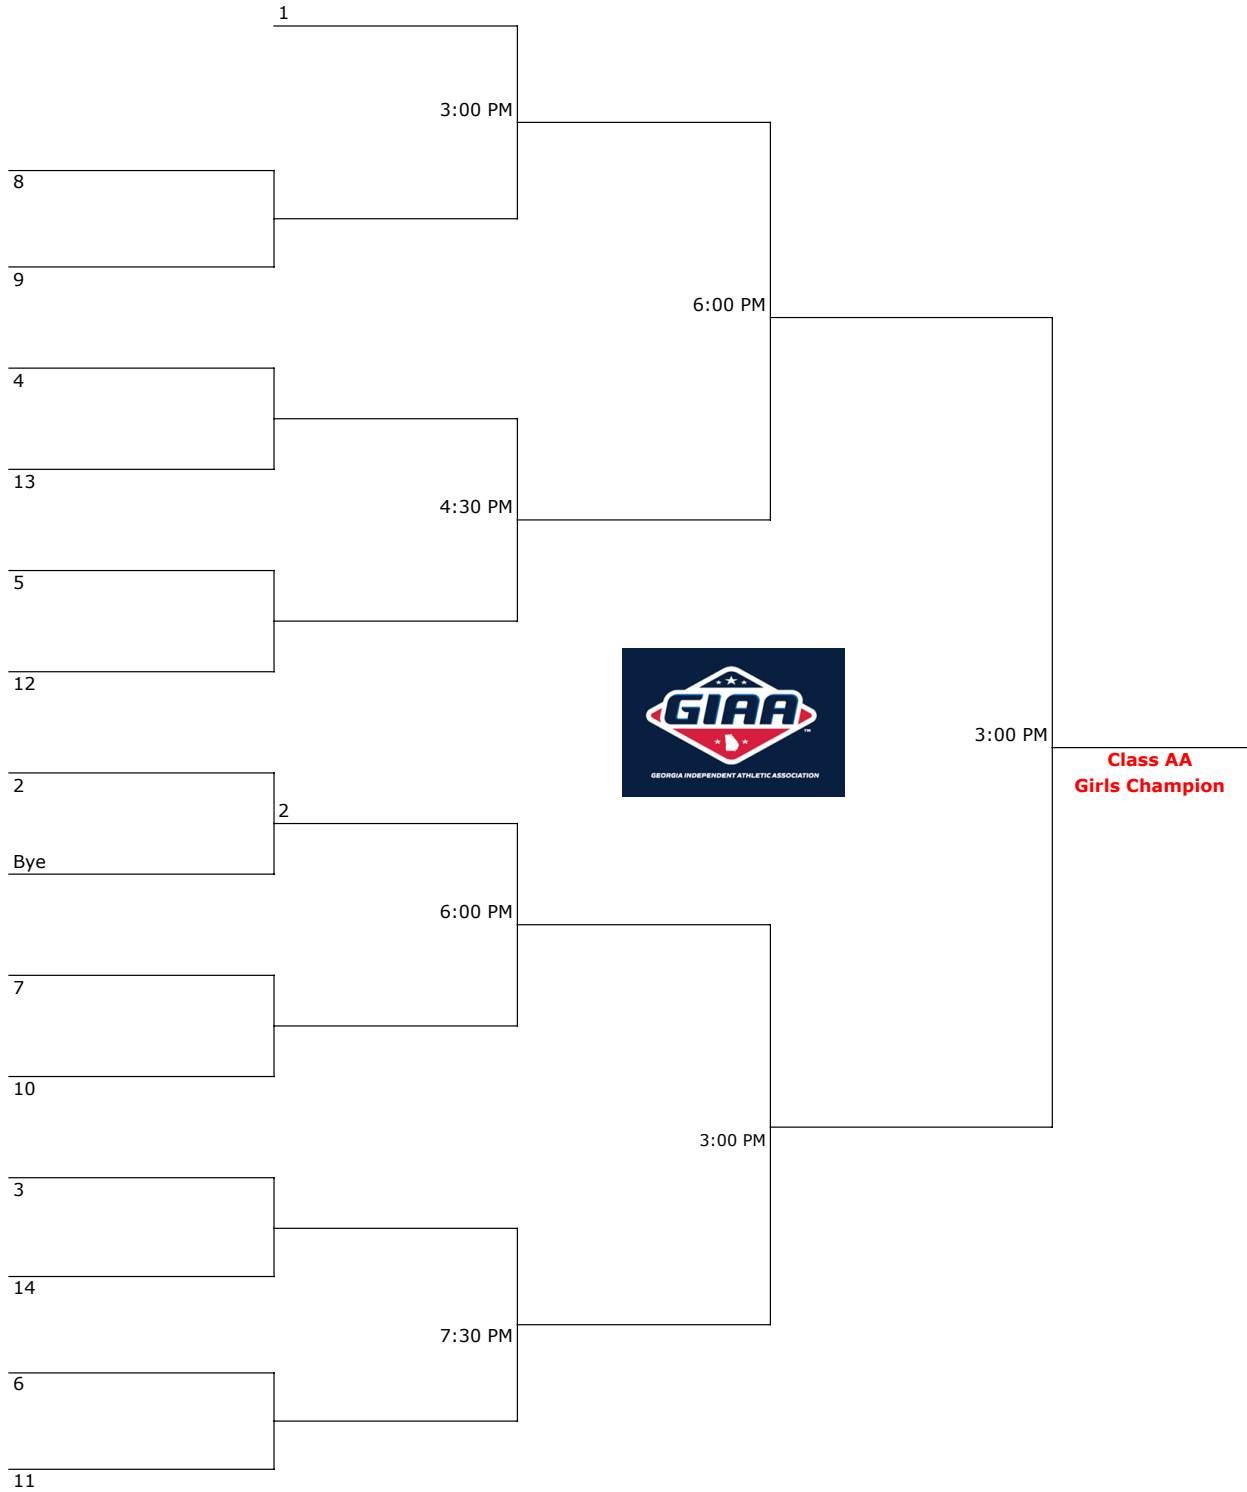

2024 GIAA STATE BASKETBALL

Class AA GIRLS

Tuesday, February 20, 2024
at Higher Seed

Friday, February 23, 2024

Thursday, February 29, 2024
Semi-Finals

Saturday, March 2, 2024
Finals

HIGHER SEED IS HOME TEAM